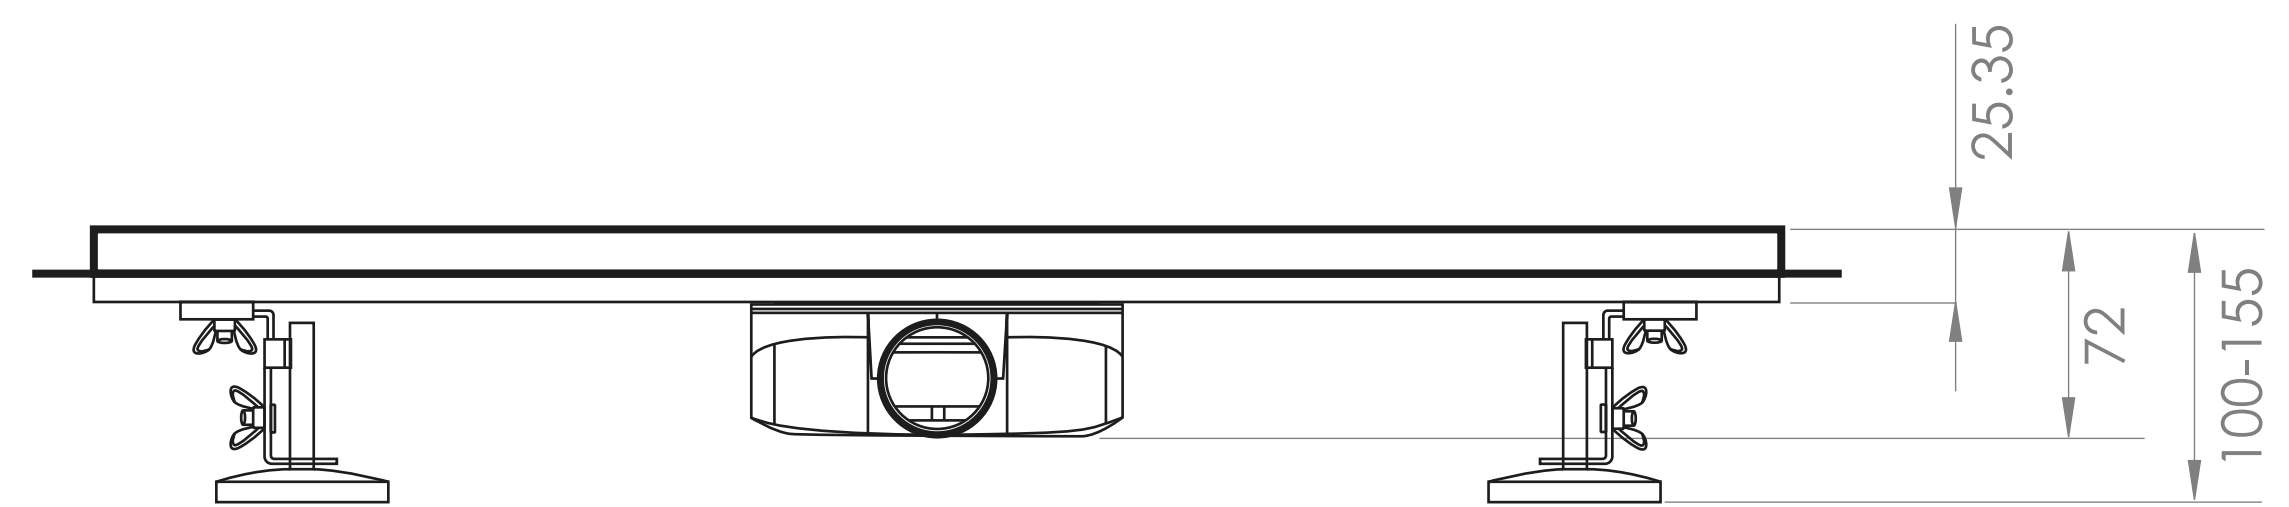

Shower Tray - Top View

Section View A-A

Lorem ipsum

Waste Kit - Top View

Waste Kit - Front View

LUSO

Product Name

Wet Room Walk In Shower
Tray Kit Linear Drain

Size, mm

1500 x 900 x 22

All dimensions provided in mm.