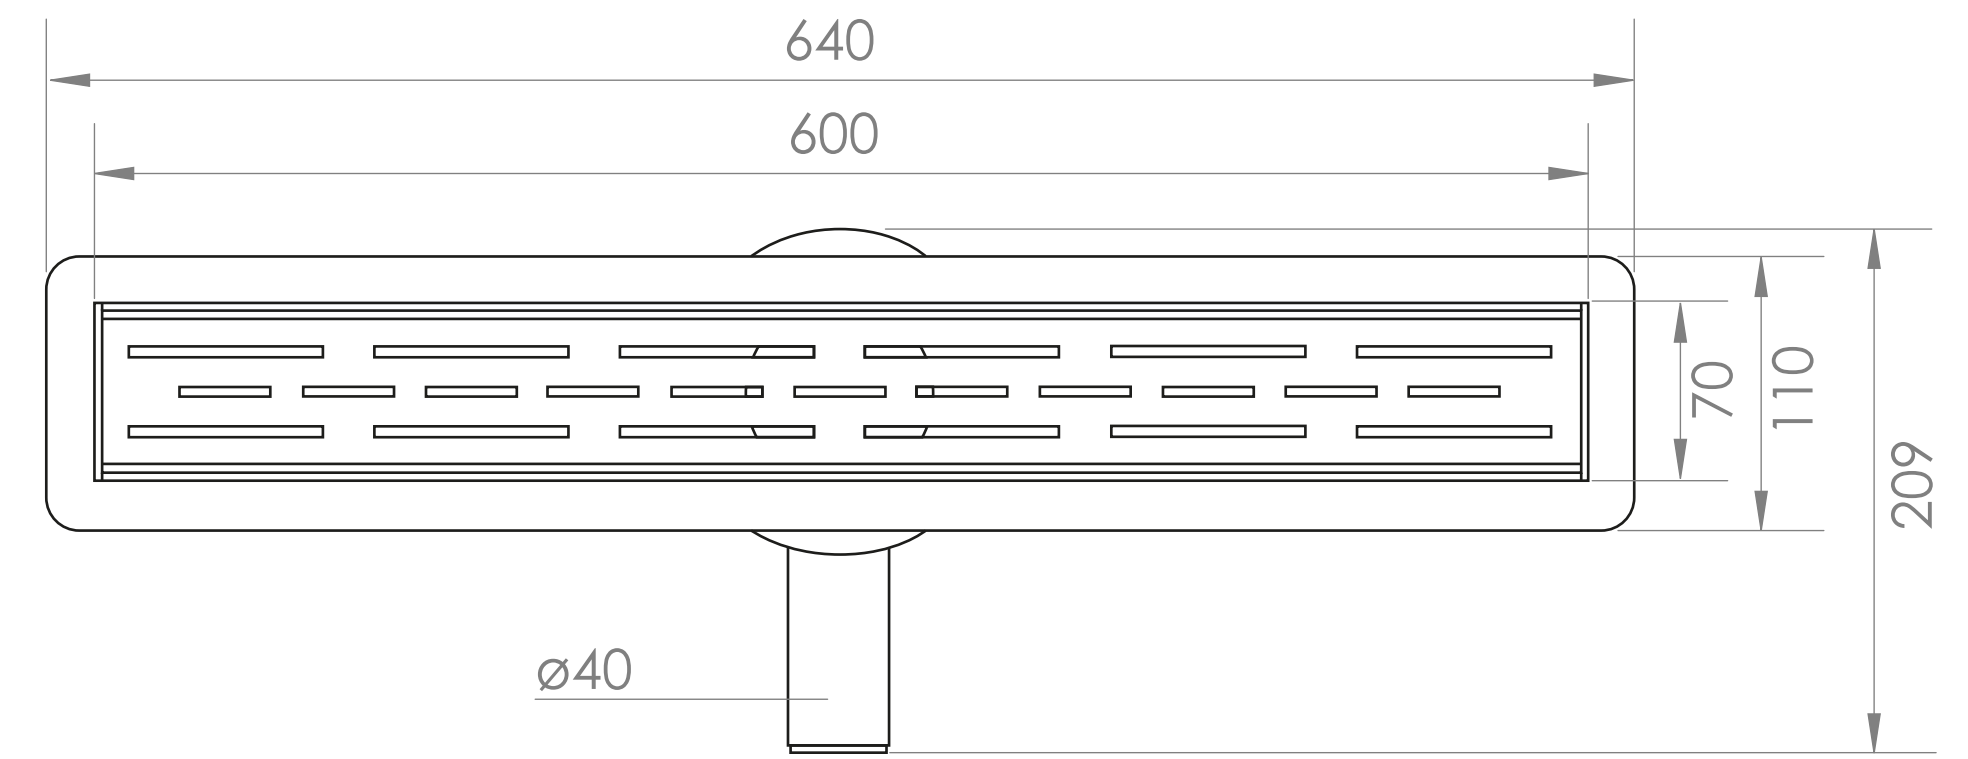

Shower Tray - Top View

Section View A-A

Lorem ipsum

Waste Kit - Top View

Waste Kit - Front View

LUSO

Product Name

Wet Room Walk In Shower
Tray Kit Linear Drain

Size, mm

1500 x 900 x 22

All dimensions provided in mm.