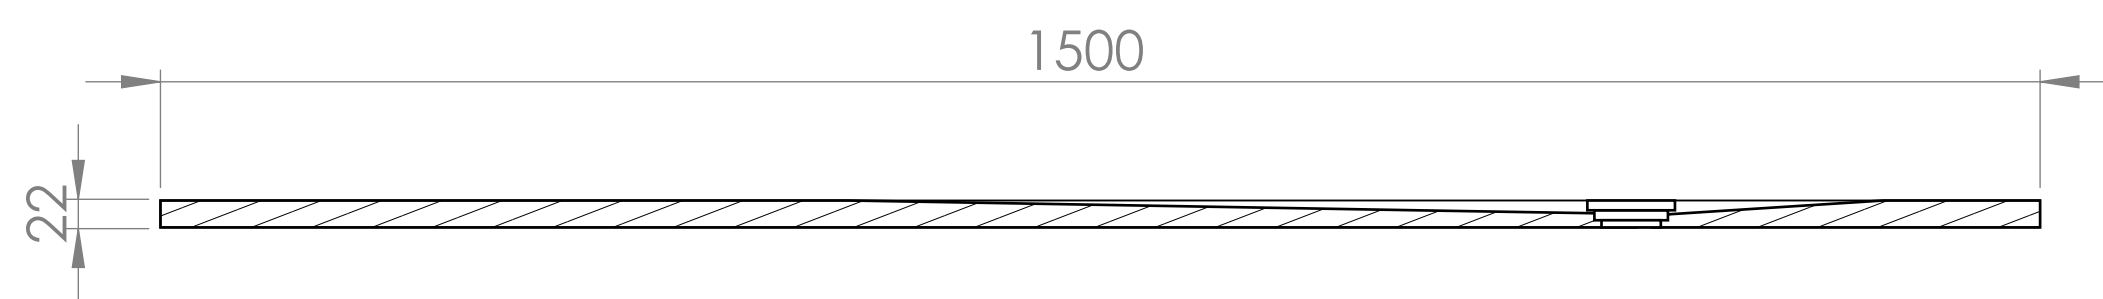

Shower Tray - Top View

Section View A-A

Lorem ipsum

Waste Kit - Top View

Waste Kit - Front View

LUSO

Product Name

Wet Room Walk In Shower
Tray Kit Linear Drain

Size, mm

1500 x 900 x 22

All dimensions provided in mm.