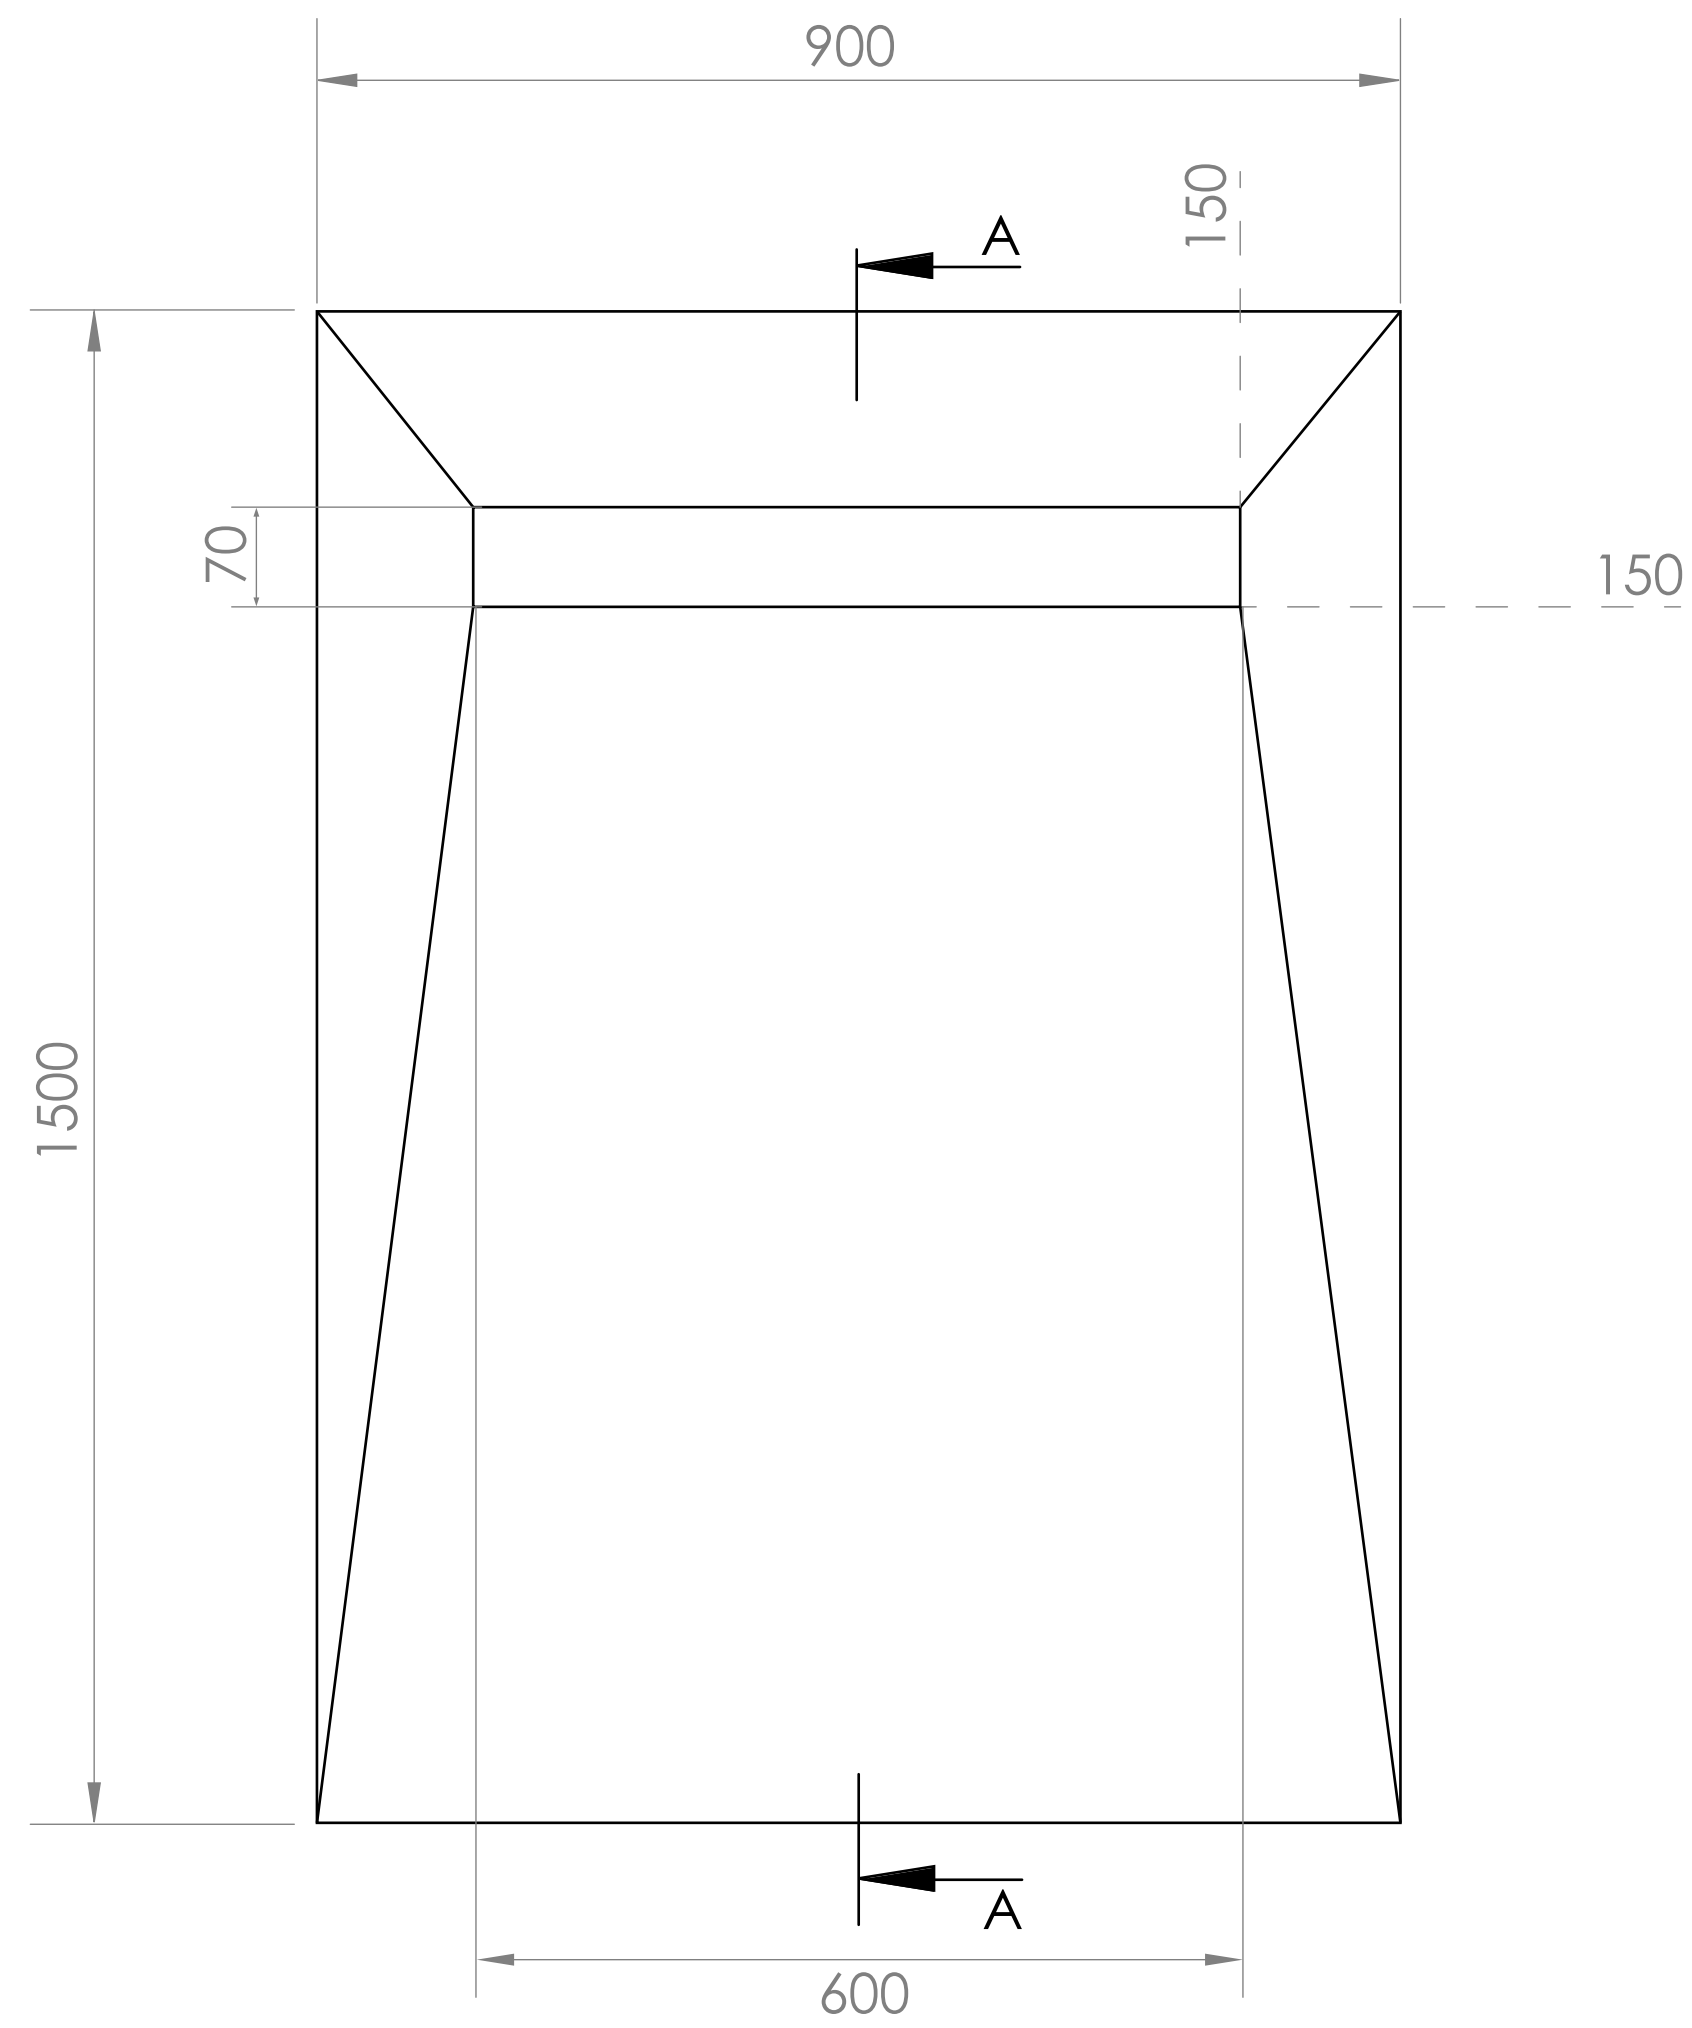

Shower Tray - Top View

Section View A-A

Lorem ipsum

Waste Kit - Top View

Waste Kit - Front View

LUSO

Product Name

Wet Room Walk In Shower
Tray Kit Linear Drain

Size, mm

1500 x 900 x 22

All dimensions provided in mm.