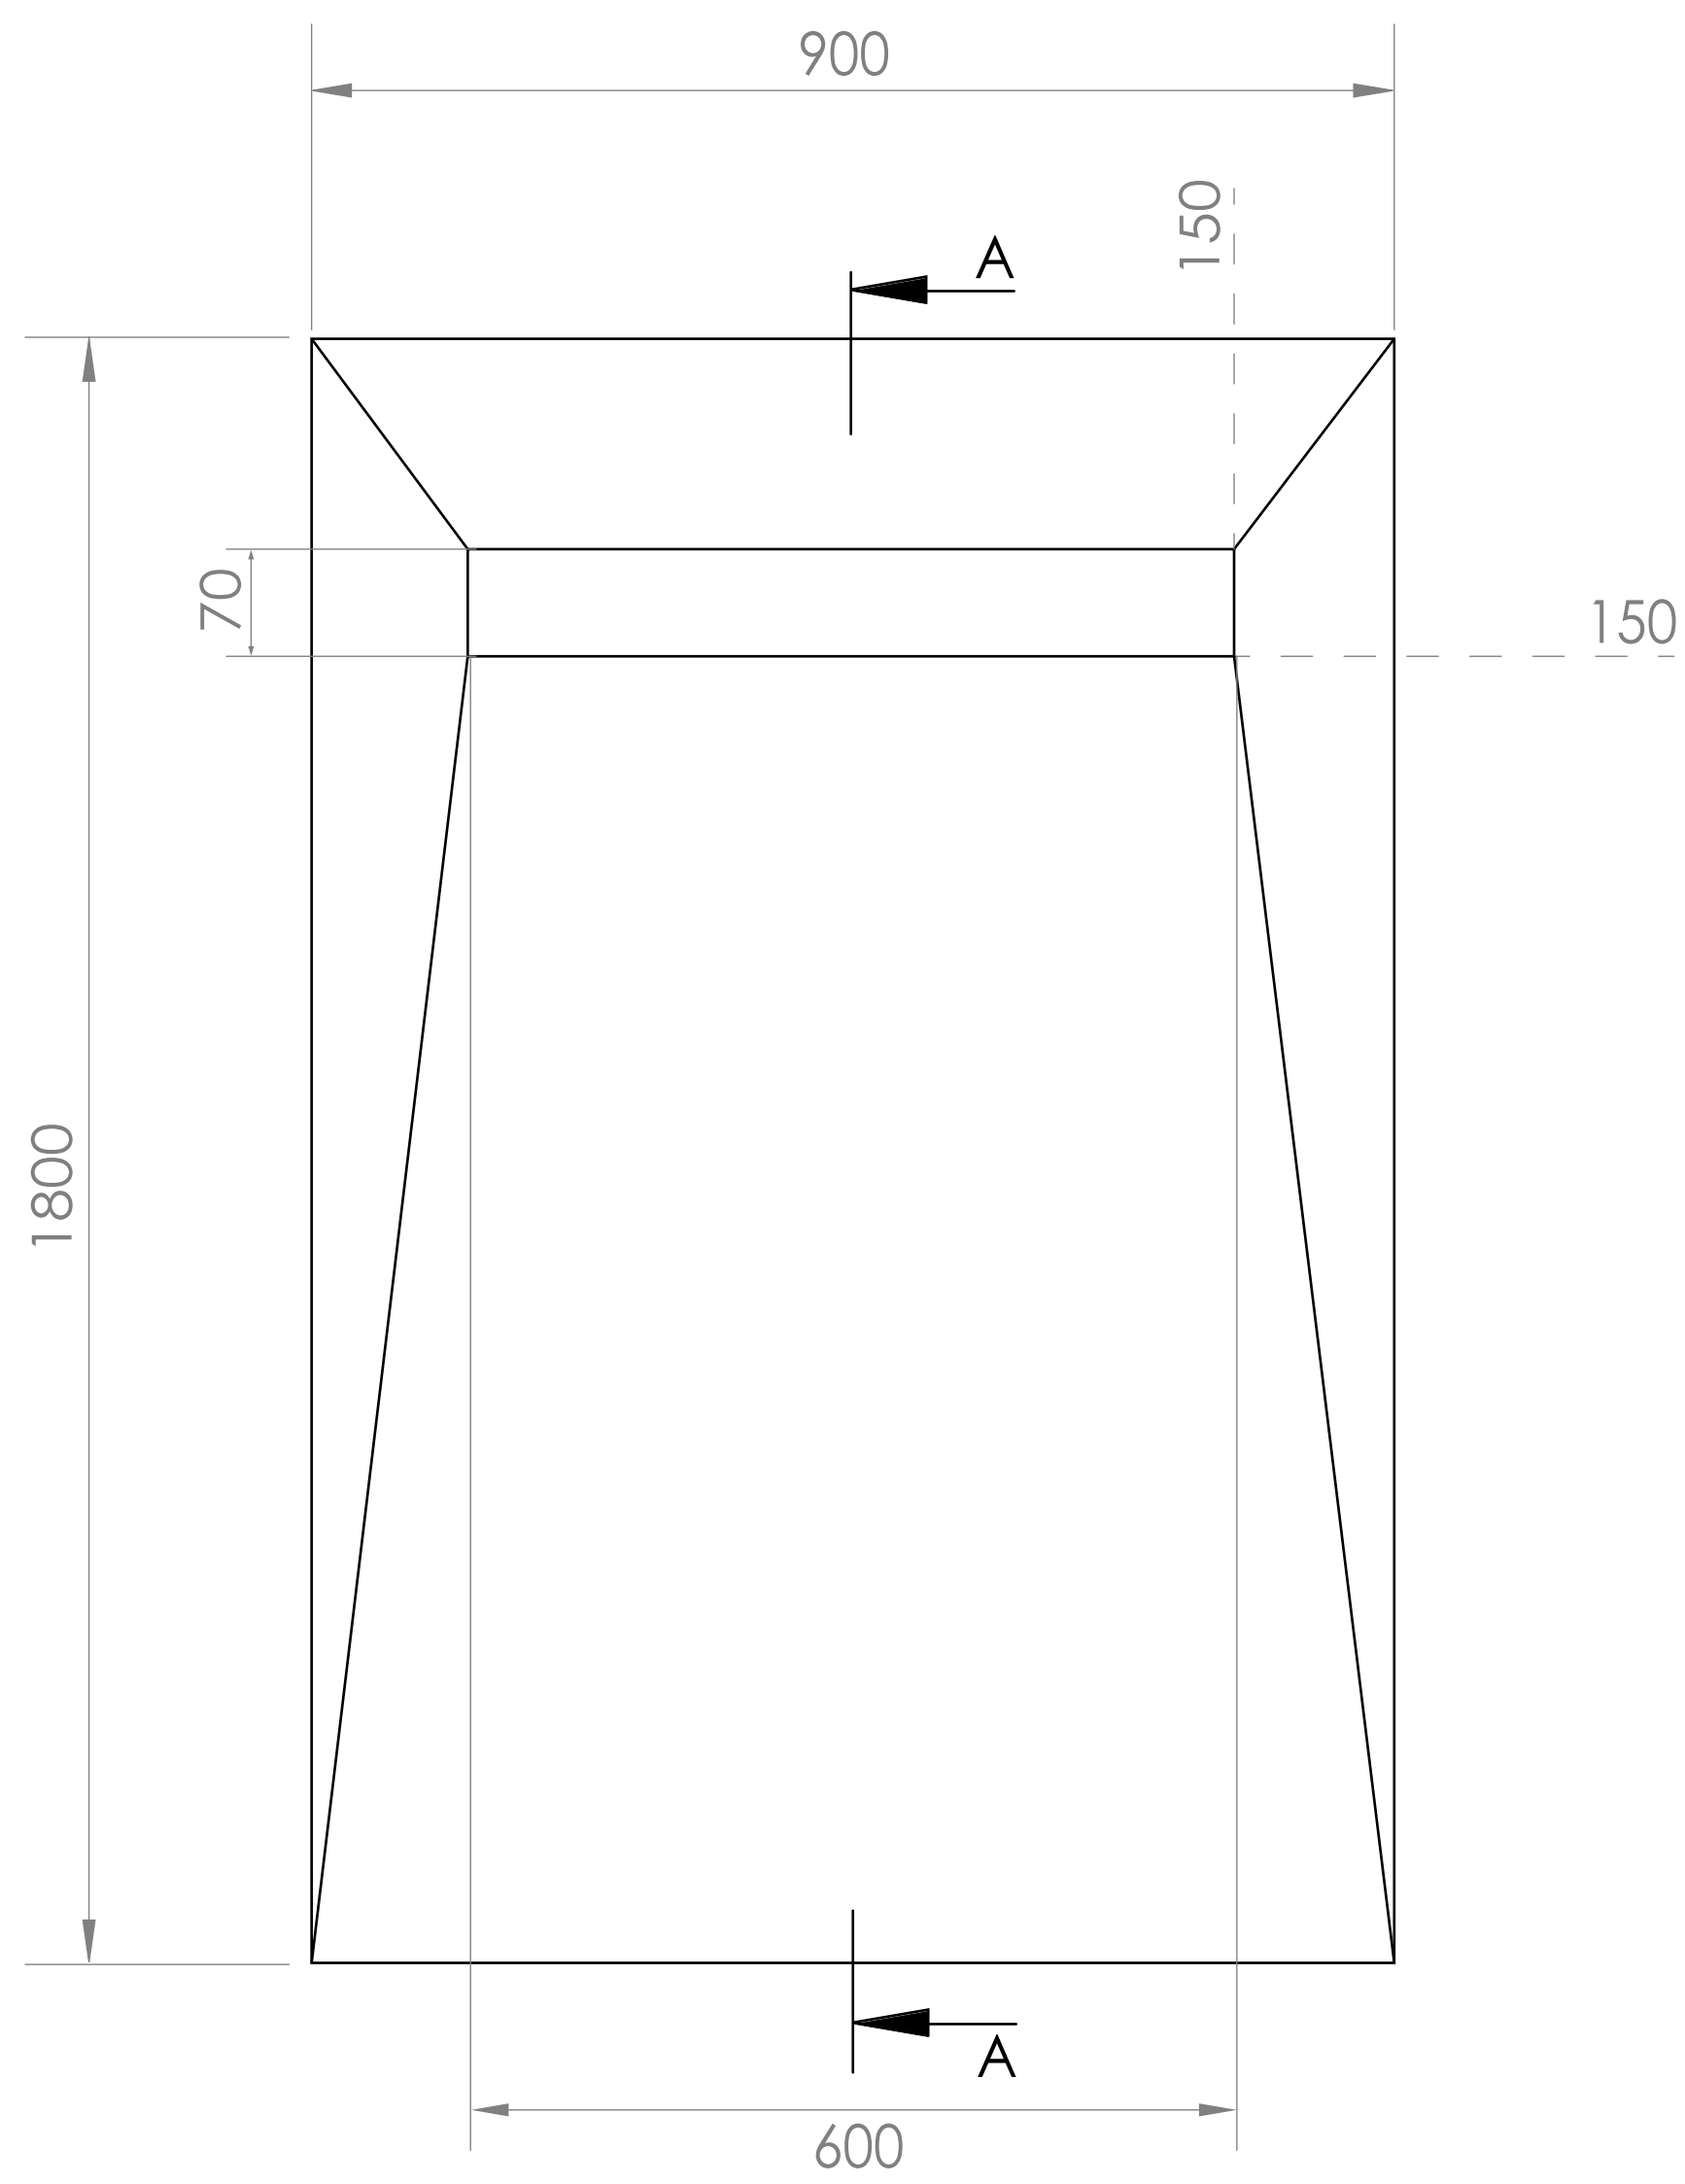

Shower Tray - Top View

Section View A-A

Waste Kit - Top View

Waste Kit - Front View

LUSO

Product Name

Wet Room Walk In Shower
Tray Kit Linear Drain

Size, mm

1800 x 900 x 22

All dimensions provided in mm.