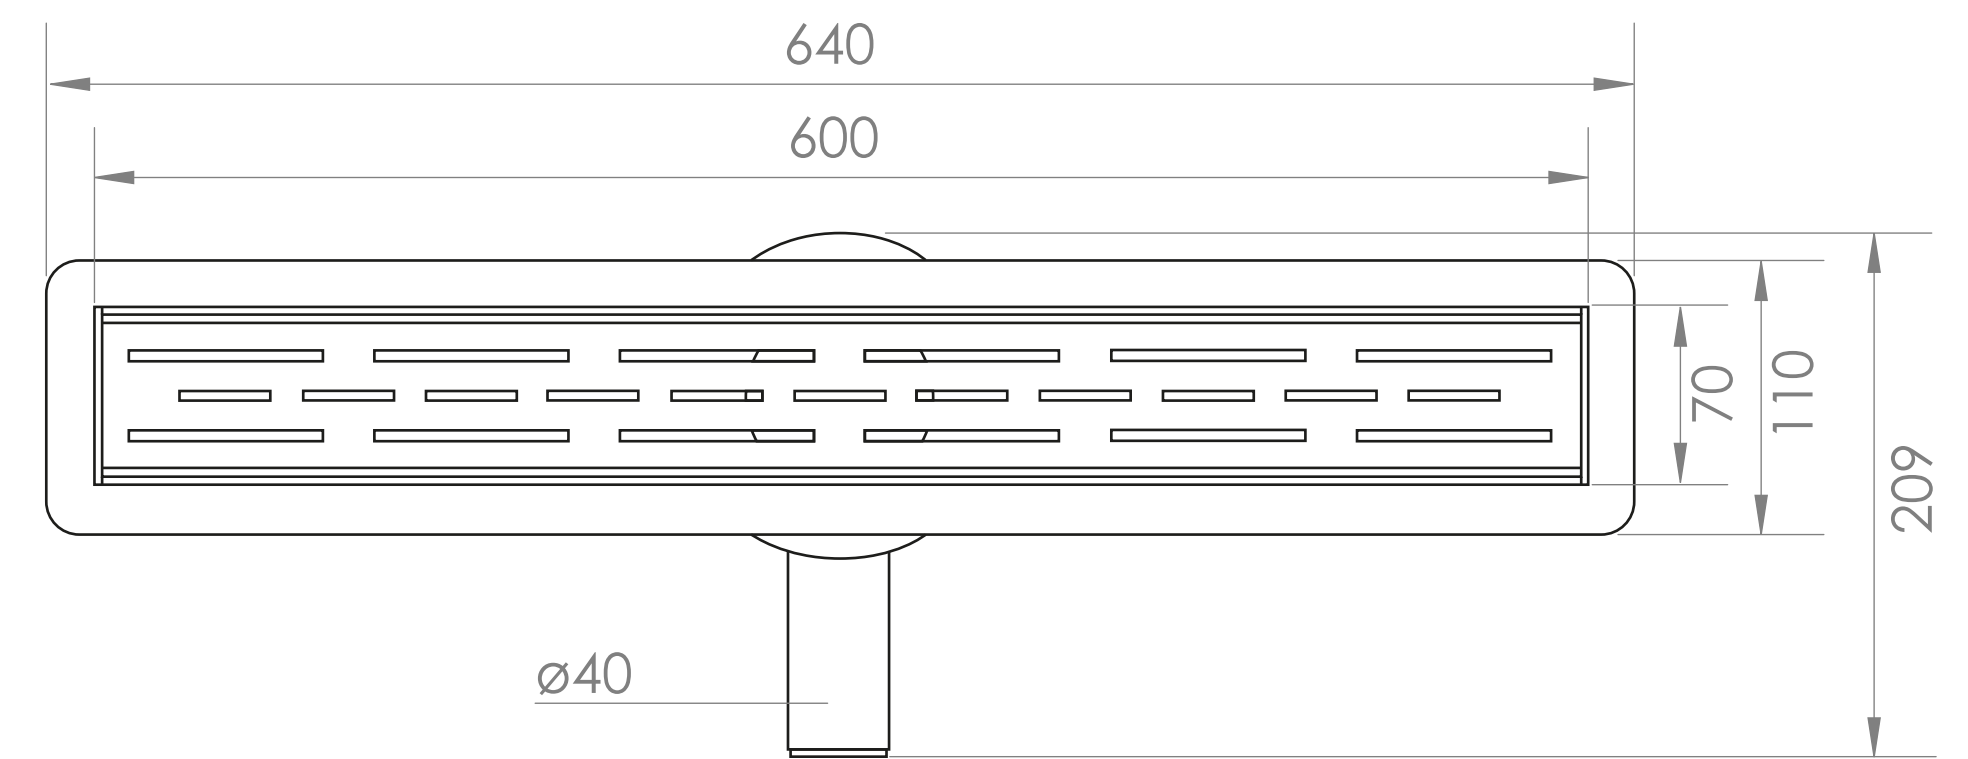

Shower Tray - Top View

Section View A-A

Waste Kit - Top View

Waste Kit - Front View

LUSO

Product Name

Wet Room Walk In Shower
Tray Kit Linear Drain

Size, mm

1800 x 900 x 22

All dimensions provided in mm.