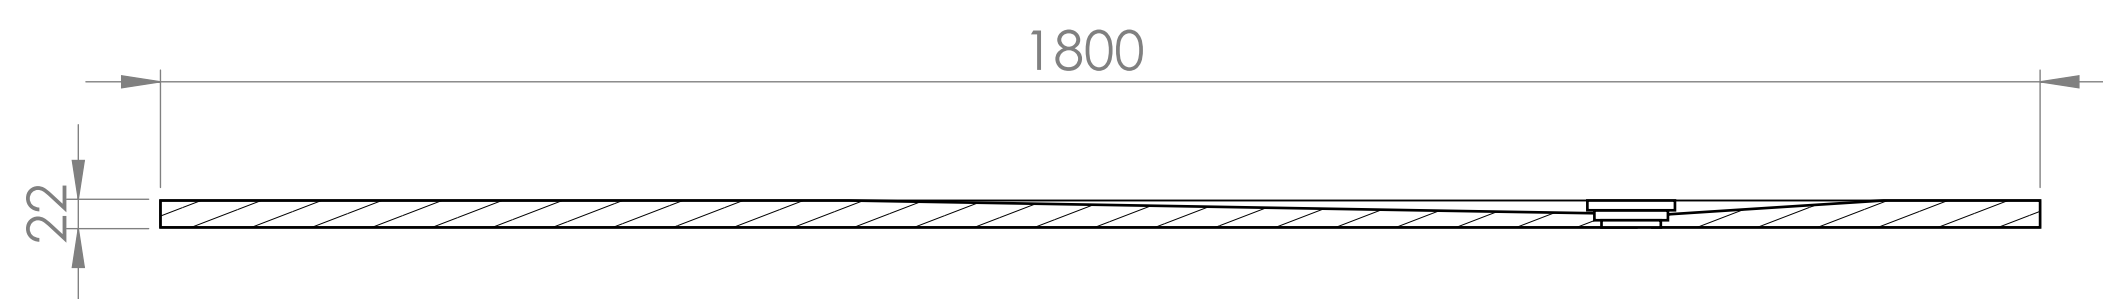

Shower Tray - Top View

Section View A-A

Waste Kit - Top View

Waste Kit - Front View

LUSO

Product Name

Wet Room Walk In Shower
Tray Kit Linear Drain

Size, mm

1800 x 900 x 22

All dimensions provided in mm.