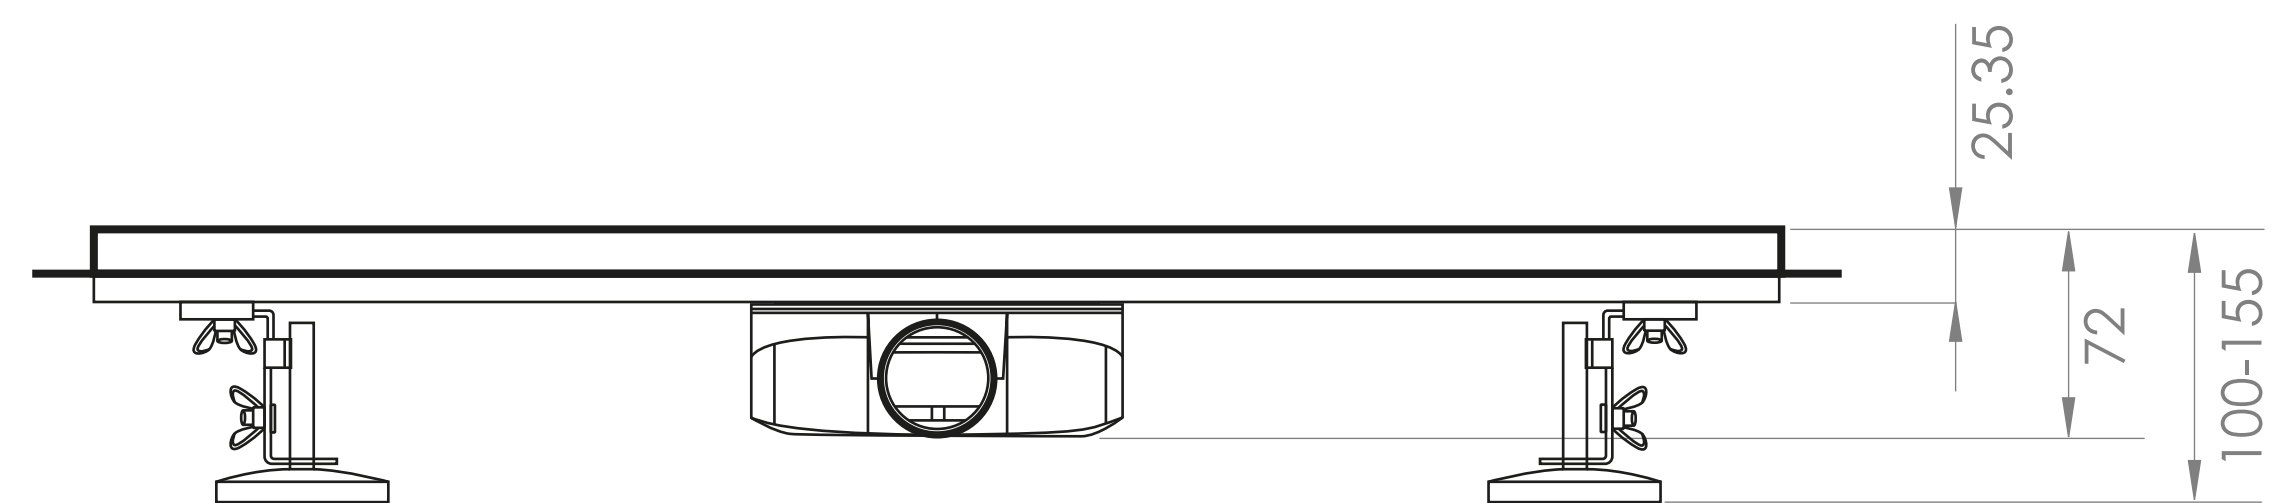

Shower Tray - Top View

Section View A-A

Waste Kit - Top View

Waste Kit - Front View

LUSO

Product Name

Wet Room Walk In Shower
Tray Kit Linear Drain

Size, mm

1800 x 900 x 22

All dimensions provided in mm.