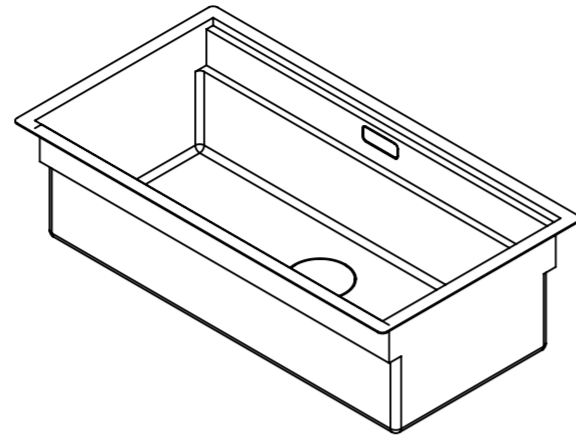

Sink

Rack

Colander

Soaker

Cutting Board

All dimensions provided in millimeters.

LUSO

Product Name	Cullinan Undermount Workstation Sink
Material	Stainless Steel
Size, mm	830 x 450 x 250