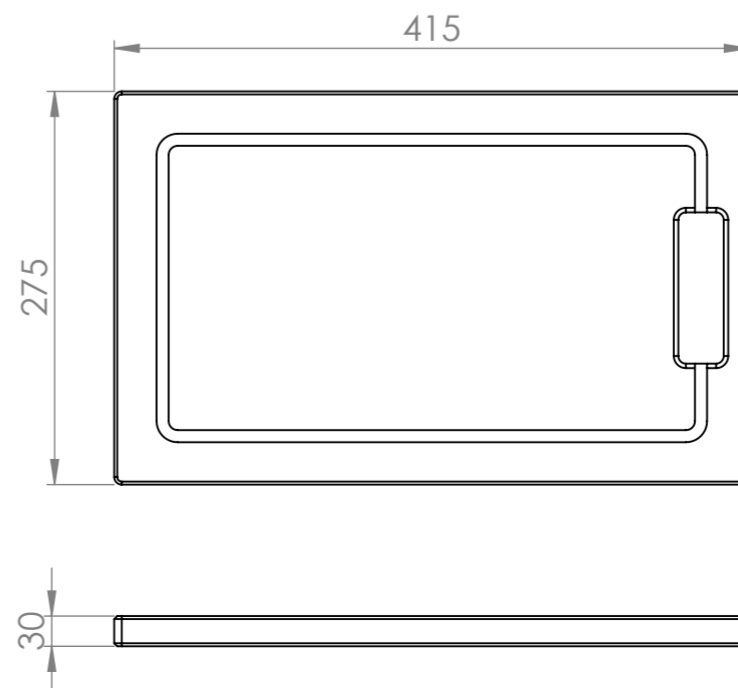

Sink

Rack

Colander

Soaker

Cutting Board

All dimensions provided in millimeters.

LUSO

Product Name	Cullinan Undermount Workstation Sink
Material	Stainless Steel
Size, mm	830 x 450 x 250