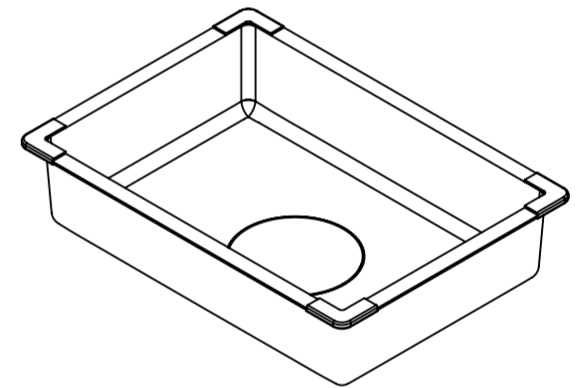

Sink

Rack

Colander

Soaker

Cutting Board

All dimensions provided in millimeters.

LUSO

Product Name	Cullinan Undermount Workstation Sink
Material	Stainless Steel
Size, mm	830 x 450 x 250