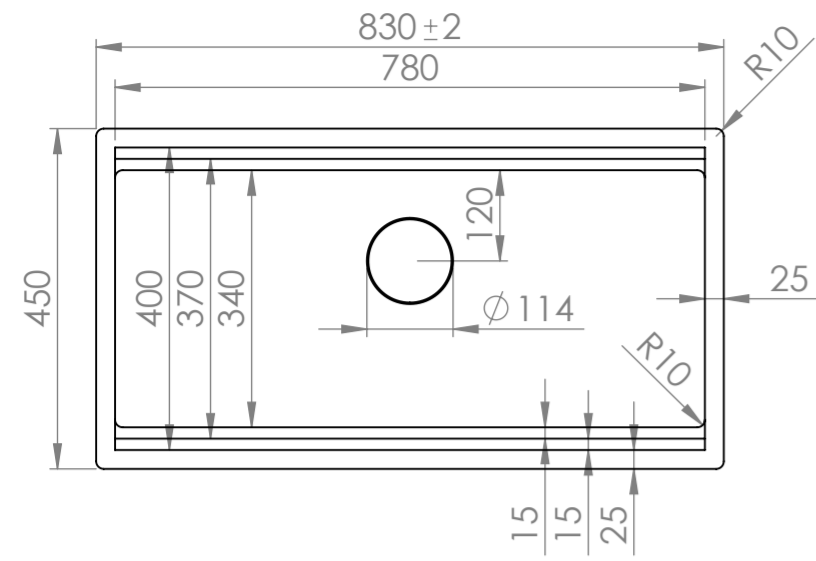

Sink

Rack

Colander

Soaker

Cutting Board

All dimensions provided in millimeters.

LUSO

Product Name	Cullinan Undermount Workstation Sink
Material	Stainless Steel
Size, mm	830 x 450 x 250