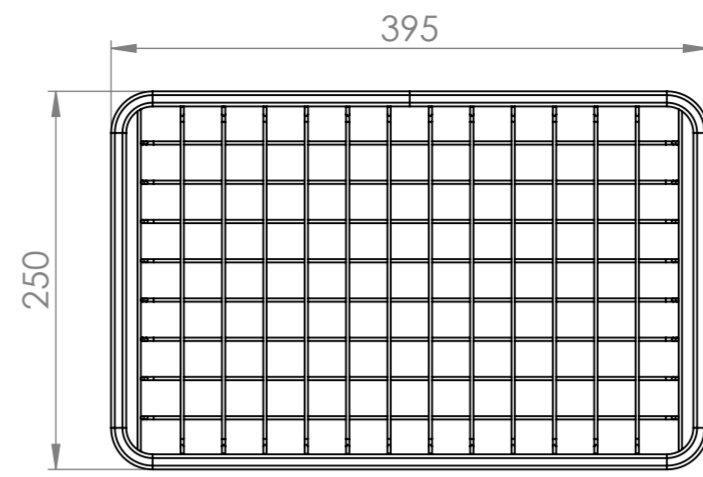

Sink

Rack

Colander

Soaker

Cutting Board

All dimensions provided in millimeters.

LUSO

Product Name	Cullinan Undermount Workstation Sink
Material	Stainless Steel
Size, mm	830 x 450 x 250