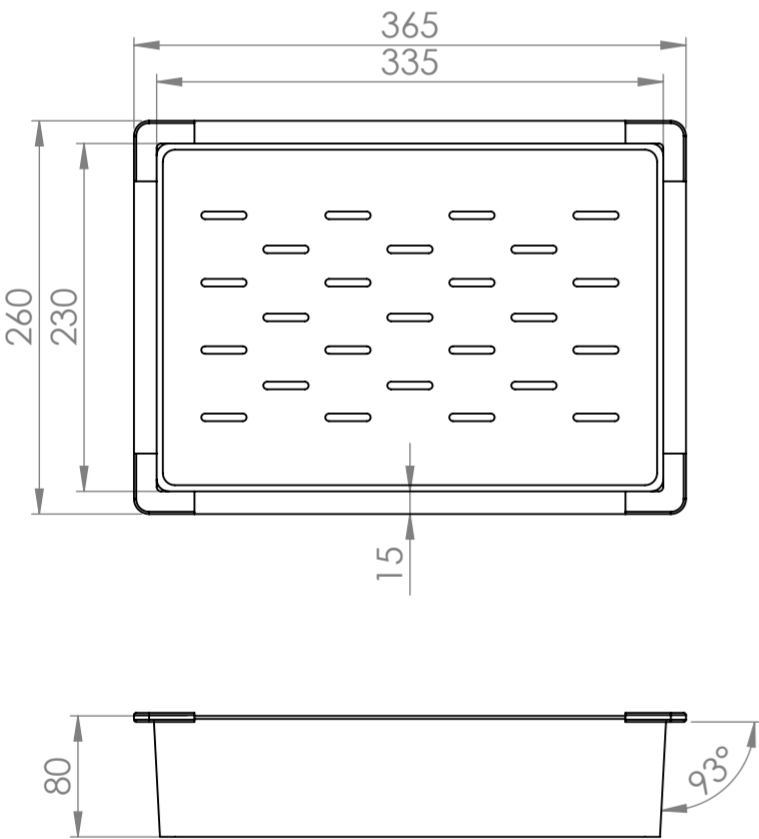

Sink

Rack

Colander

Soaker

Cutting Board

All dimensions provided in millimeters.

LUSO

Product Name	Cullinan Undermount Workstation Sink
Material	Stainless Steel
Size, mm	830 x 450 x 250