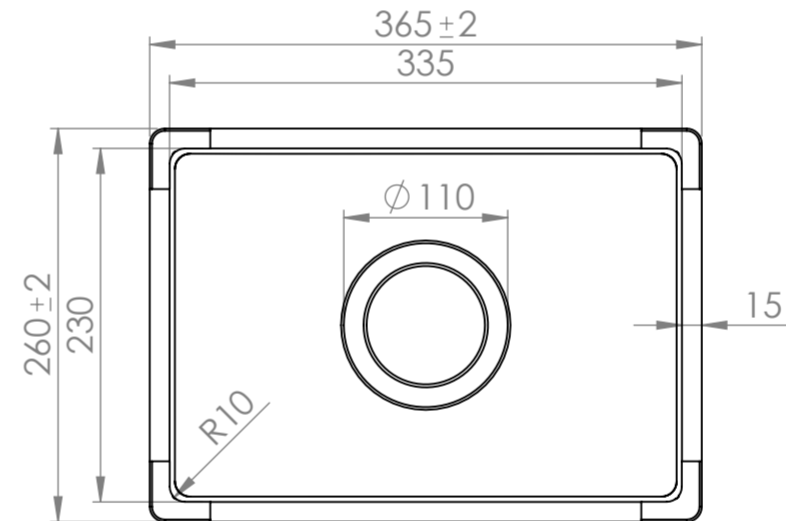

Sink

Rack

Colander

Soaker

Cutting Board

All dimensions provided in millimeters.

LUSO

Product Name	Cullinan Undermount Workstation Sink
Material	Stainless Steel
Size, mm	830 x 450 x 250