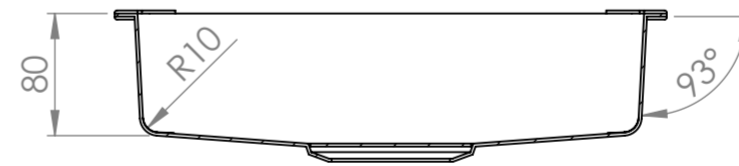

Sink

Rack

Colander

Soaker

Cutting Board

All dimensions provided in millimeters.

LUSO

Product Name	Cullinan Undermount Workstation Sink
Material	Stainless Steel
Size, mm	830 x 450 x 250