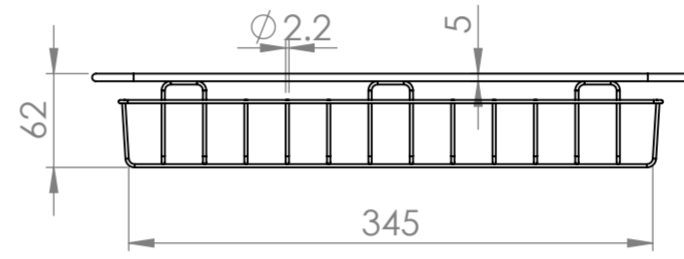

Sink

Rack

Colander

Soaker

Cutting Board

All dimensions provided in millimeters.

LUSO

Product Name	Cullinan Undermount Workstation Sink
Material	Stainless Steel
Size, mm	830 x 450 x 250