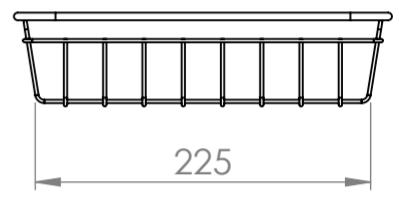

Sink

Rack

Colander

Soaker

Cutting Board

All dimensions provided in millimeters.

LUSO

Product Name	Cullinan Undermount Workstation Sink
Material	Stainless Steel
Size, mm	830 x 450 x 250