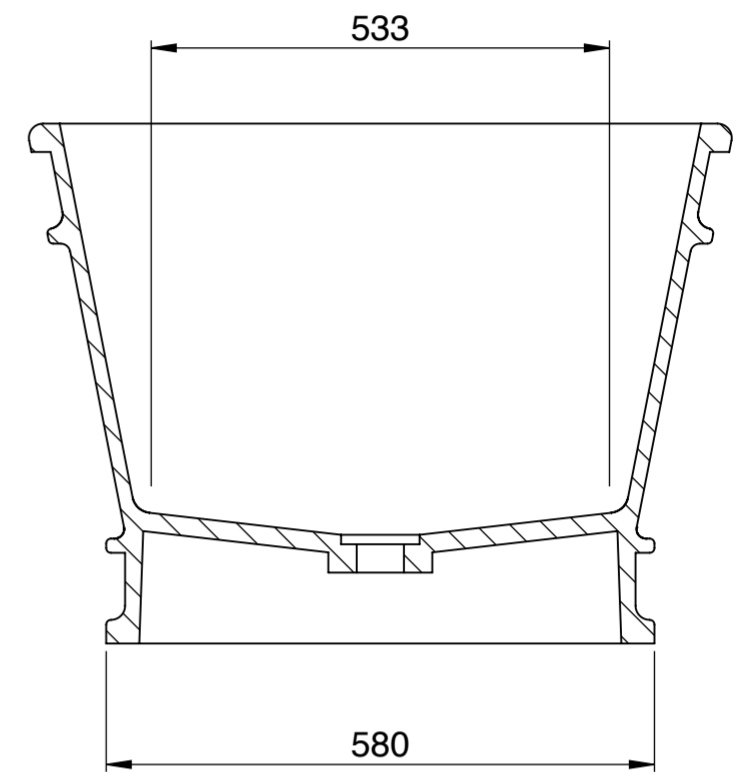

Front View - Section View

Side View - Section View

Top View

LUSSO

Product Name	Charleston 1750
Material	Stone Resin
Product Size (mm)	1750 x 750 x 550

All dimensions provided in millimeters.