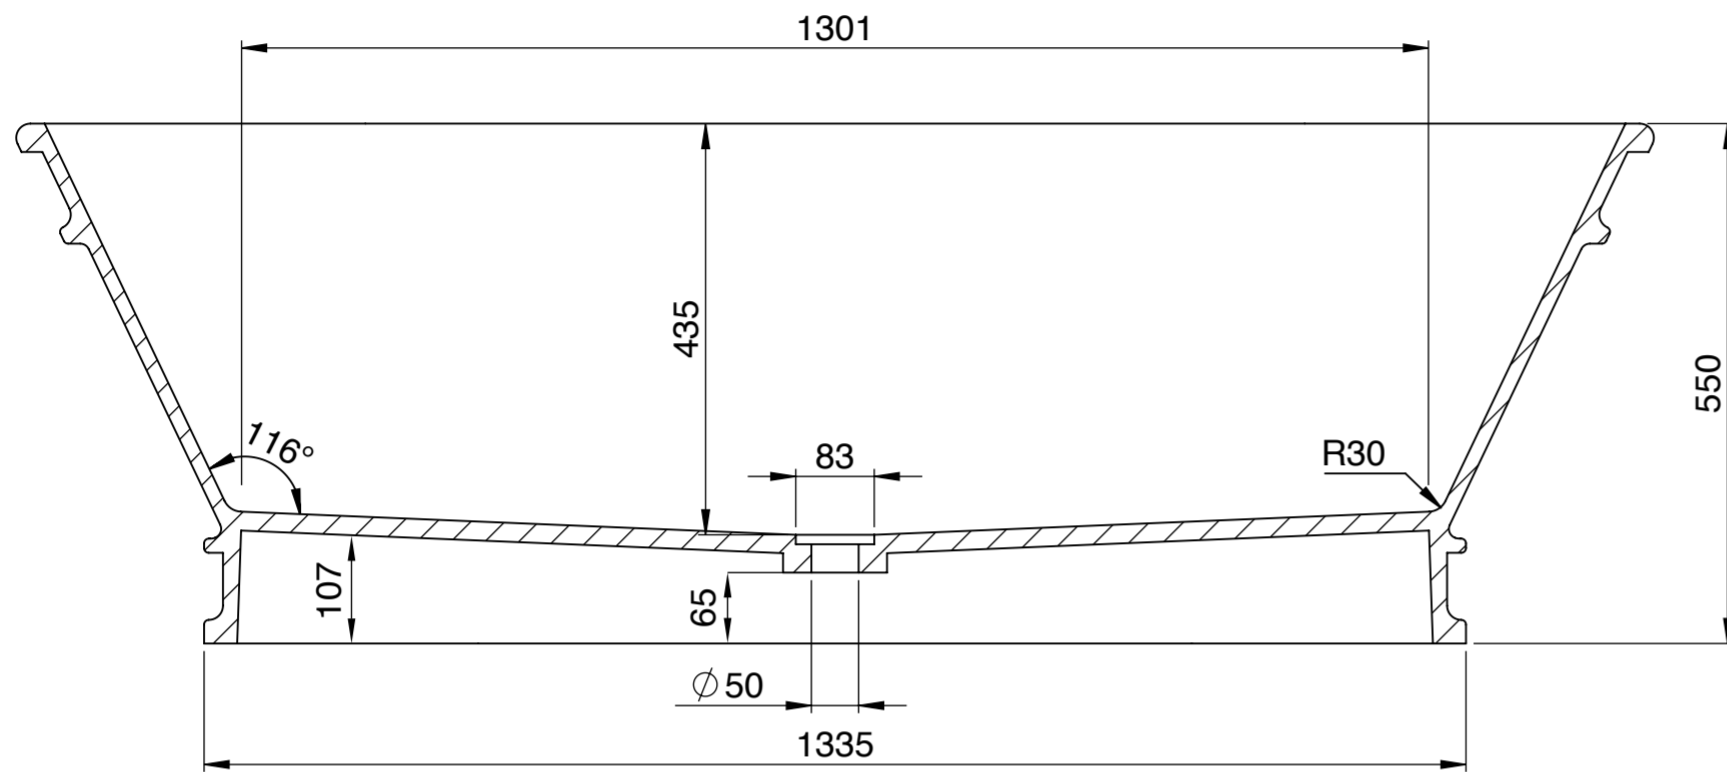

Front View - Section View

Side View - Section View

Top View

LUSSO

Product Name	Charleston 1750
Material	Stone Resin
Product Size (mm)	1750 x 750 x 550

All dimensions provided in millimeters.