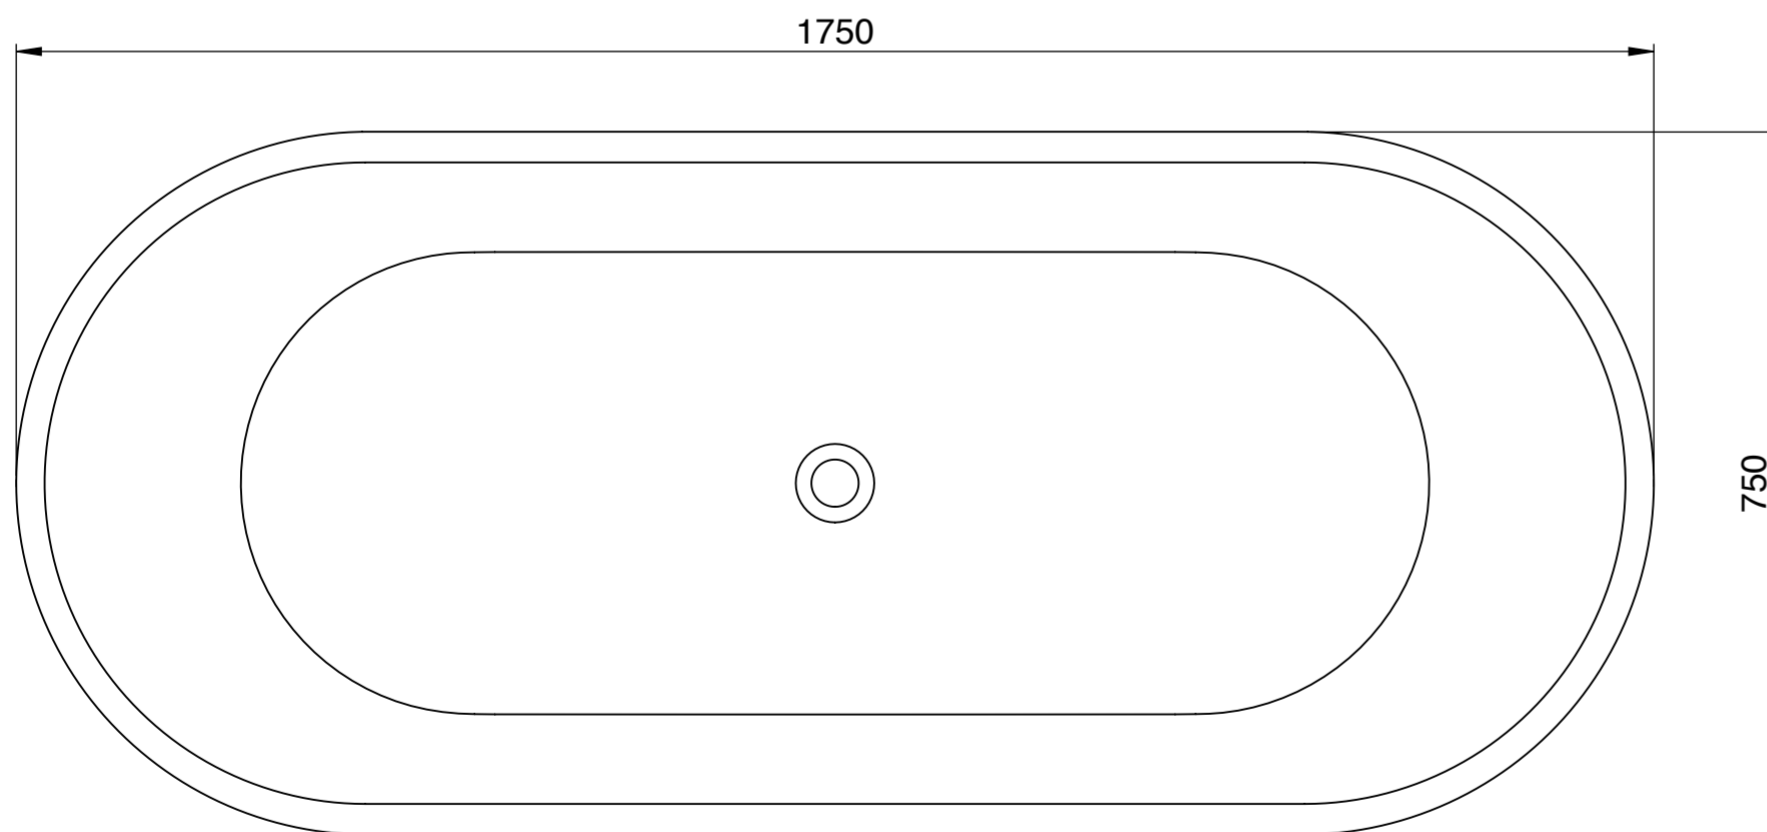

Front View - Section View

Side View - Section View

Top View

LUSSO

Product Name	Charleston 1750
Material	Stone Resin
Product Size (mm)	1750 x 750 x 550

All dimensions provided in millimeters.