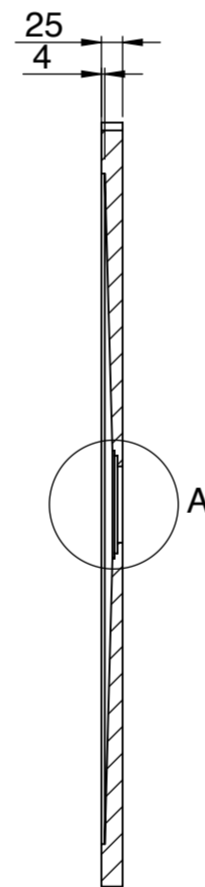

Shower Enclosure

Top View

Side View - Section View

Shower Tray

Bottom View

Detail View - A

LUSO

Product Name	Cloud Quadrant Enclosure
Size, mm	900 x 900 x 1950
Contains	Shower Tray Shower Waste Glass Panels Wall Posts

All dimensions provided in millimeters.