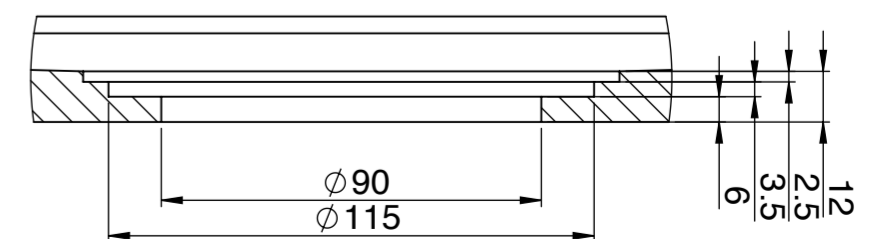

Shower Enclosure

Top View

Side View - Section View

Shower Tray

Bottom View

Detail View - A

LUSO

Product Name	Cloud Quadrant Enclosure
Size, mm	900 x 900 x 1950
Contains	Shower Tray Shower Waste Glass Panels Wall Posts

All dimensions provided in millimeters.