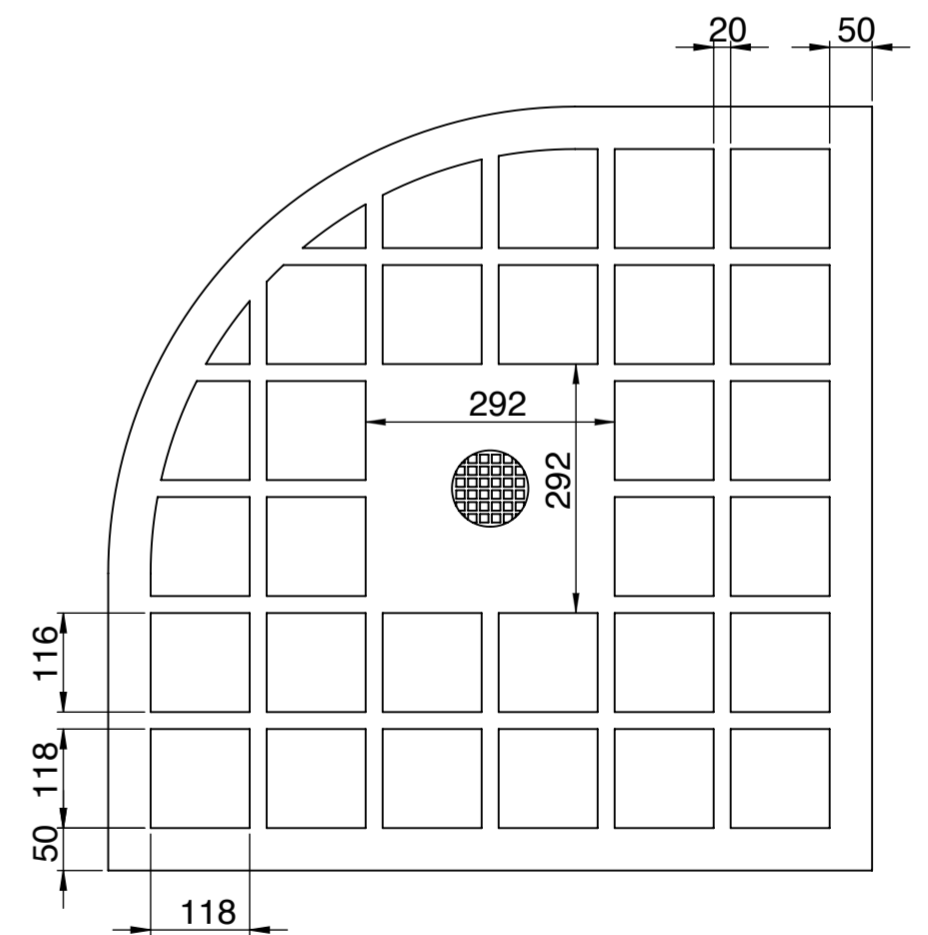

Shower Enclosure

Top View

Side View - Section View

Shower Tray

Bottom View

Detail View - A

LUSO

Product Name	Cloud Quadrant Enclosure
Size, mm	900 x 900 x 1950
Contains	Shower Tray Shower Waste Glass Panels Wall Posts

All dimensions provided in millimeters.