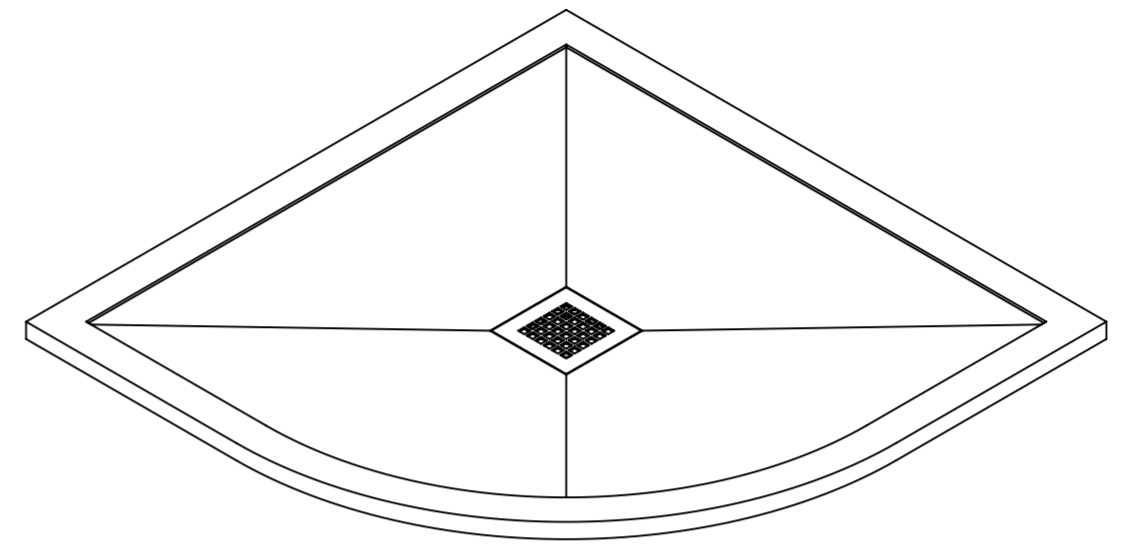

Shower Enclosure

Top View

Side View - Section View

Shower Tray

Bottom View

Detail View - A

LUSO

Product Name	Cloud Quadrant Enclosure
Size, mm	900 x 900 x 1950
Contains	Shower Tray Shower Waste Glass Panels Wall Posts

All dimensions provided in millimeters.