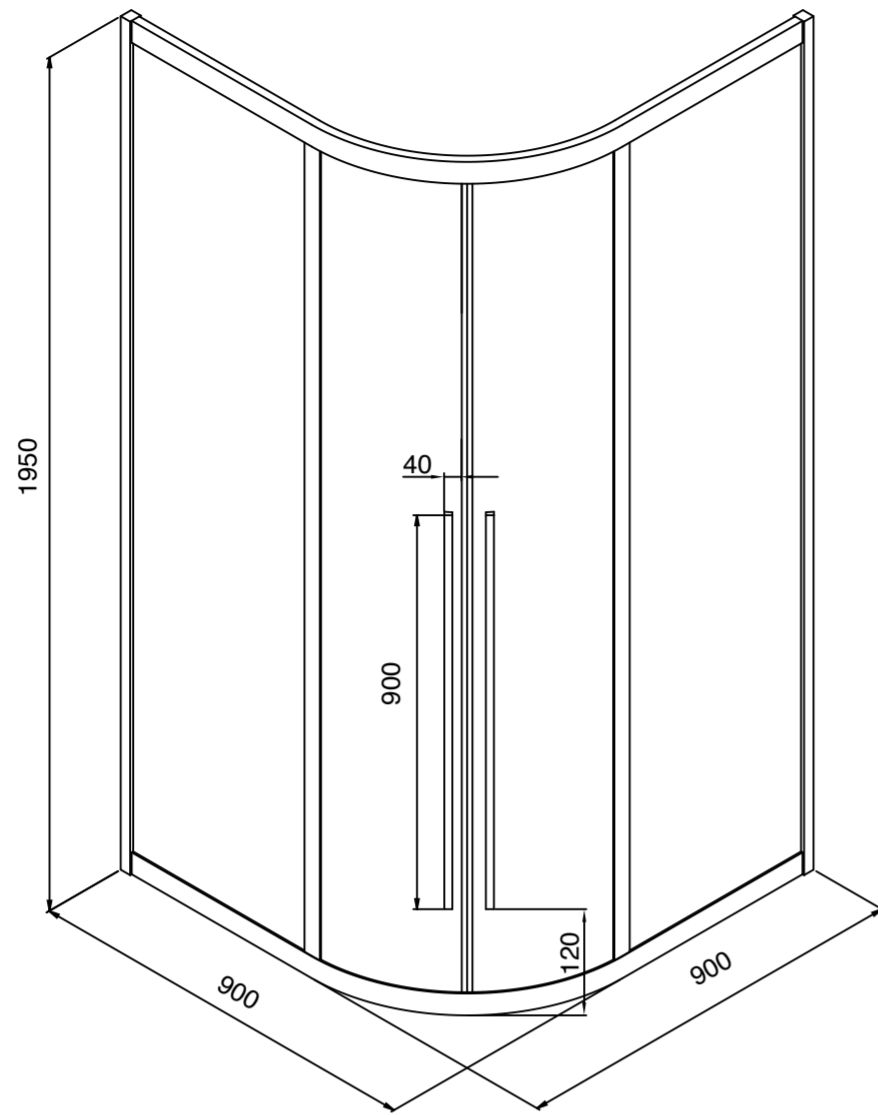

Shower Enclosure

Top View

Side View - Section View

Shower Tray

Bottom View

Detail View - A

LUSO

Product Name	Cloud Quadrant Enclosure
Size, mm	900 x 900 x 1950
Contains	Shower Tray Shower Waste Glass Panels Wall Posts

All dimensions provided in millimeters.