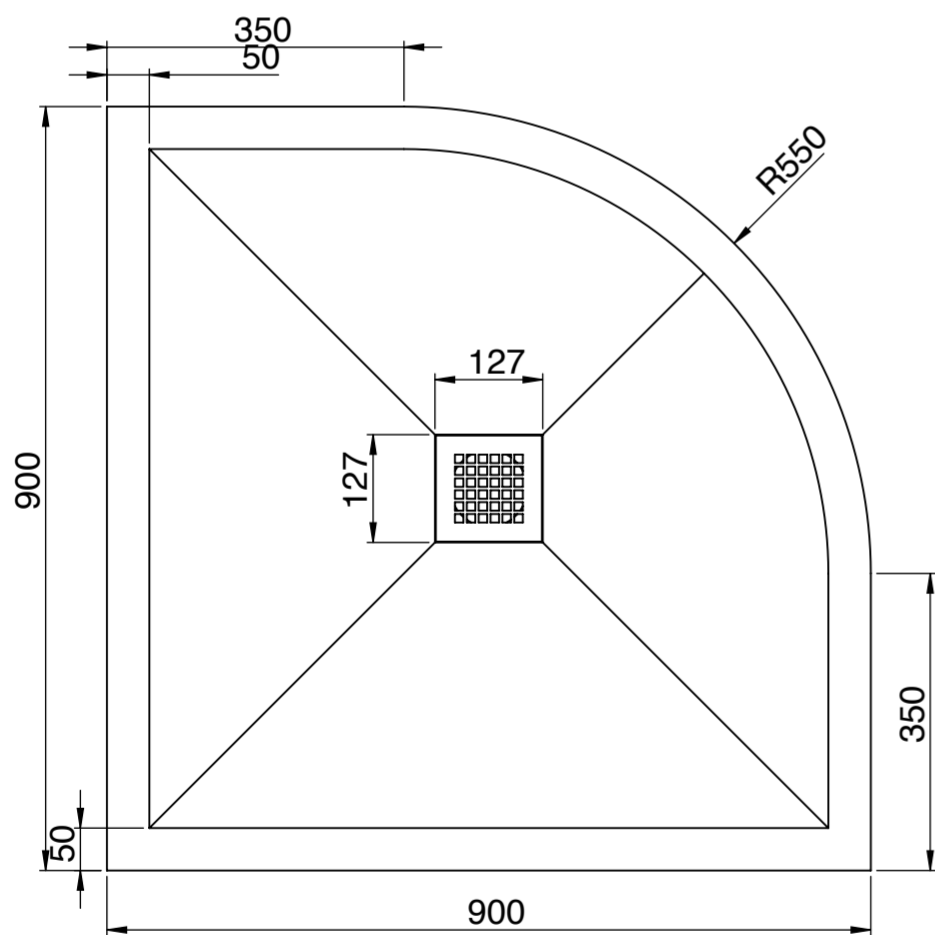

Shower Enclosure

Top View

Side View - Section View

Shower Tray

Bottom View

Detail View - A

LUSO

Product Name	Cloud Quadrant Enclosure
Size, mm	900 x 900 x 1950
Contains	Shower Tray Shower Waste Glass Panels Wall Posts

All dimensions provided in millimeters.