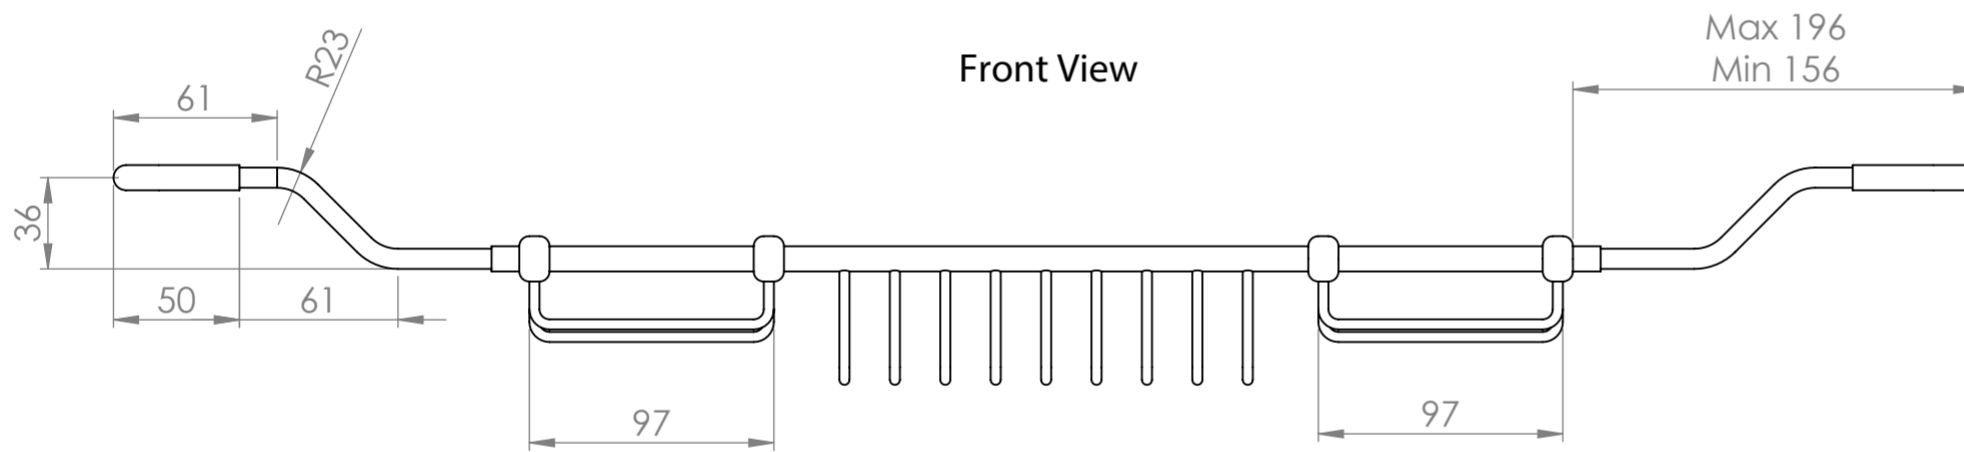

Top View

Side View

Front View

**LUSO**

Product Name Bath Caddy

Product Size (mm) 730-820

All dimensions provided in millimeters.