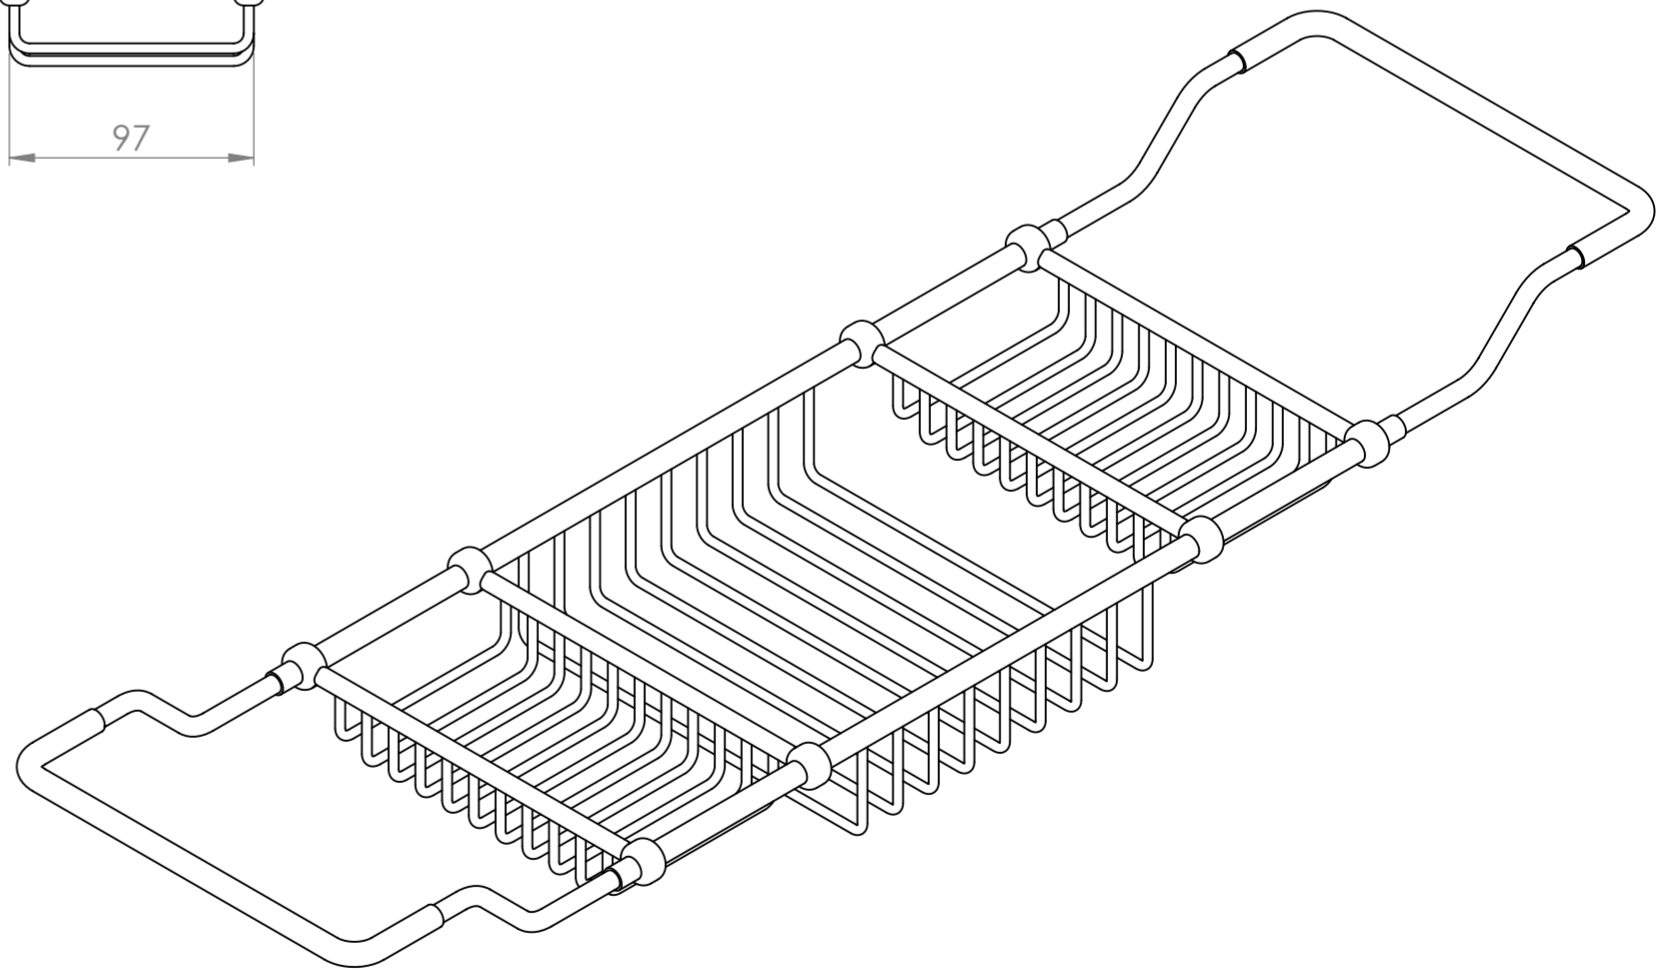

Top View

Side View

Front View

**LUSO**

Product Name Bath Caddy

Product Size (mm) 730-820

All dimensions provided in millimeters.