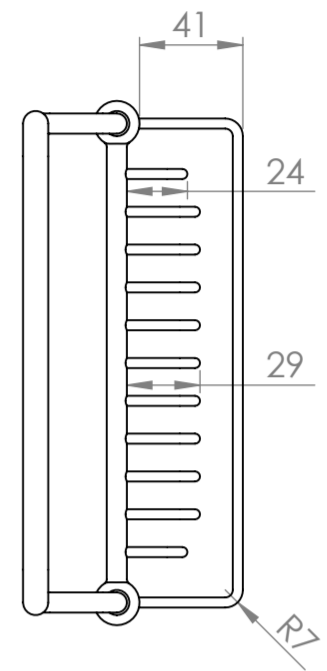

Top View

Side View

Front View

**LUSO**

Product Name Bath Caddy

Product Size (mm) 730-820

All dimensions provided in millimeters.