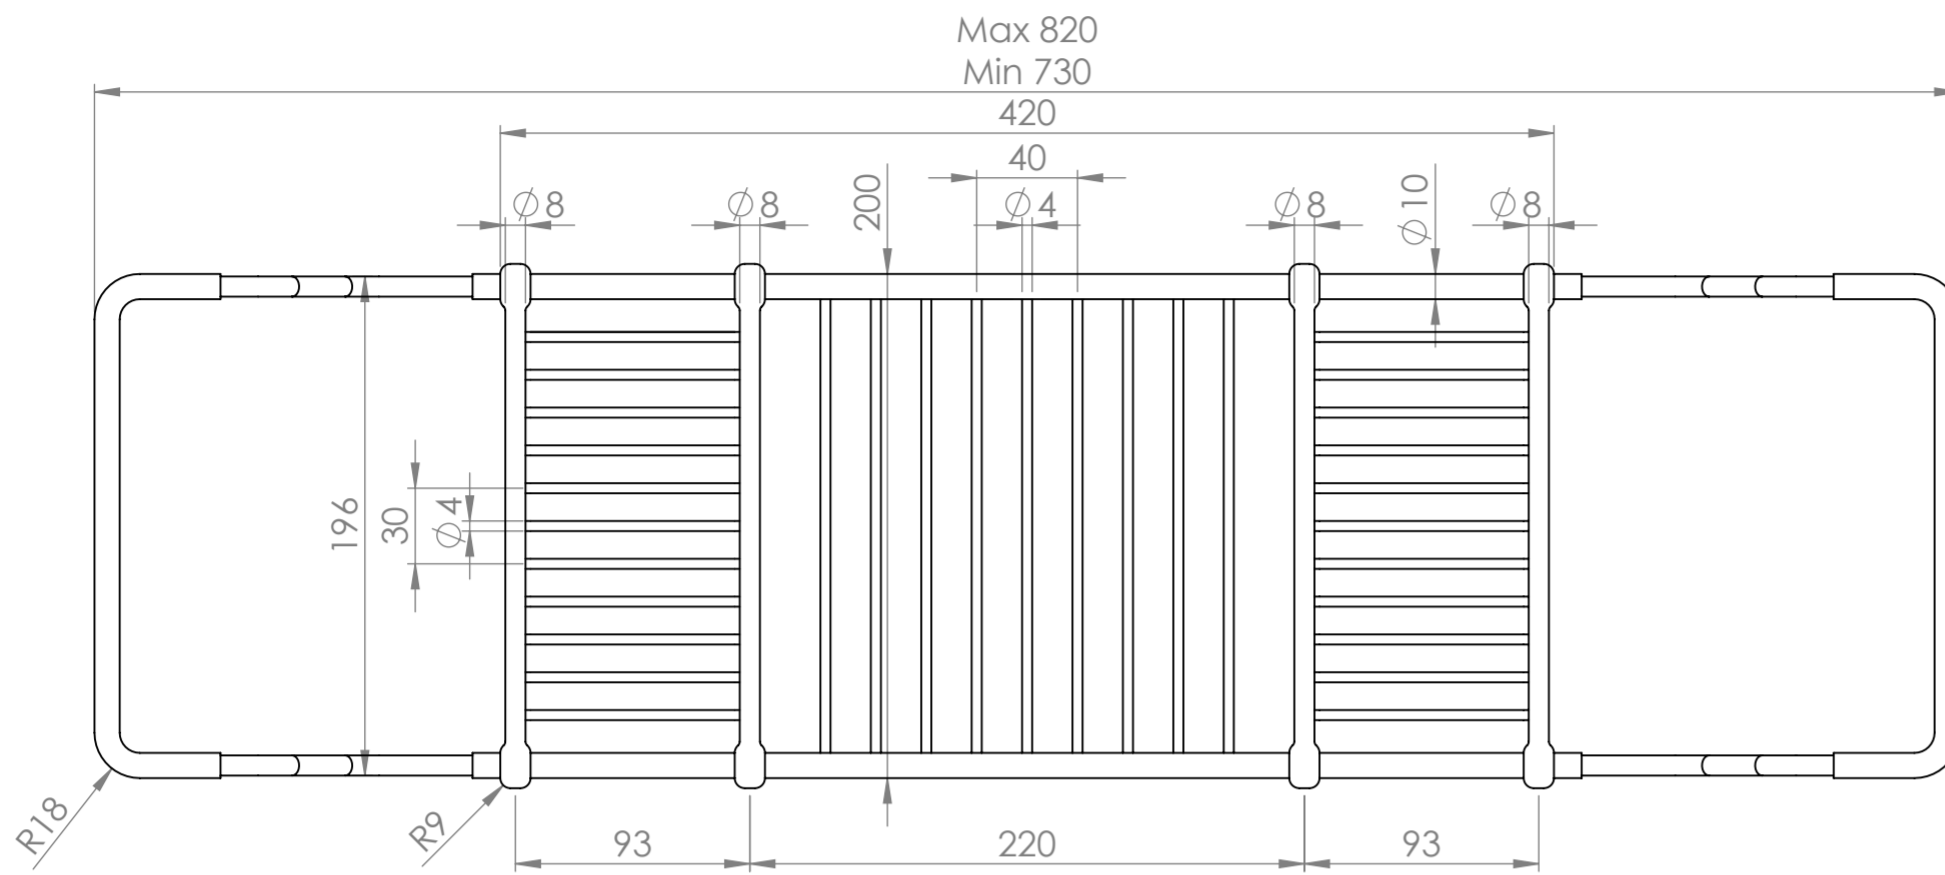

Top View

Side View

Front View

**LUSO**

Product Name Bath Caddy

Product Size (mm) 730-820

All dimensions provided in millimeters.