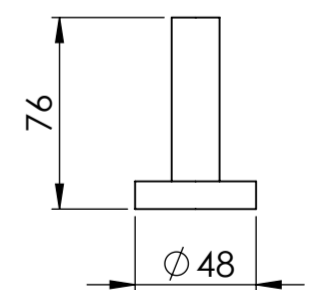

Back View

Top View

Side View

**LUSO**

Product Name	Urban Series
Product Type	Towel Bar Rail 600
Material	Stainless Steel

*All dimensions provided in millimeters.*