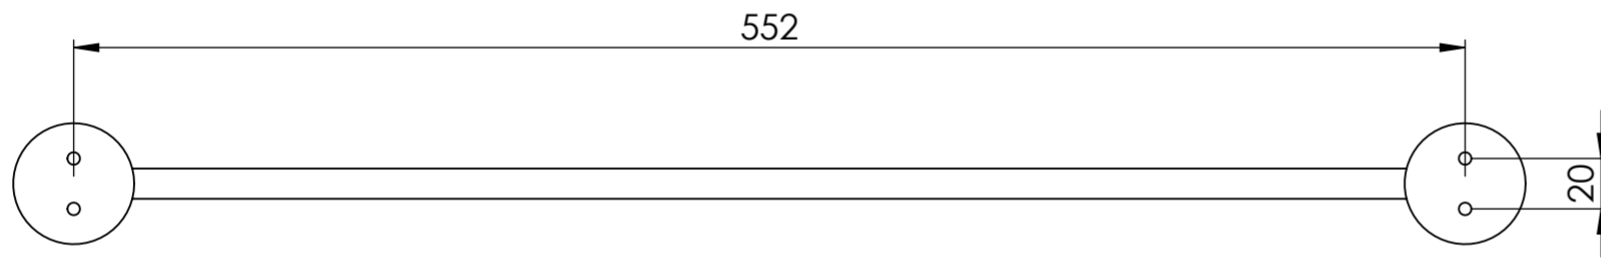

Back View

Top View

Side View

**LUSO**

Product Name	Urban Series
Product Type	Towel Bar Rail 600
Material	Stainless Steel

*All dimensions provided in millimeters.*