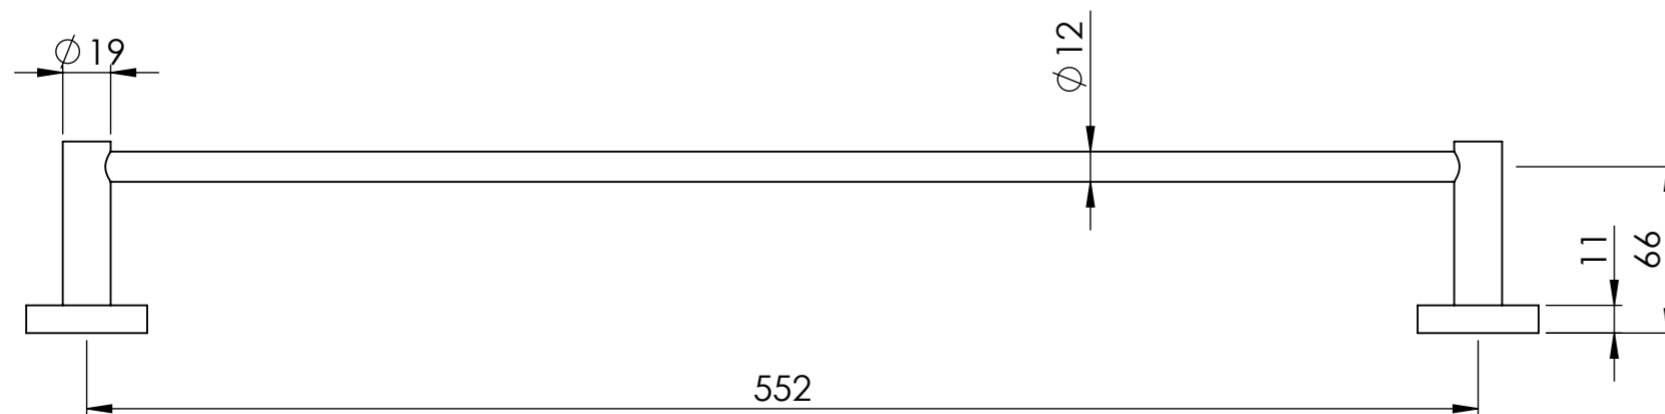

Back View

Top View

Side View

**LUSO**

Product Name	Urban Series
Product Type	Towel Bar Rail 600
Material	Stainless Steel

*All dimensions provided in millimeters.*