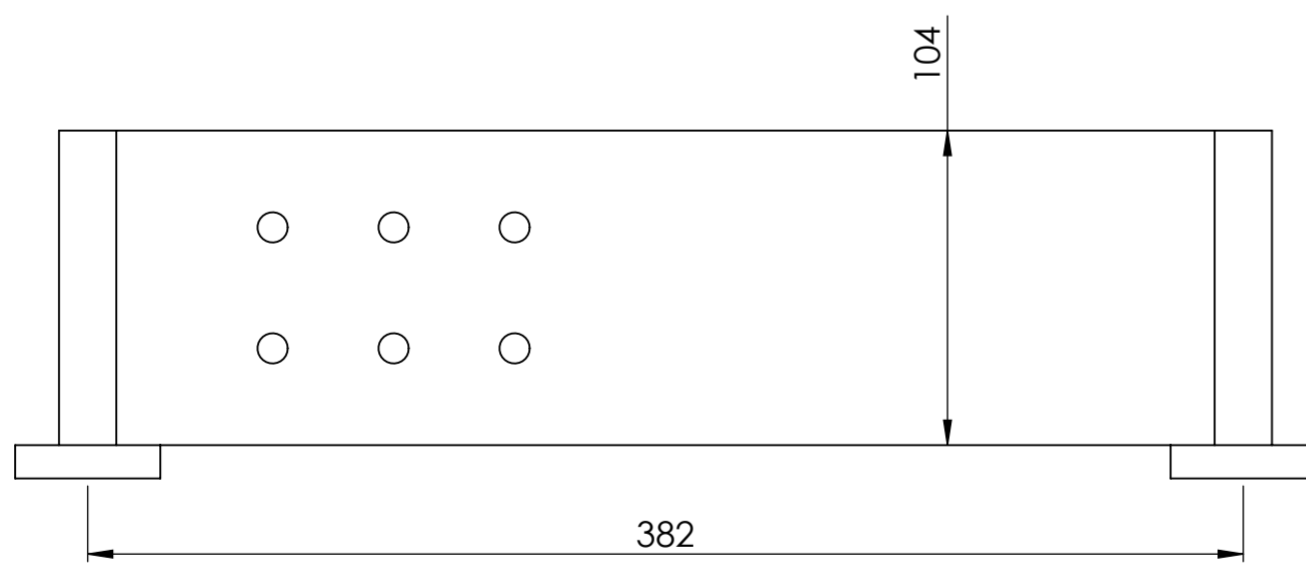

Back View

Top View

Side View

LUSO	Product Name	Urban Series
	Product Type	Shower Shelf
	Material	Stainless Steel

All dimensions provided in millimeters.