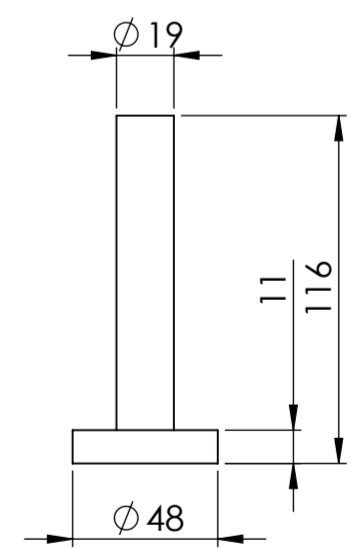

Back View

Top View

Side View

LUSO	Product Name	Urban Series
	Product Type	Shower Shelf
	Material	Stainless Steel

All dimensions provided in millimeters.