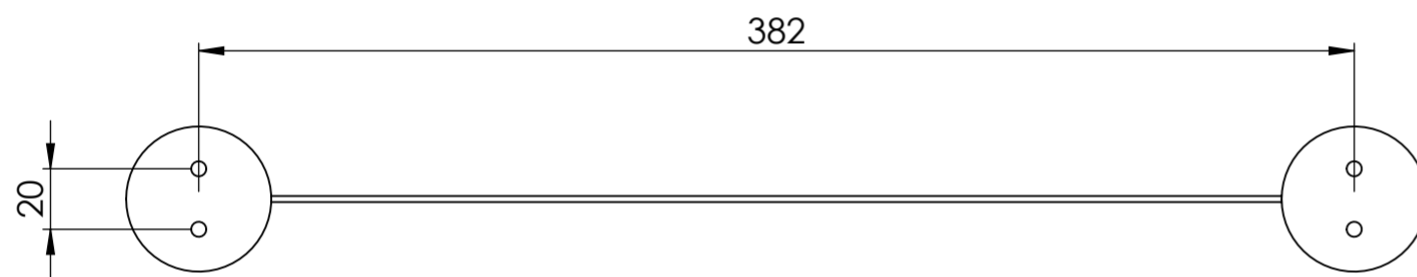

Back View

Top View

Side View

LUSO	Product Name	Urban Series
	Product Type	Shower Shelf
	Material	Stainless Steel

All dimensions provided in millimeters.