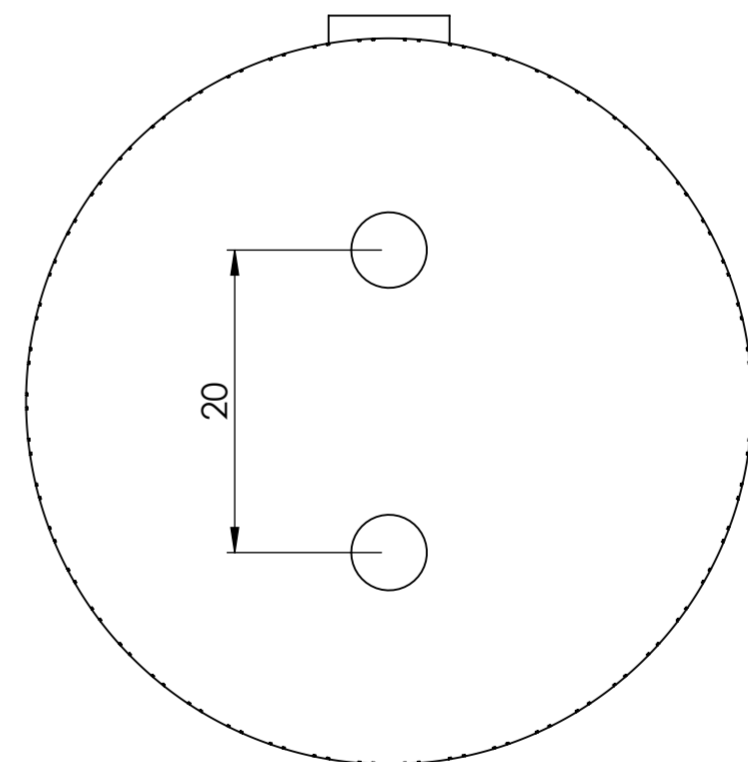

Back View

Side View

LUSO

Product Name	Urban Series
Product Type	Towel Hook
Material	Stainless Steel

All dimensions provided in millimeters.