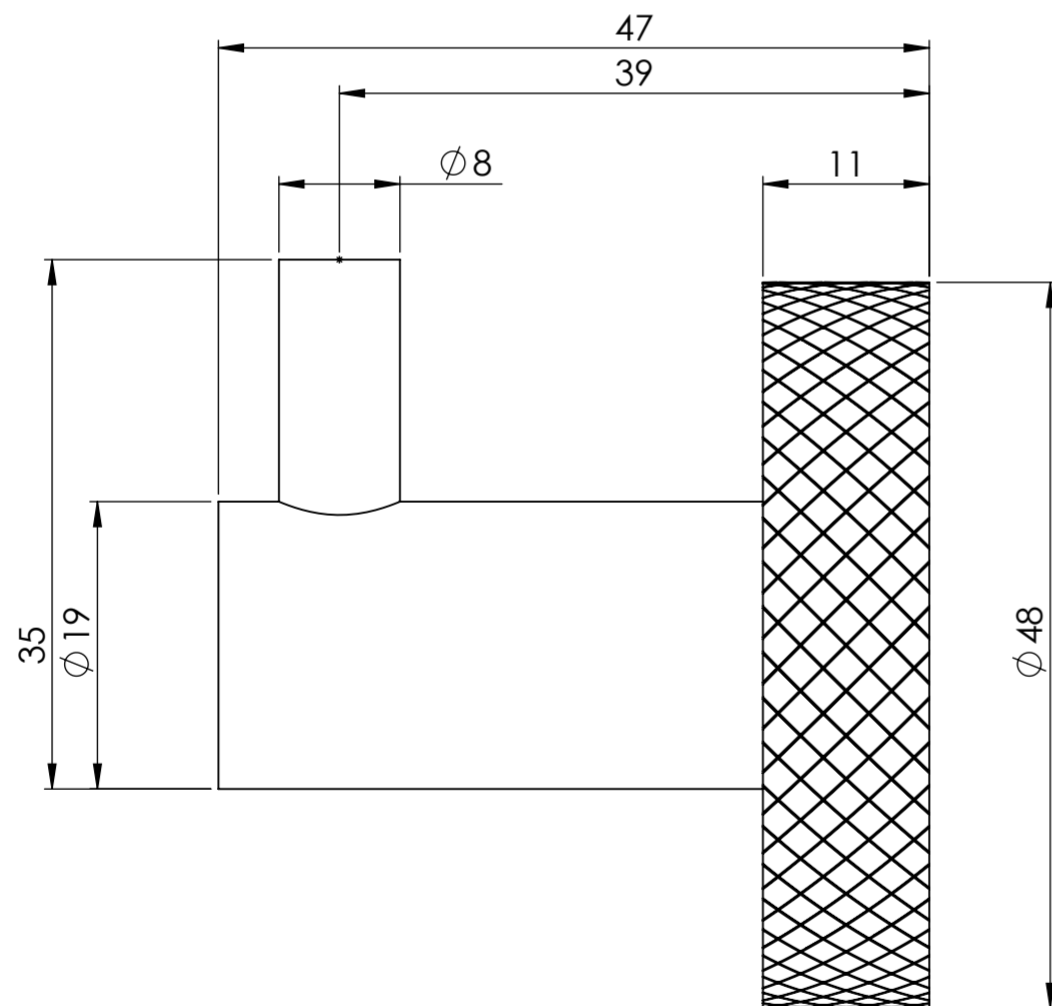

Back View

Side View

LUSO

Product Name	Urban Series
Product Type	Towel Hook
Material	Stainless Steel

All dimensions provided in millimeters.