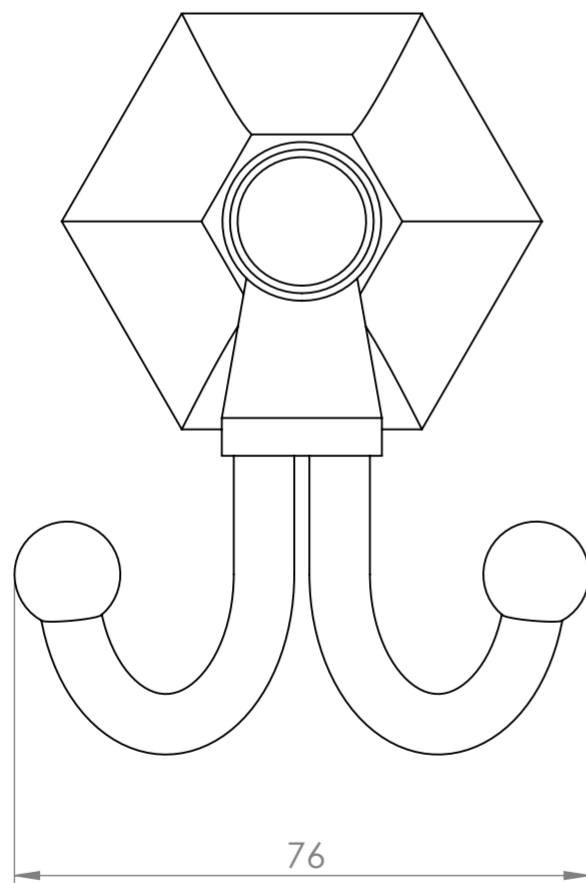

Side View

Front View

LUSO	Product Range	Deco Eton
	Product Name	Double Robe Towel Hook

All dimensions provided in millimeters.