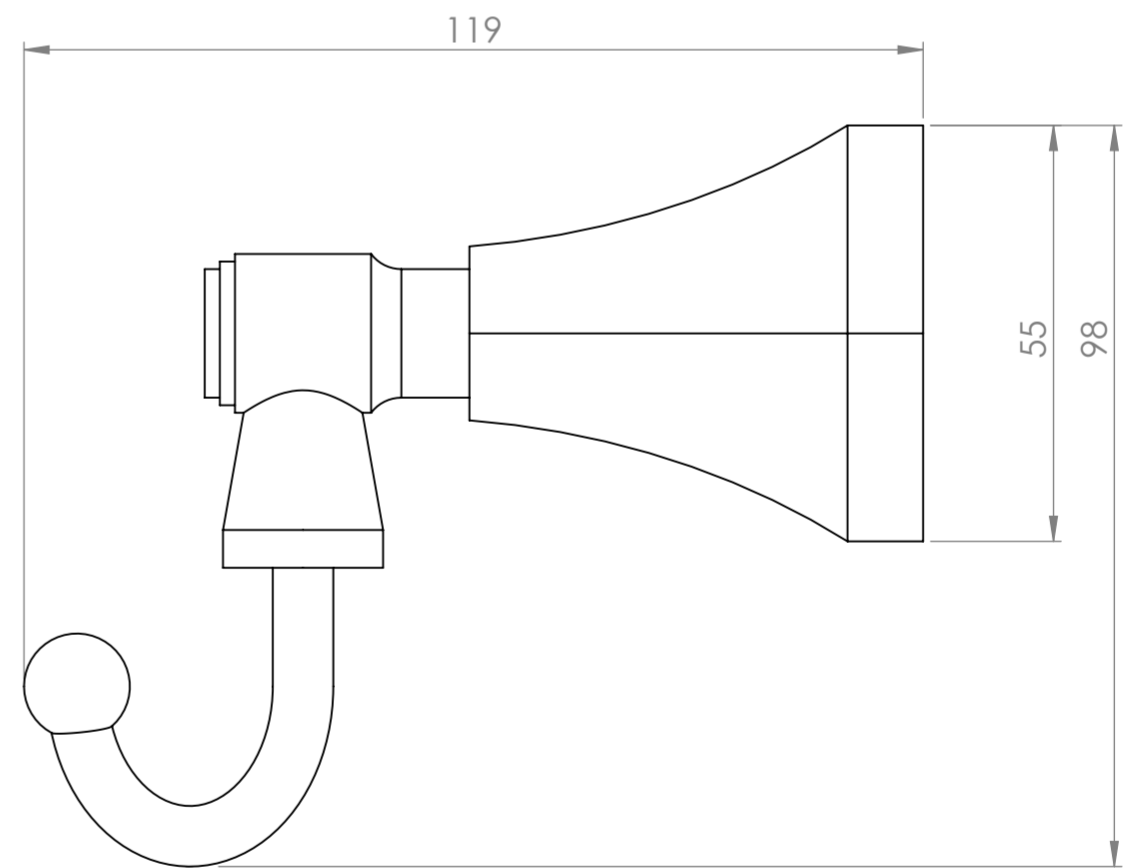

Side View

Front View

LUSO	Product Range	Deco Eton
	Product Name	Double Robe Towel Hook

All dimensions provided in millimeters.