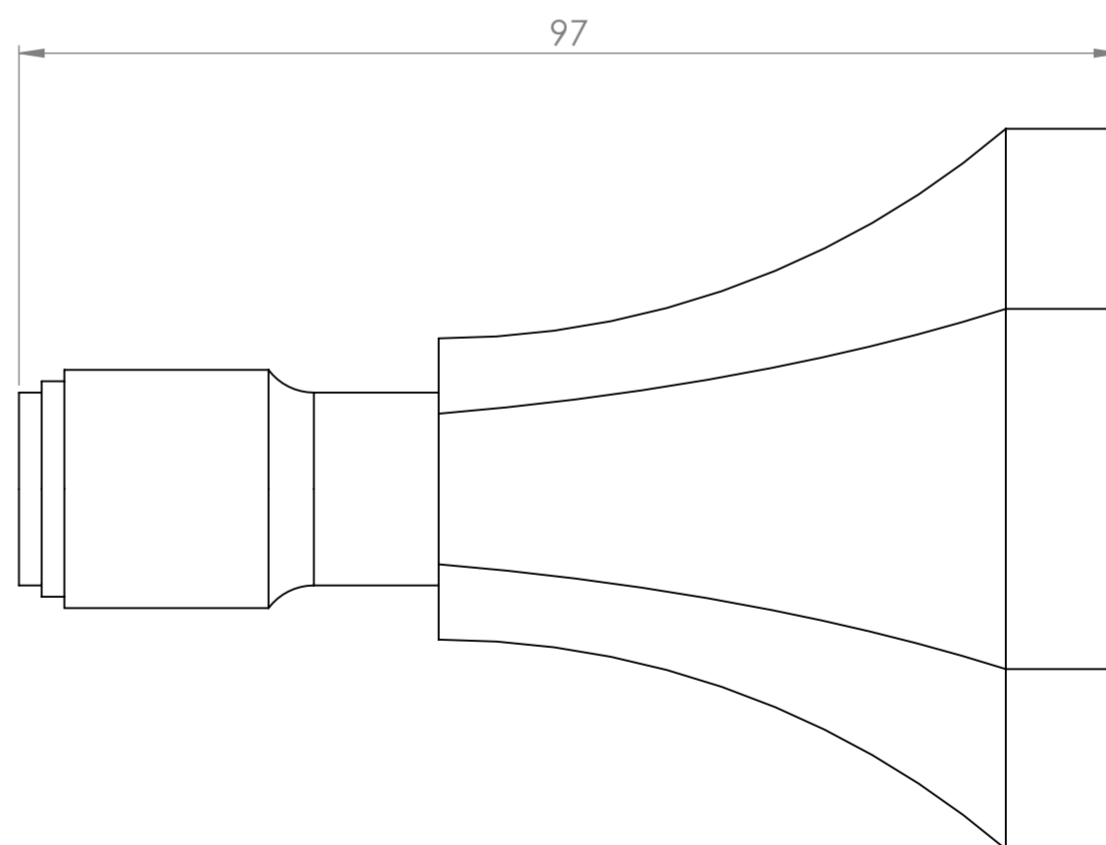

Front View

Side View

**LUSO**

Product Range

Eton

Product Name

Robe Towel Hook

*All dimensions provided in millimeters.*