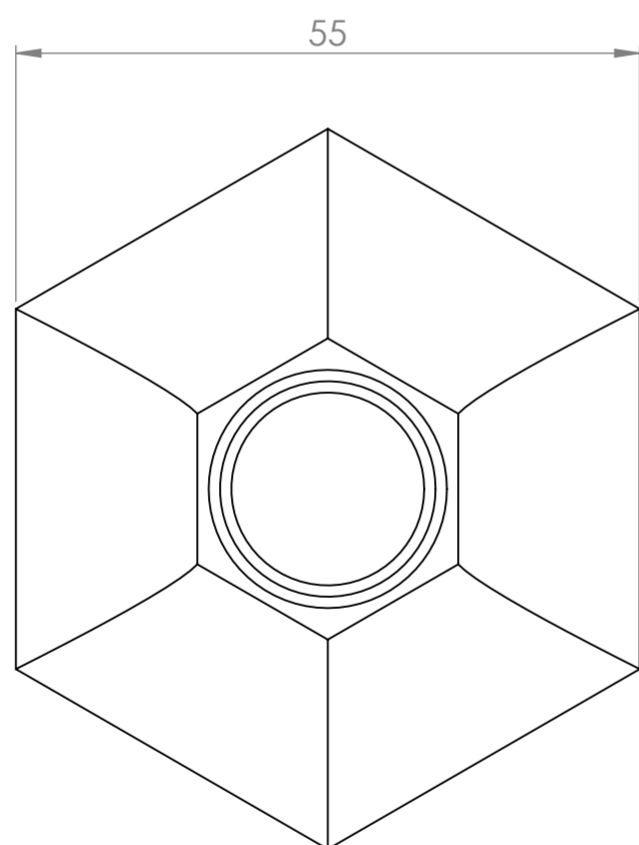

Front View

Side View

**LUSO**

Product Range

Eton

Product Name

Robe Towel Hook

*All dimensions provided in millimeters.*