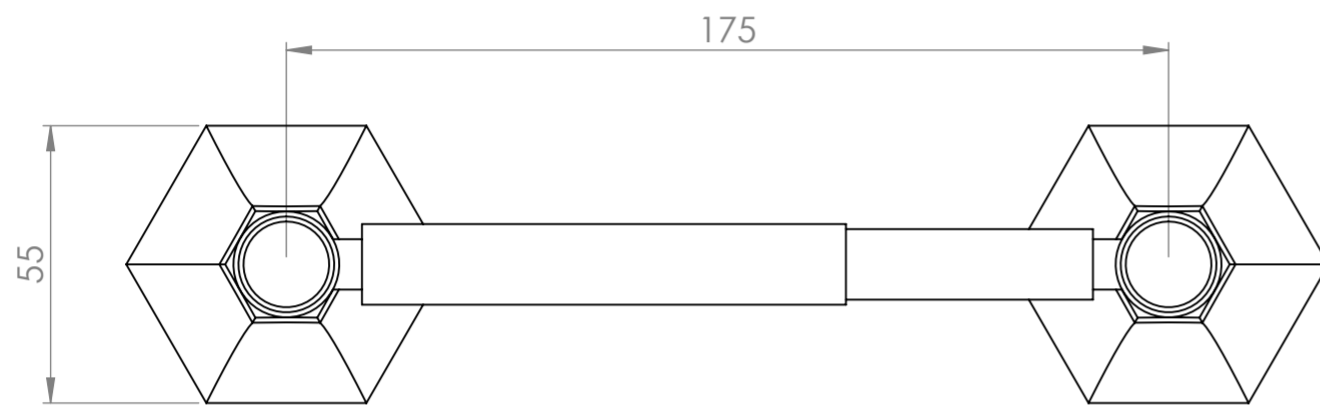

Front View

Top View

LUSO

Product Range

Eton

Product Name

Toilet Roll Holder

All dimensions provided in millimeters.