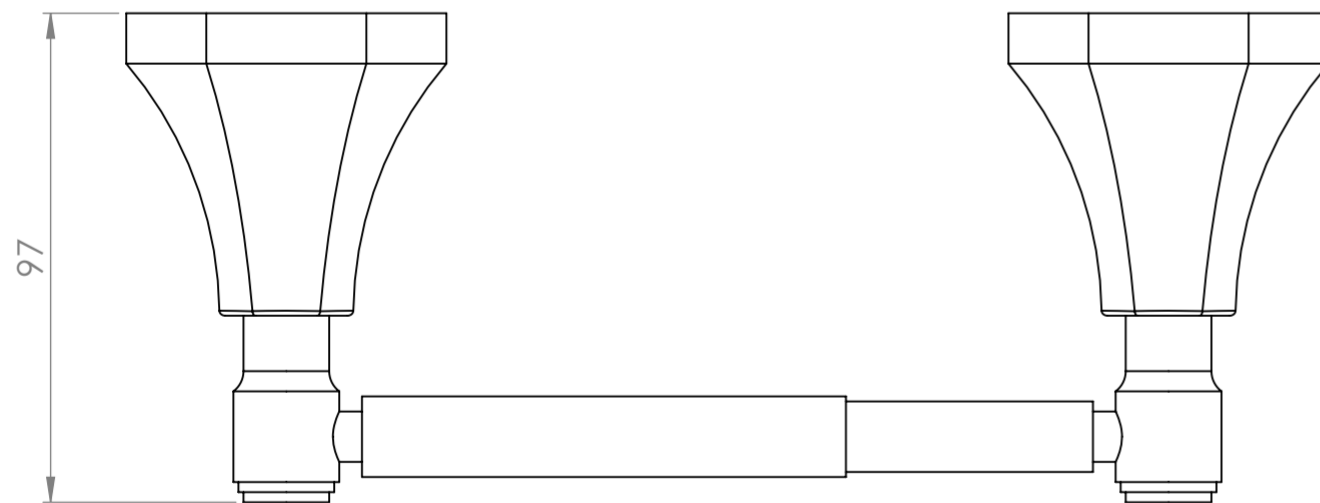

Front View

Top View

LUSO

Product Range

Eton

Product Name

Toilet Roll Holder

All dimensions provided in millimeters.