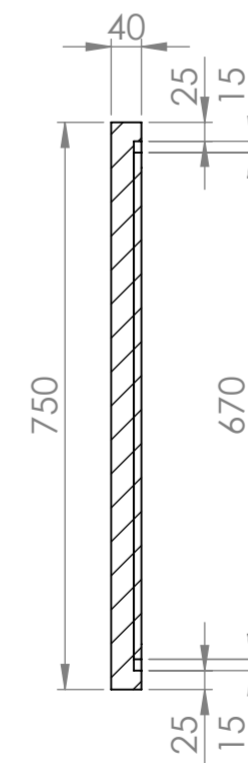

Top Section View

Front View

Side Section View

LUSO

Product Name

Audemar 1600 Mirror

Product Size (mm)

1600 x 750 x 40

All dimensions provided in millimeters.