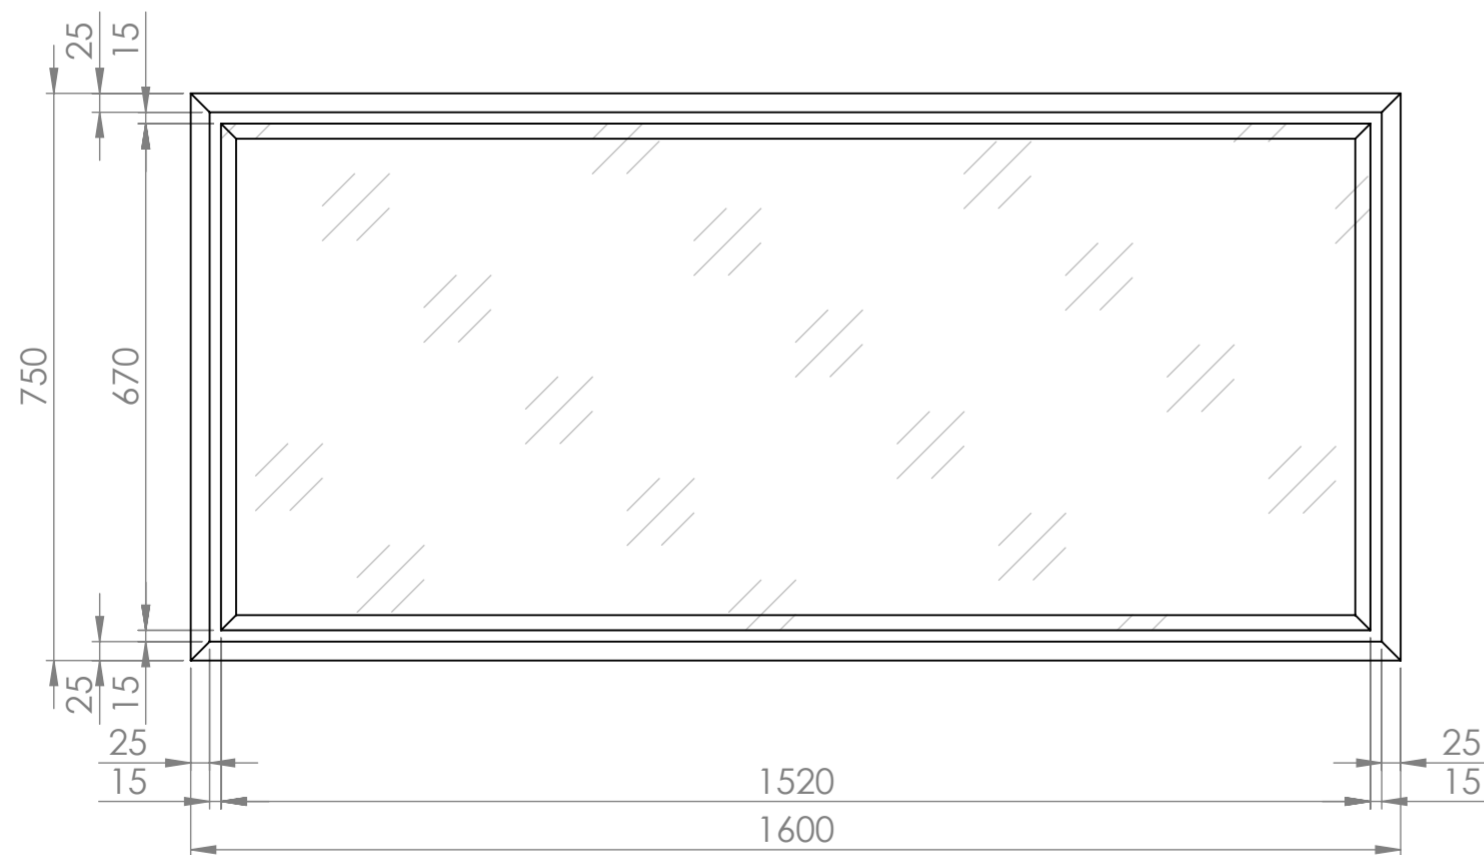

Top Section View

Front View

Side Section View

LUSO

Product Name

Audemar 1600 Mirror

Product Size (mm)

1600 x 750 x 40

All dimensions provided in millimeters.