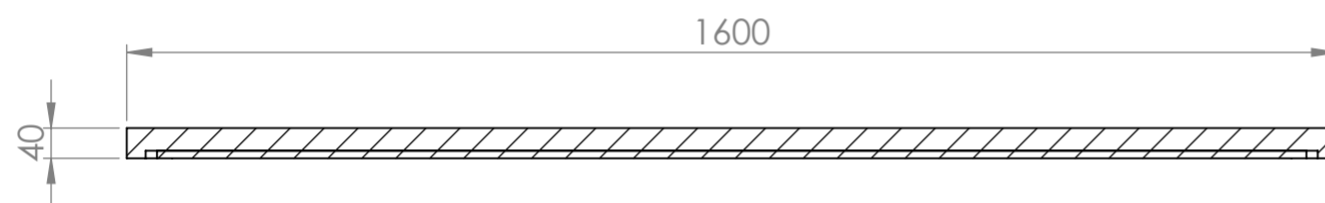

Top Section View

Front View

Side Section View

LUSO

Product Name

Audemar 1600 Mirror

Product Size (mm)

1600 x 750 x 40

All dimensions provided in millimeters.