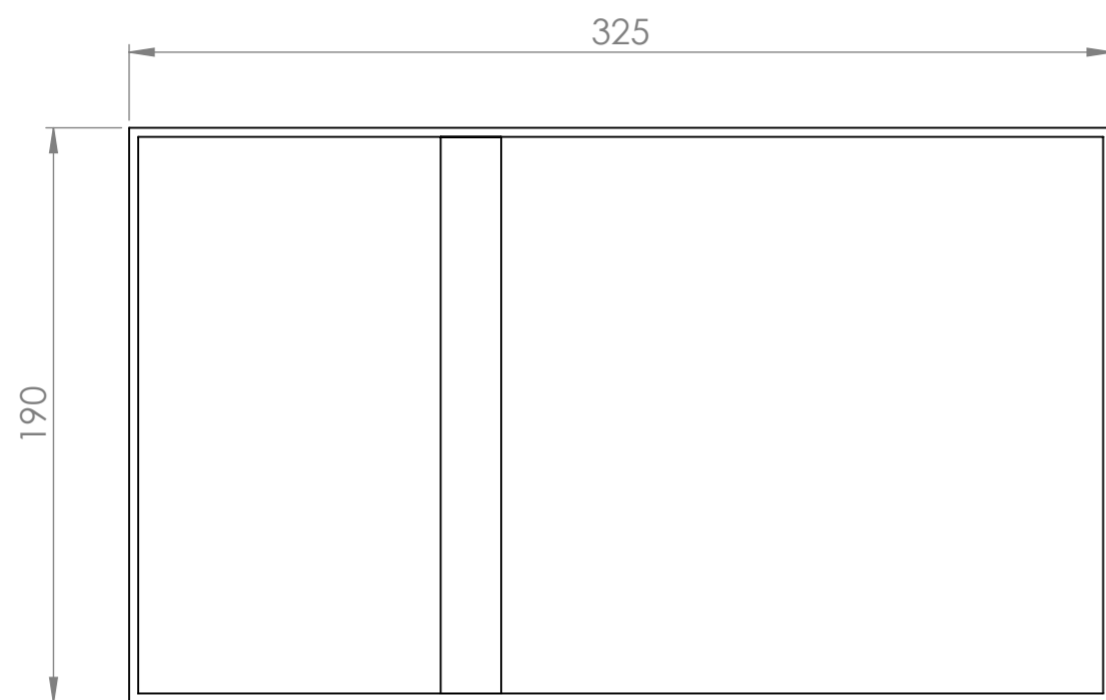

Top View

Side View

LUSSO

Product Type

Storage Tray

All dimensions provided in millimeters.