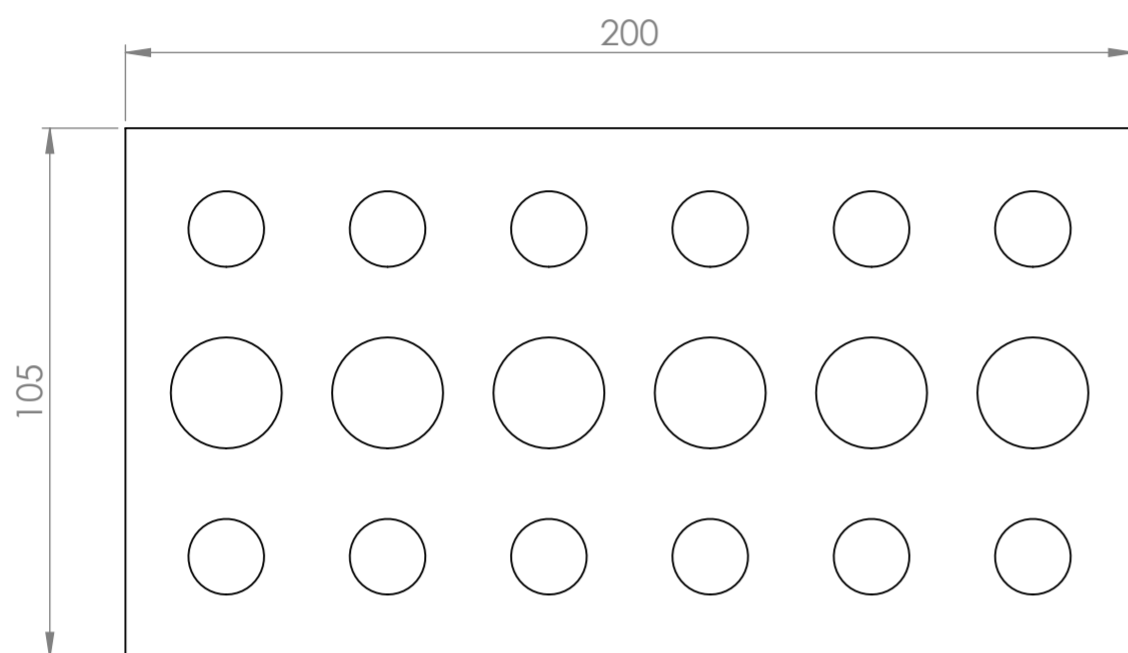

Top View

Side View

**LUSSO**

Product Type

Makeup Storage Block 200

*All dimensions provided in millimeters.*