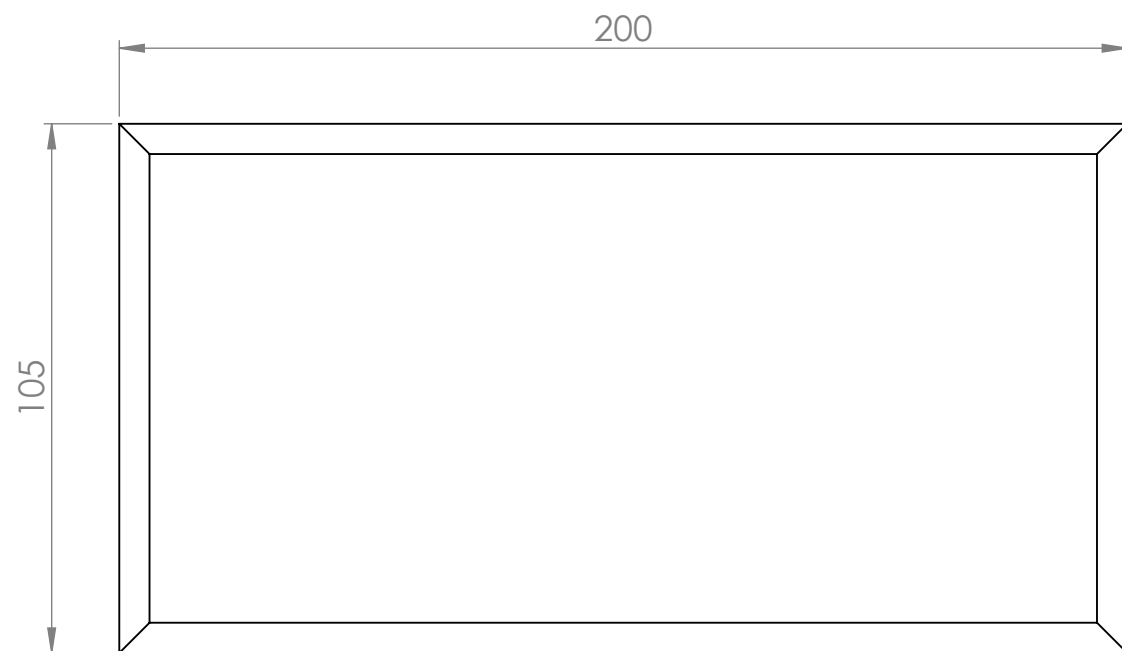

Top View

Side View

|             |              |                  |
|-------------|--------------|------------------|
| <b>LUSO</b> | Product Type | Storage Tray 200 |
|-------------|--------------|------------------|

*All dimensions provided in millimeters.*