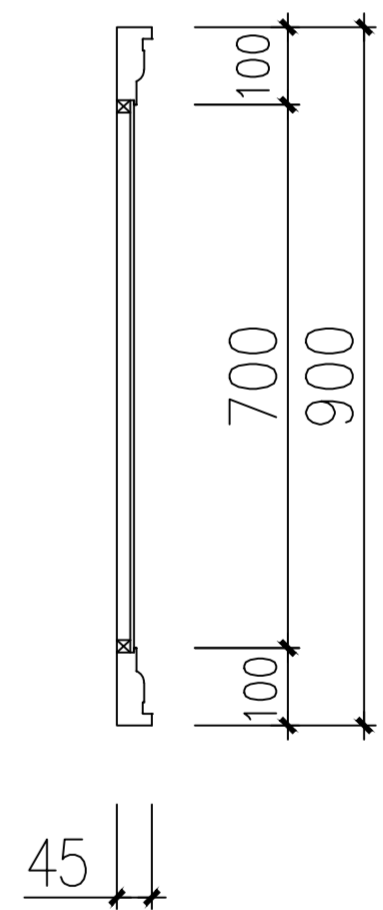

Top View

Front View

LUSSO

Product Name	Dorchester Mirror
Material	Grey Oak Wood
Size, mm	1500 x 900 x 45

All dimensions provided in millimeters.