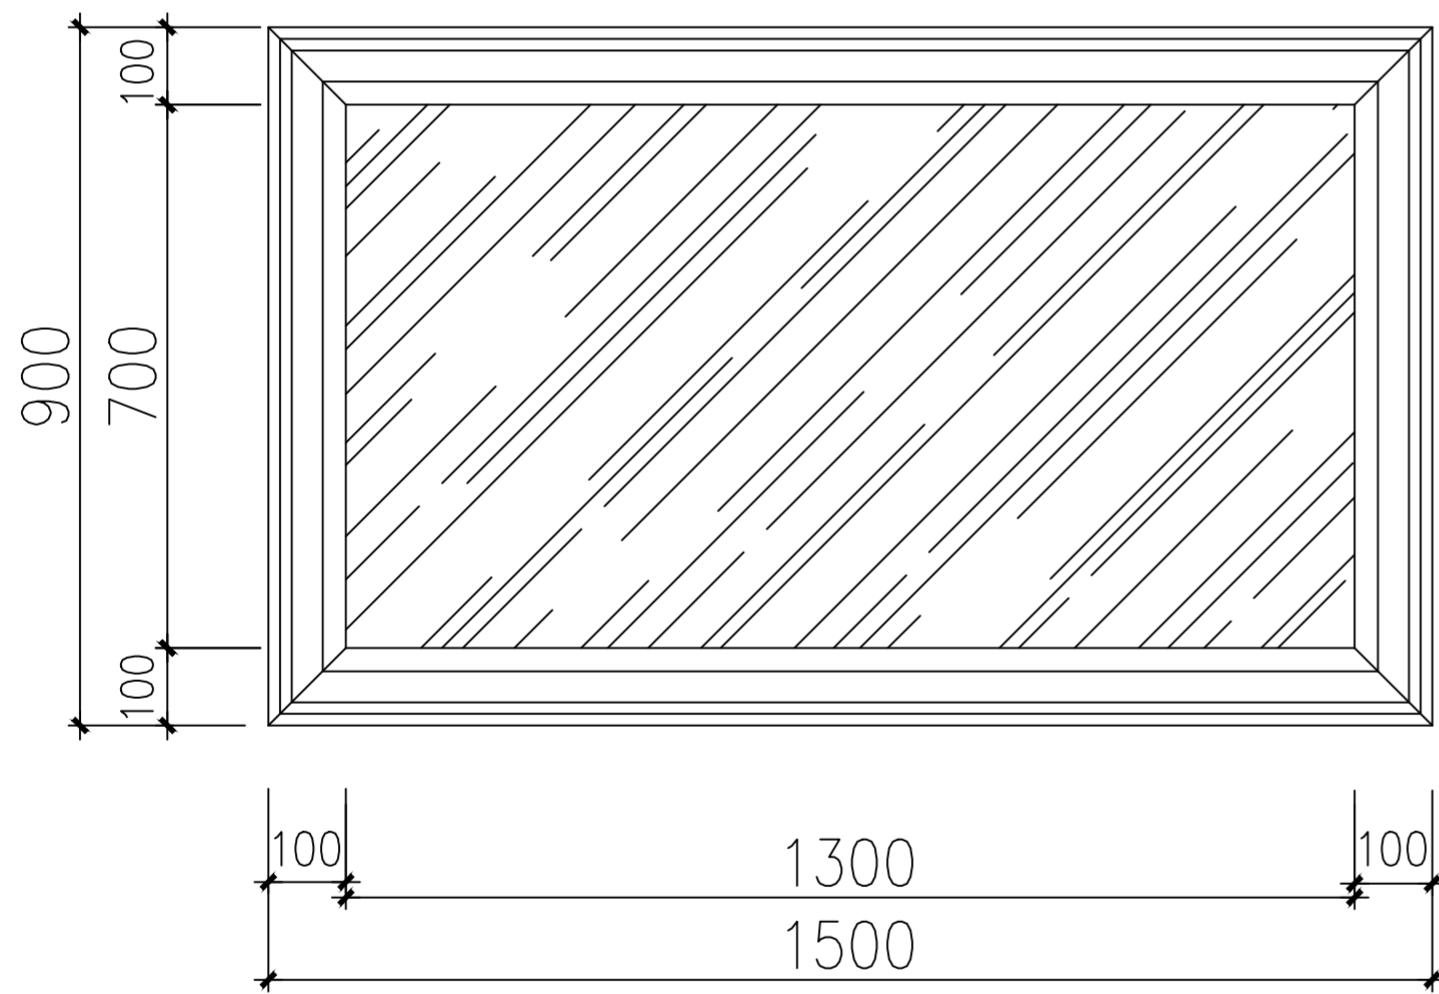

Top View

Front View

LUSSO

Product Name	Dorchester Mirror
Material	Grey Oak Wood
Size, mm	1500 x 900 x 45

All dimensions provided in millimeters.