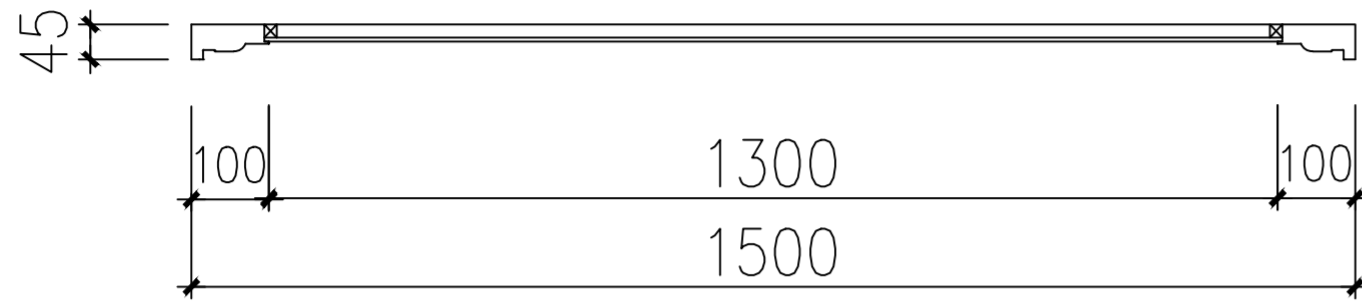

Top View

Front View

LUSSO

Product Name	Dorchester Mirror
Material	Grey Oak Wood
Size, mm	1500 x 900 x 45

All dimensions provided in millimeters.