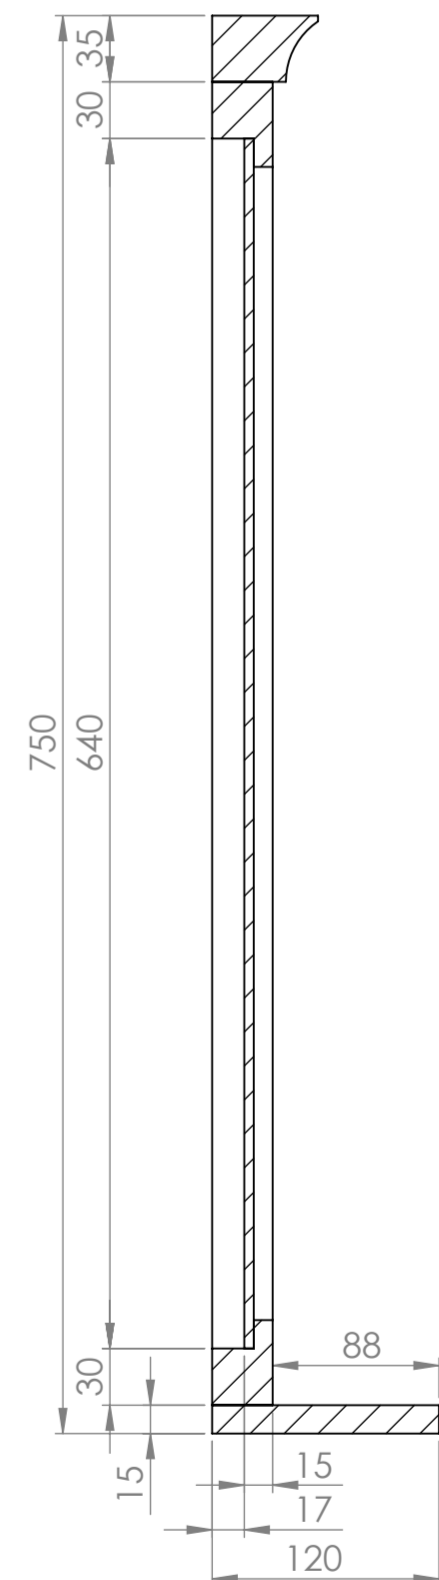

Top View - Section View

Front View

Side View - Section View

LUSO

Product Name	Gainsborough Mirror
Material	Wood
Size, mm	600 x 750 x 120

All dimensions provided in millimeters.