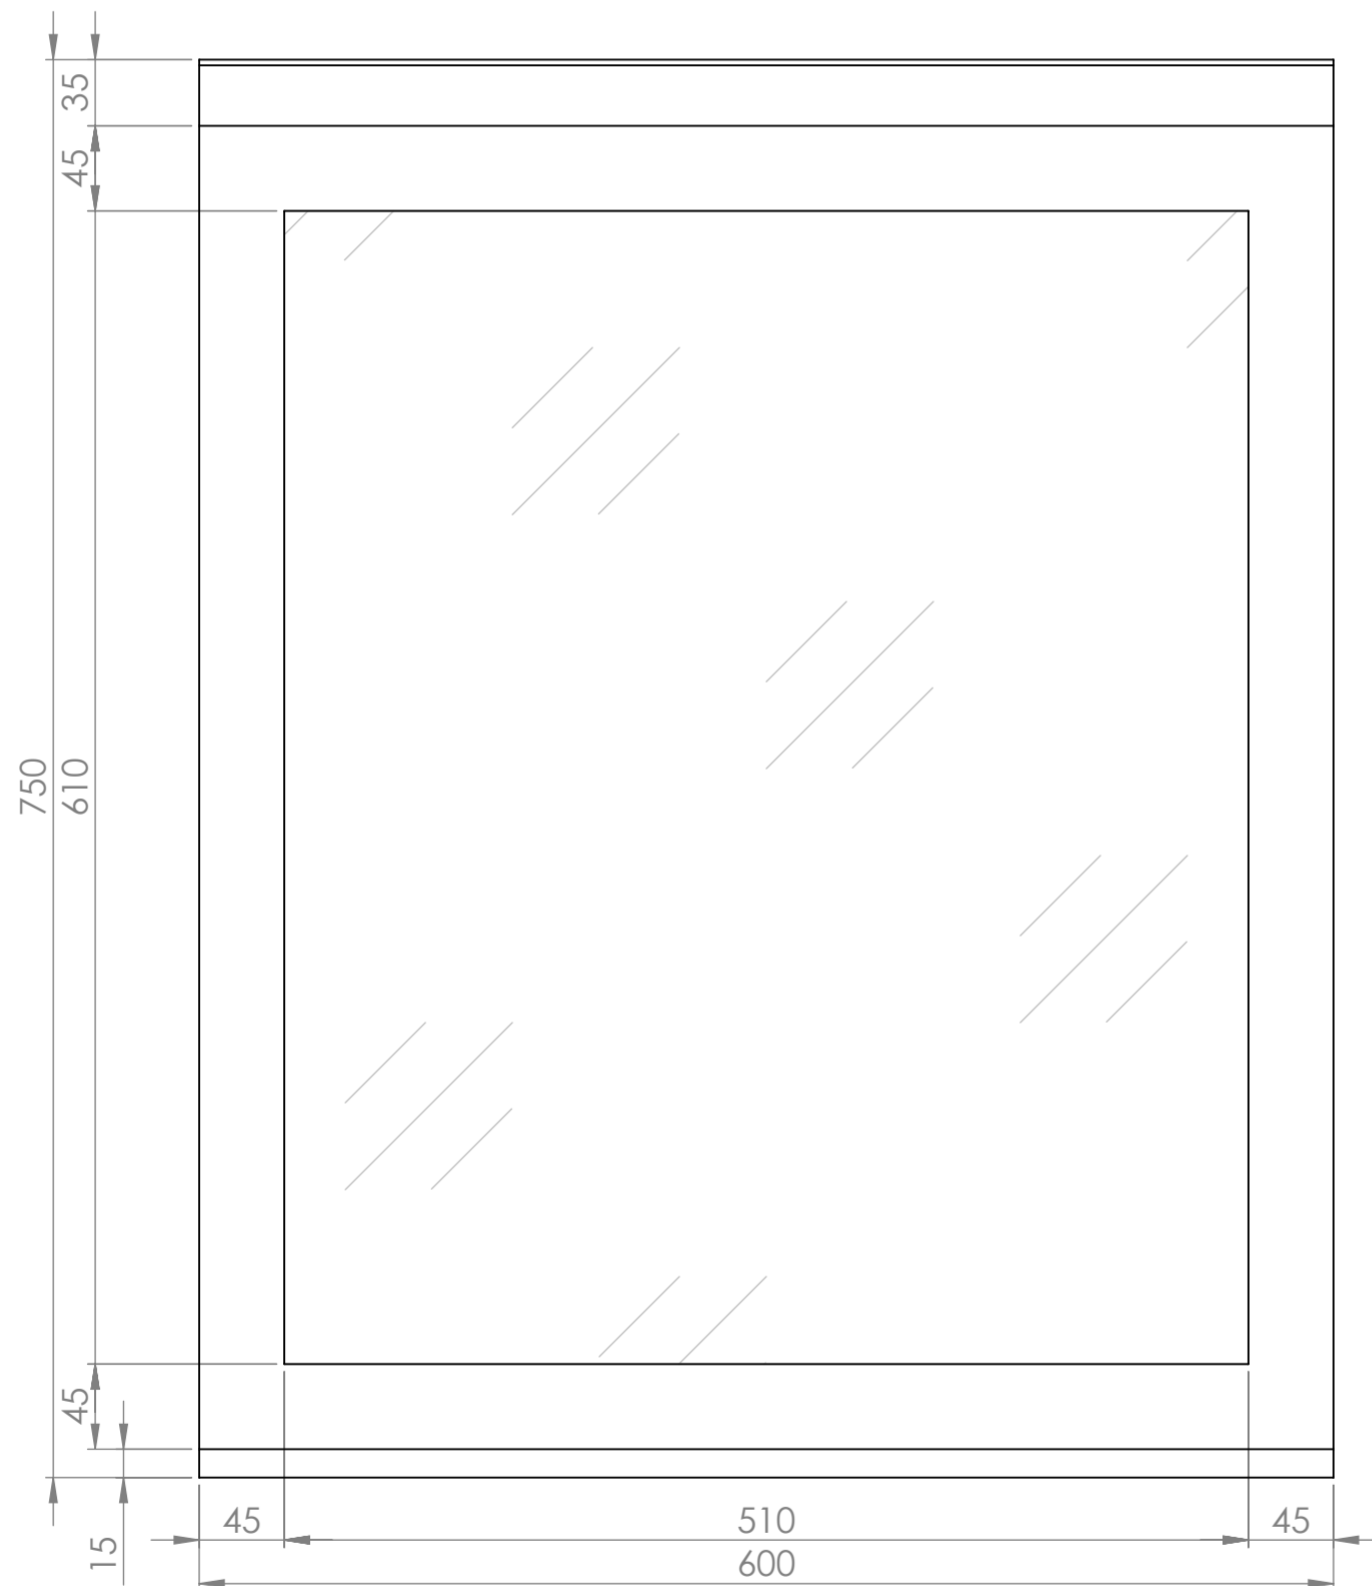

Top View - Section View

Front View

Side View - Section View

LUSO

Product Name	Gainsborough Mirror
Material	Wood
Size, mm	600 x 750 x 120

All dimensions provided in millimeters.