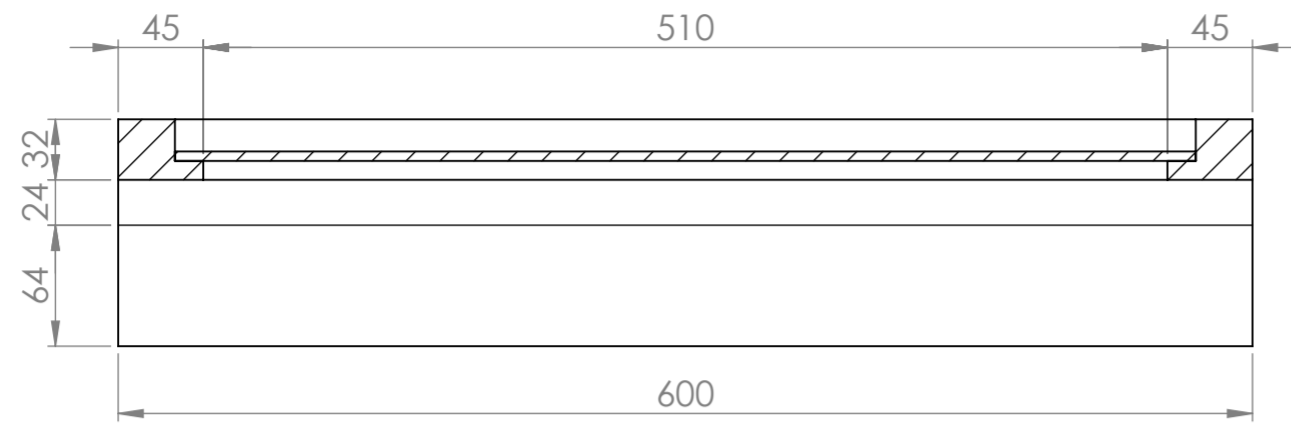

Top View - Section View

Front View

Side View - Section View

LUSO

Product Name	Gainsborough Mirror
Material	Wood
Size, mm	600 x 750 x 120

All dimensions provided in millimeters.