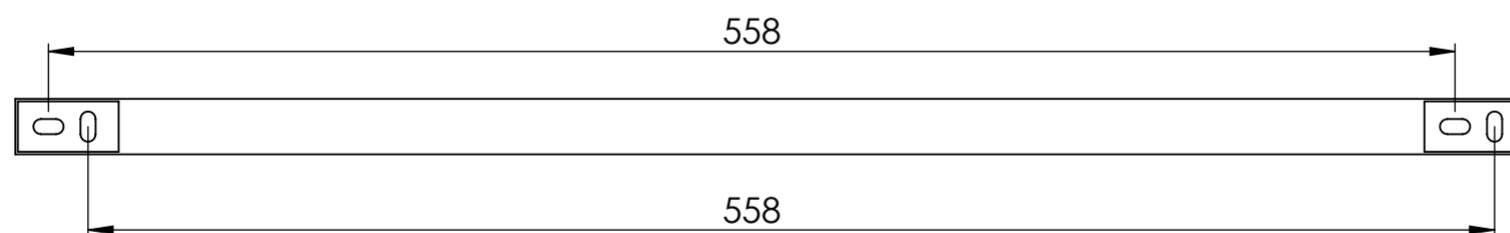

Top View

Side View

Back View

LUSO	Product Name	Mia Series
	Product Type	Towel Bar Rail 600

All dimensions provided in millimeters.