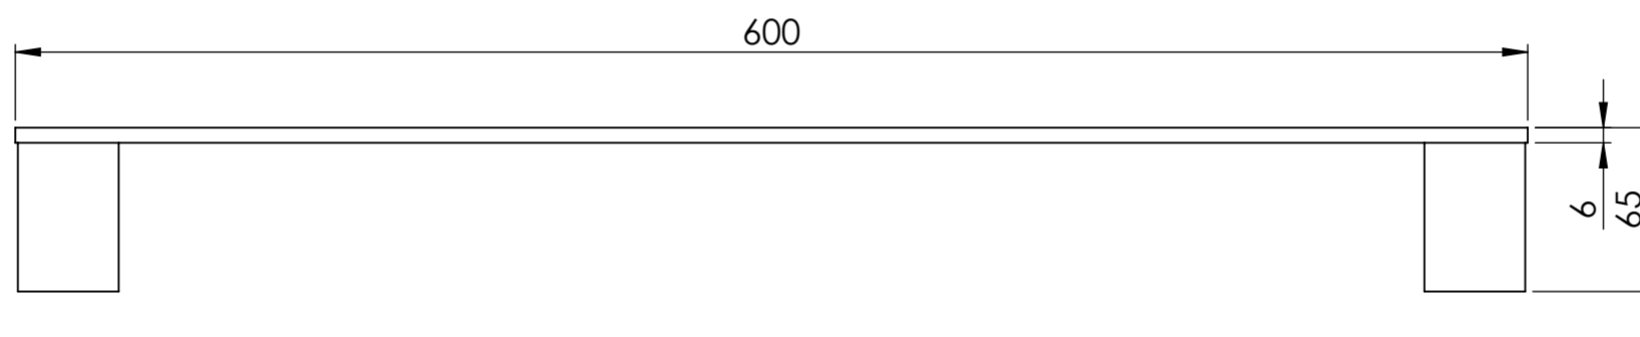

Top View

Side View

Back View

LUSO	Product Name	Mia Series
	Product Type	Towel Bar Rail 600

All dimensions provided in millimeters.