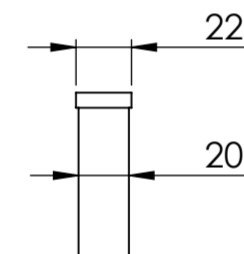

Top View

Side View

Back View

LUSO	Product Name	Mia Series
	Product Type	Towel Bar Rail 600

All dimensions provided in millimeters.