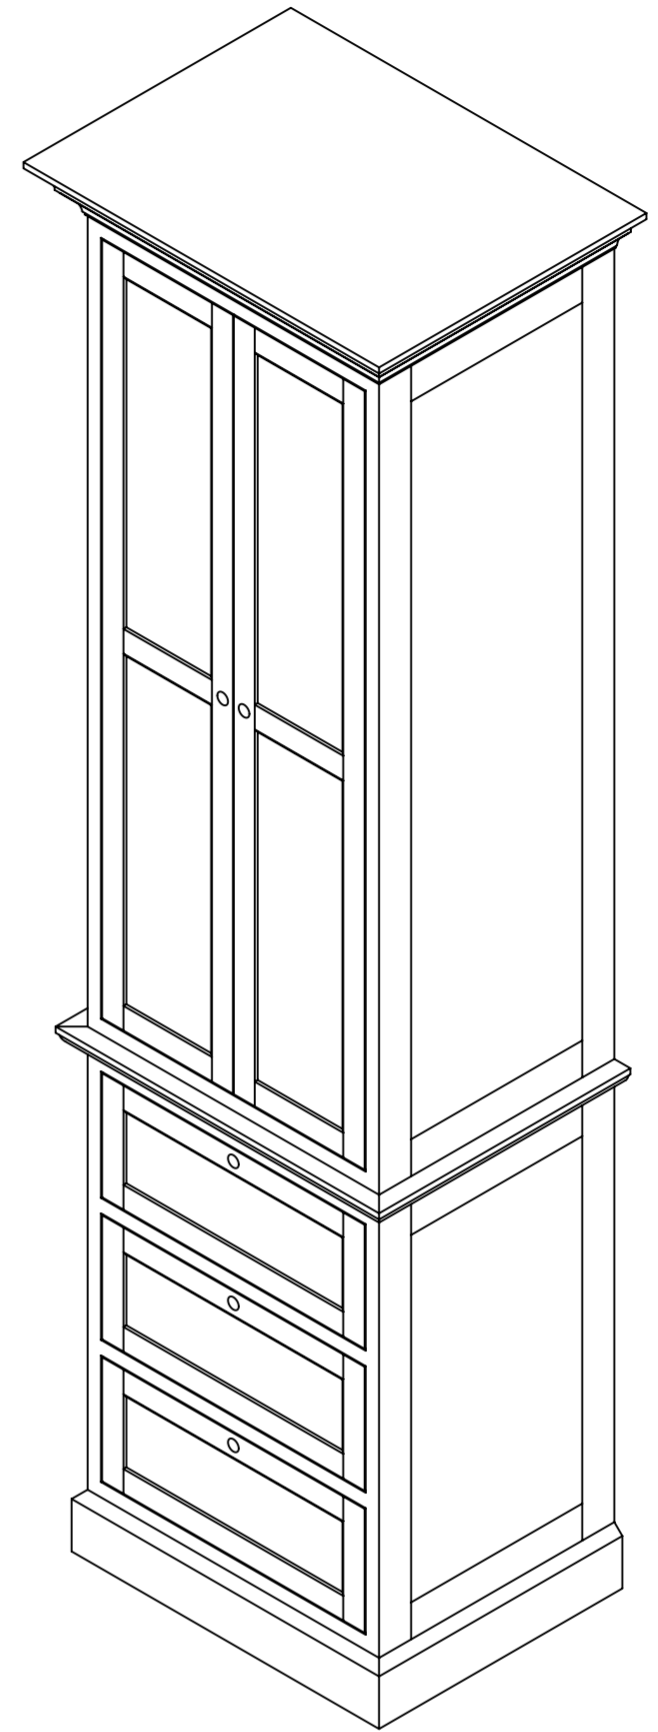

Front View

Side View

Top View

LUSO

Product Name

Harland Floorstanding Storage Cabinet

Product Size (mm)

2250 x 665 x 500

All dimensions provided in millimeters.