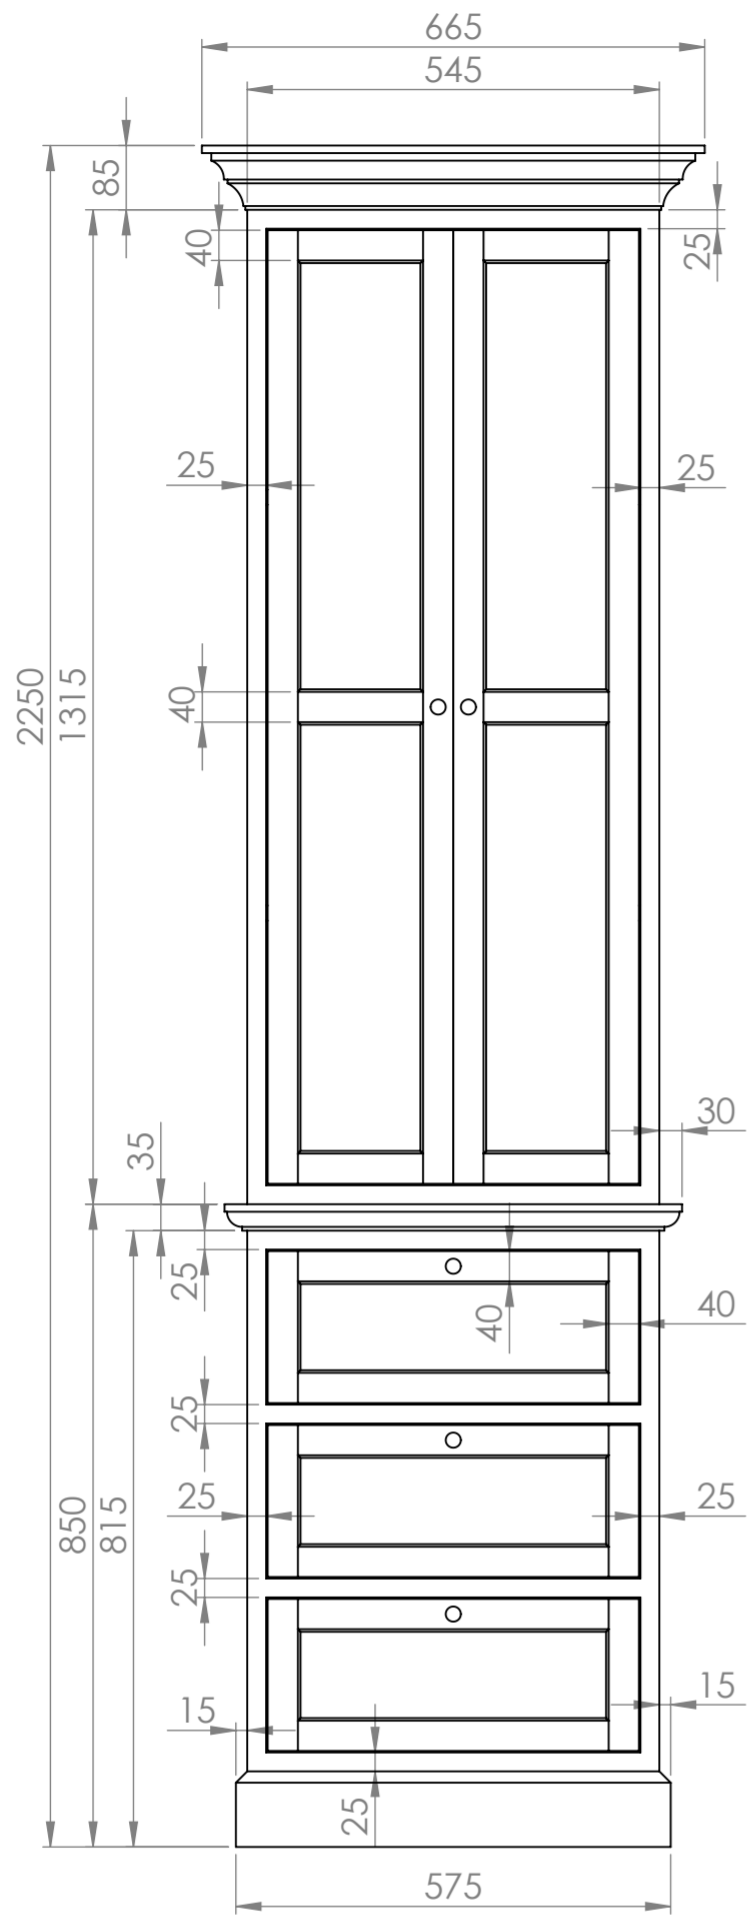

Front View

Side View

Top View

LUSO

Product Name

Harland Floorstanding Storage Cabinet

Product Size (mm)

2250 x 665 x 500

All dimensions provided in millimeters.