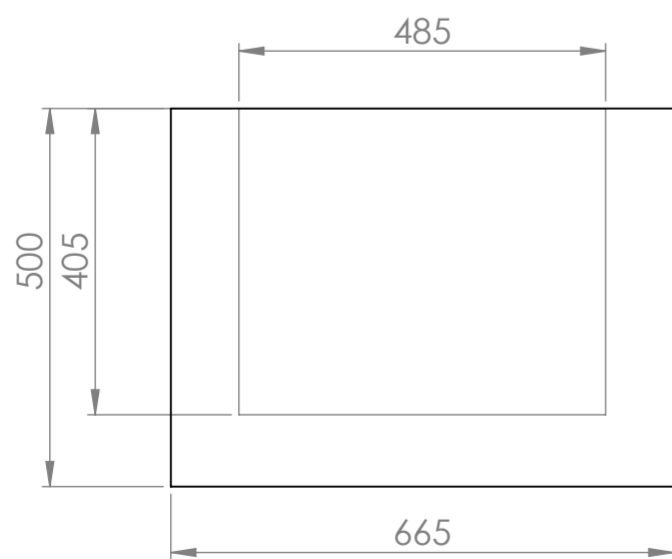

Front View

Side View

Top View

LUSO

Product Name

Harland Floorstanding Storage Cabinet

Product Size (mm)

2250 x 665 x 500

All dimensions provided in millimeters.