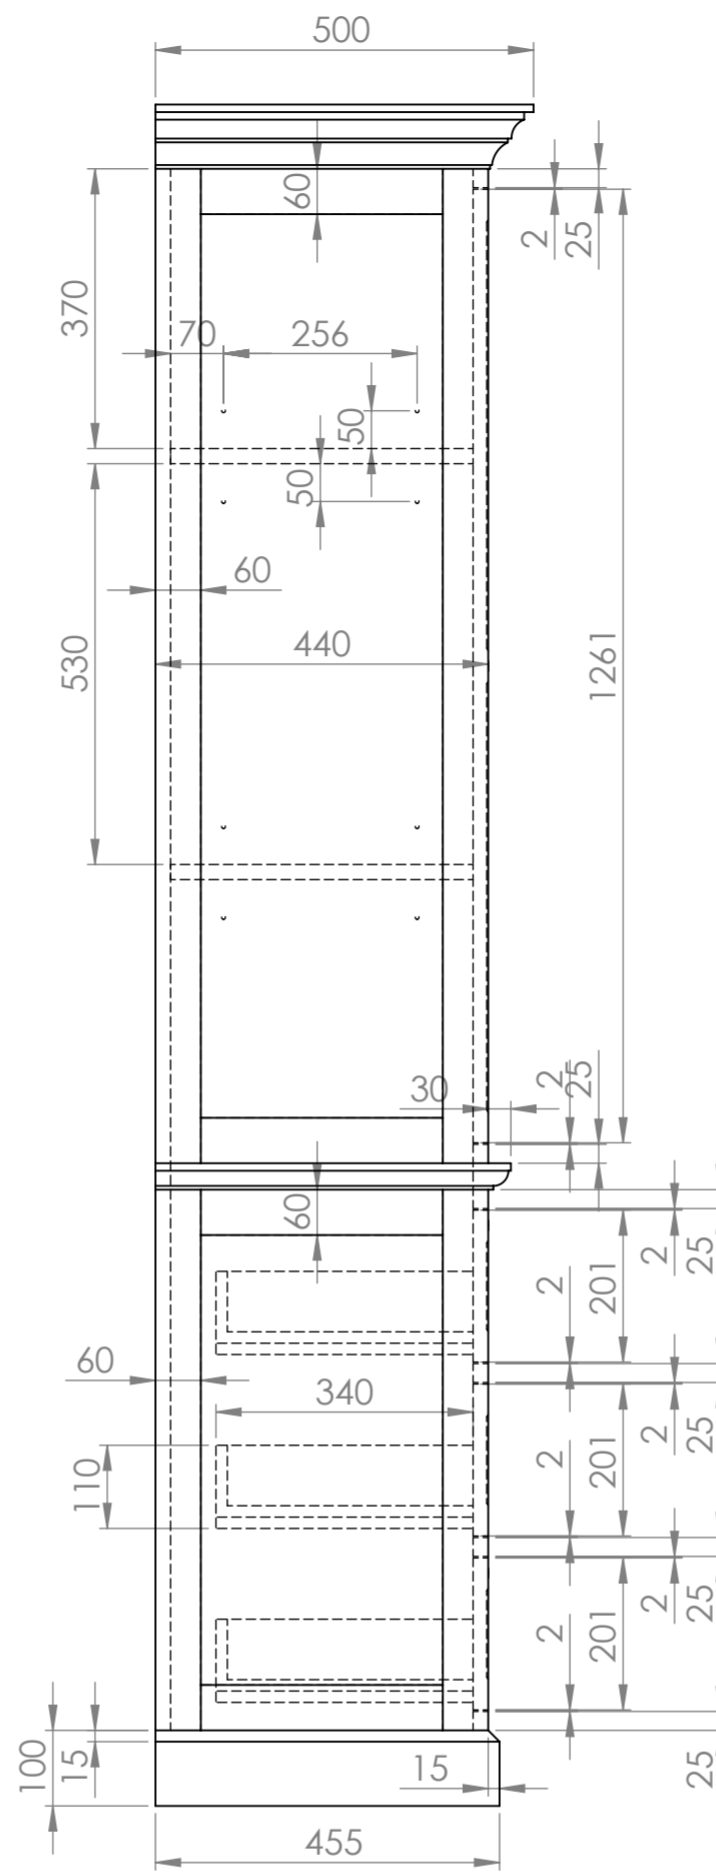

Front View

Side View

Top View

LUSO

Product Name

Harland Floorstanding Storage Cabinet

Product Size (mm)

2250 x 665 x 500

All dimensions provided in millimeters.