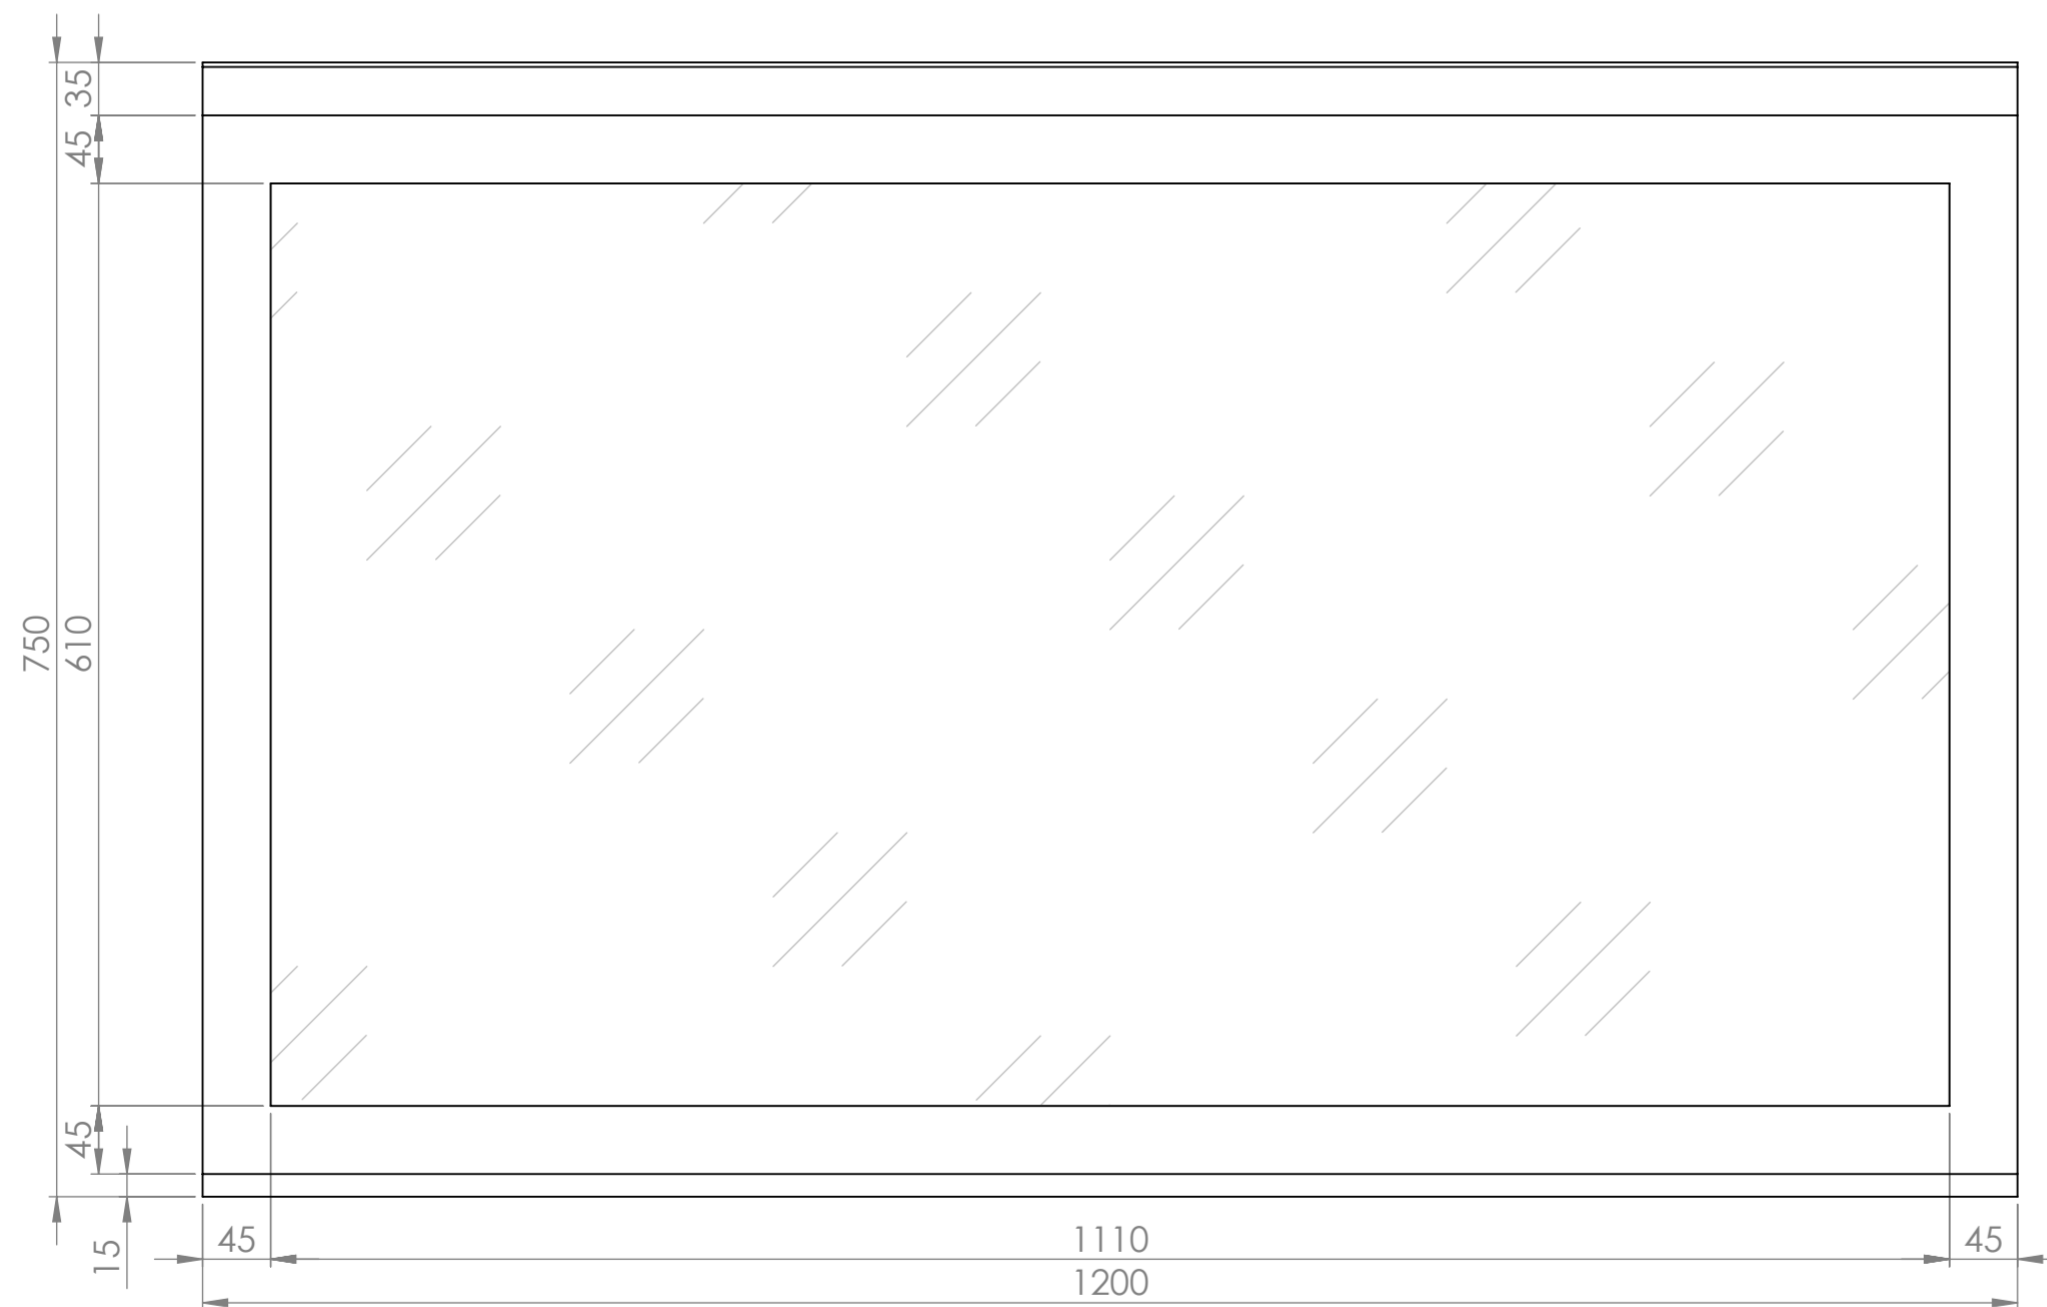

Top View - Section View

Front View

Side View - Section View

LUSO	Product Name	Gainsborough Mirror
	Material	Wood
	Size, mm	1200 x 750 x 120

All dimensions provided in millimeters.