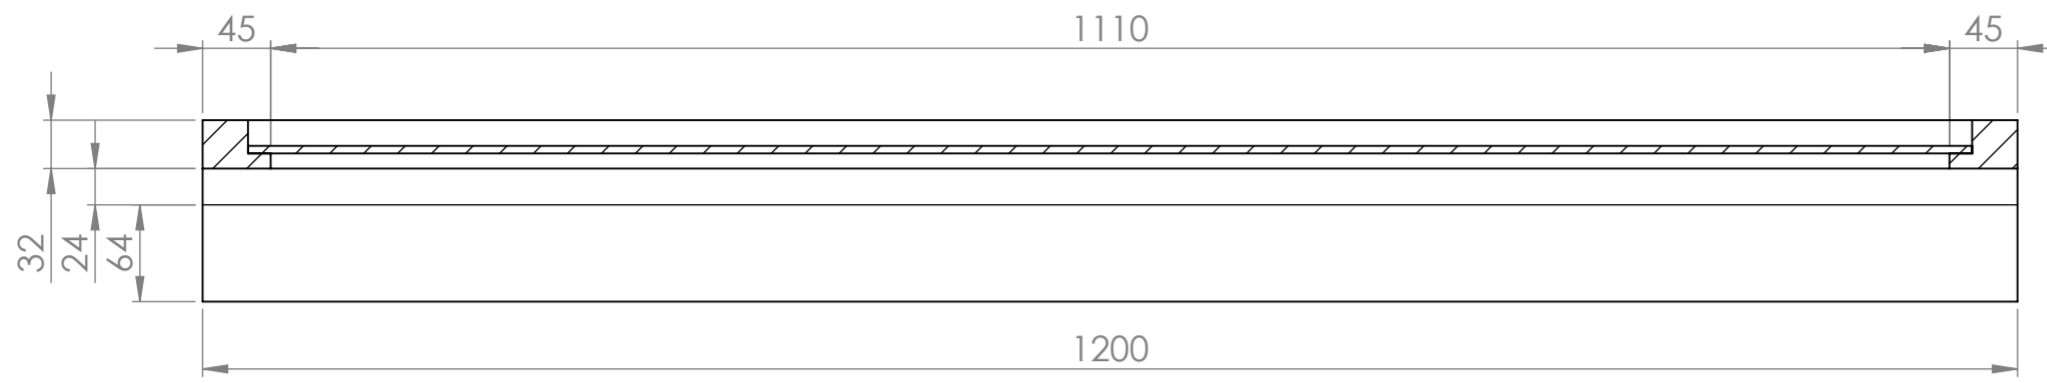

Top View - Section View

Front View

Side View - Section View

LUSO	Product Name	Gainsborough Mirror
	Material	Wood
	Size, mm	1200 x 750 x 120

All dimensions provided in millimeters.