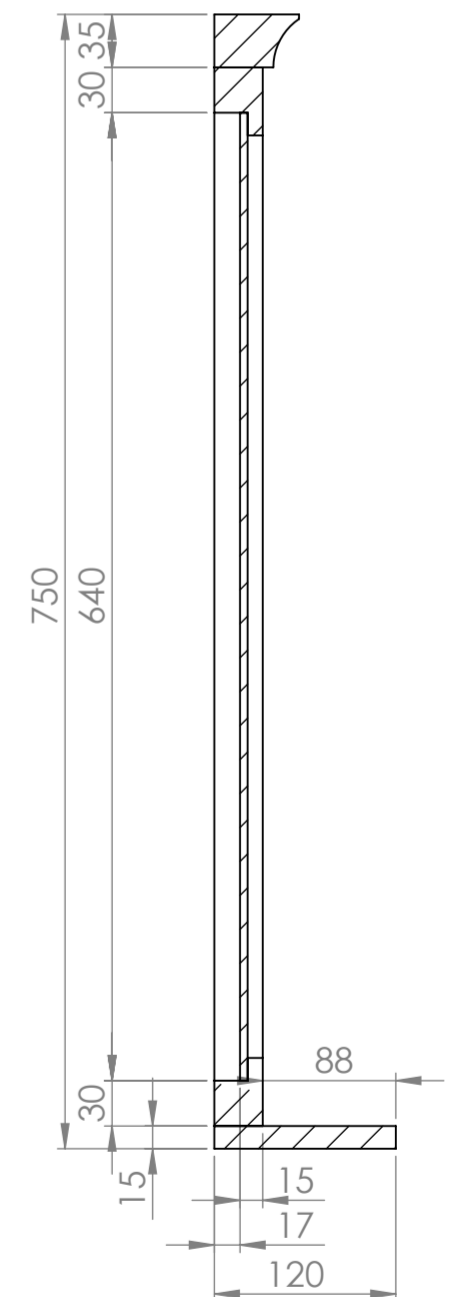

Top View - Section View

Front View

Side View - Section View

LUSO	Product Name	Gainsborough Mirror
	Material	Wood
	Size, mm	1200 x 750 x 120

All dimensions provided in millimeters.