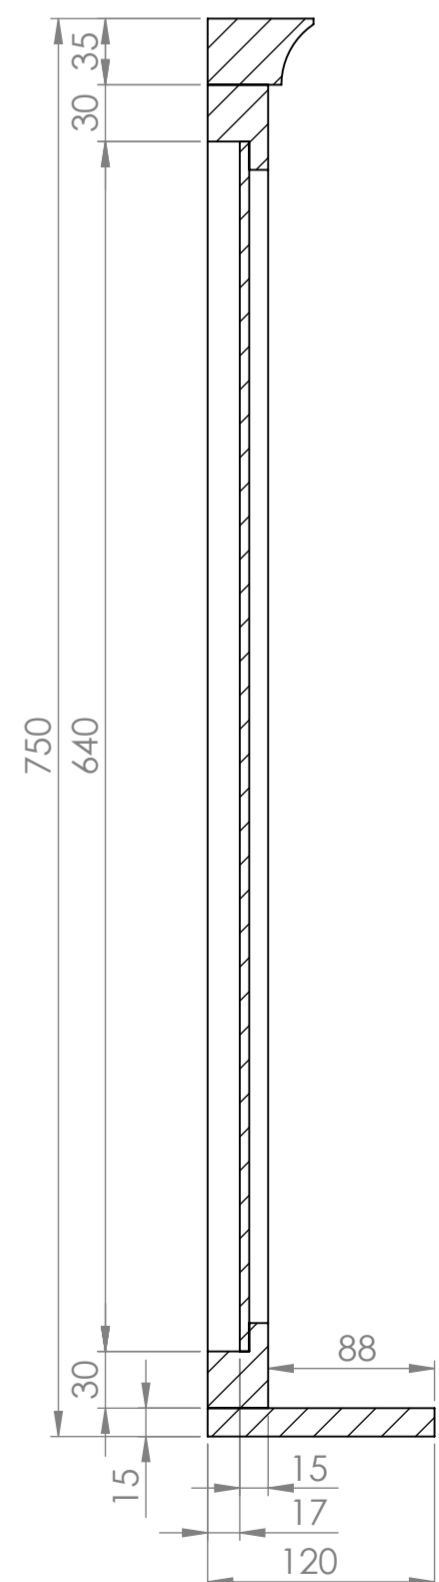

Top View - Section View

Front View

Side View - Section View

LUSSO

Product Name	Gainsborough Mirror
Material	Wood
Size, mm	1000 x 750 x 120

All dimensions provided in millimeters.