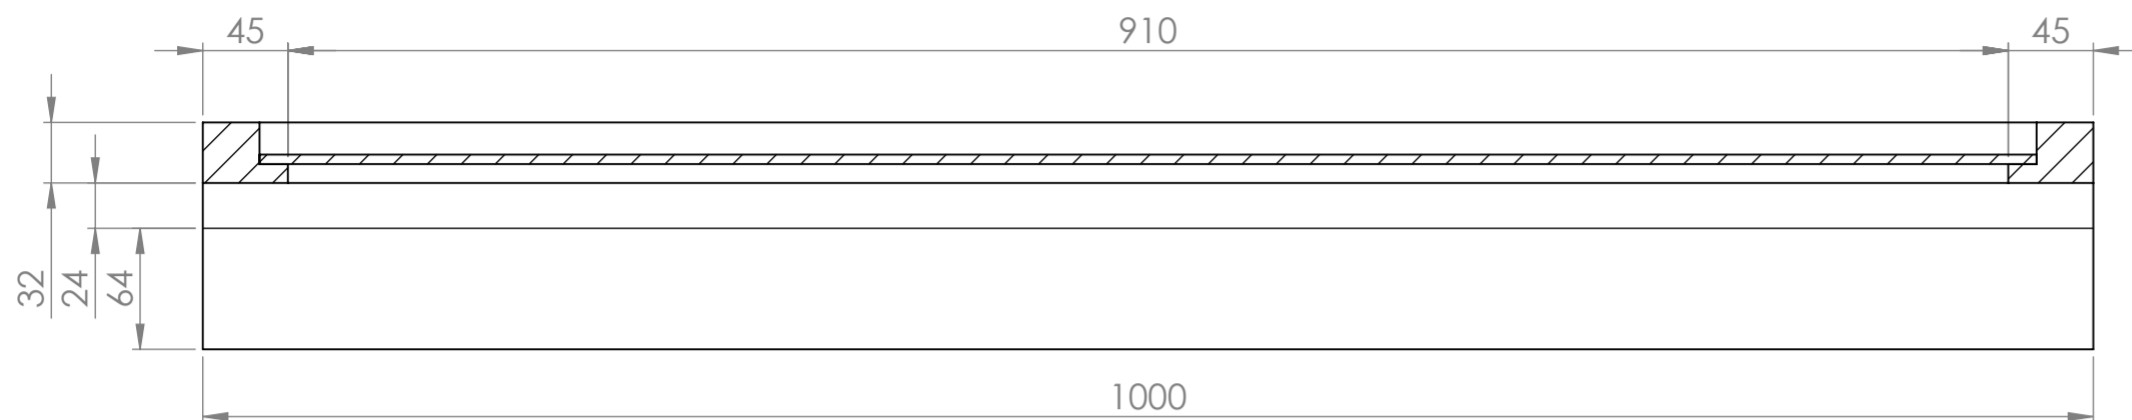

Top View - Section View

Front View

Side View - Section View

LUSSO

Product Name	Gainsborough Mirror
Material	Wood
Size, mm	1000 x 750 x 120

All dimensions provided in millimeters.