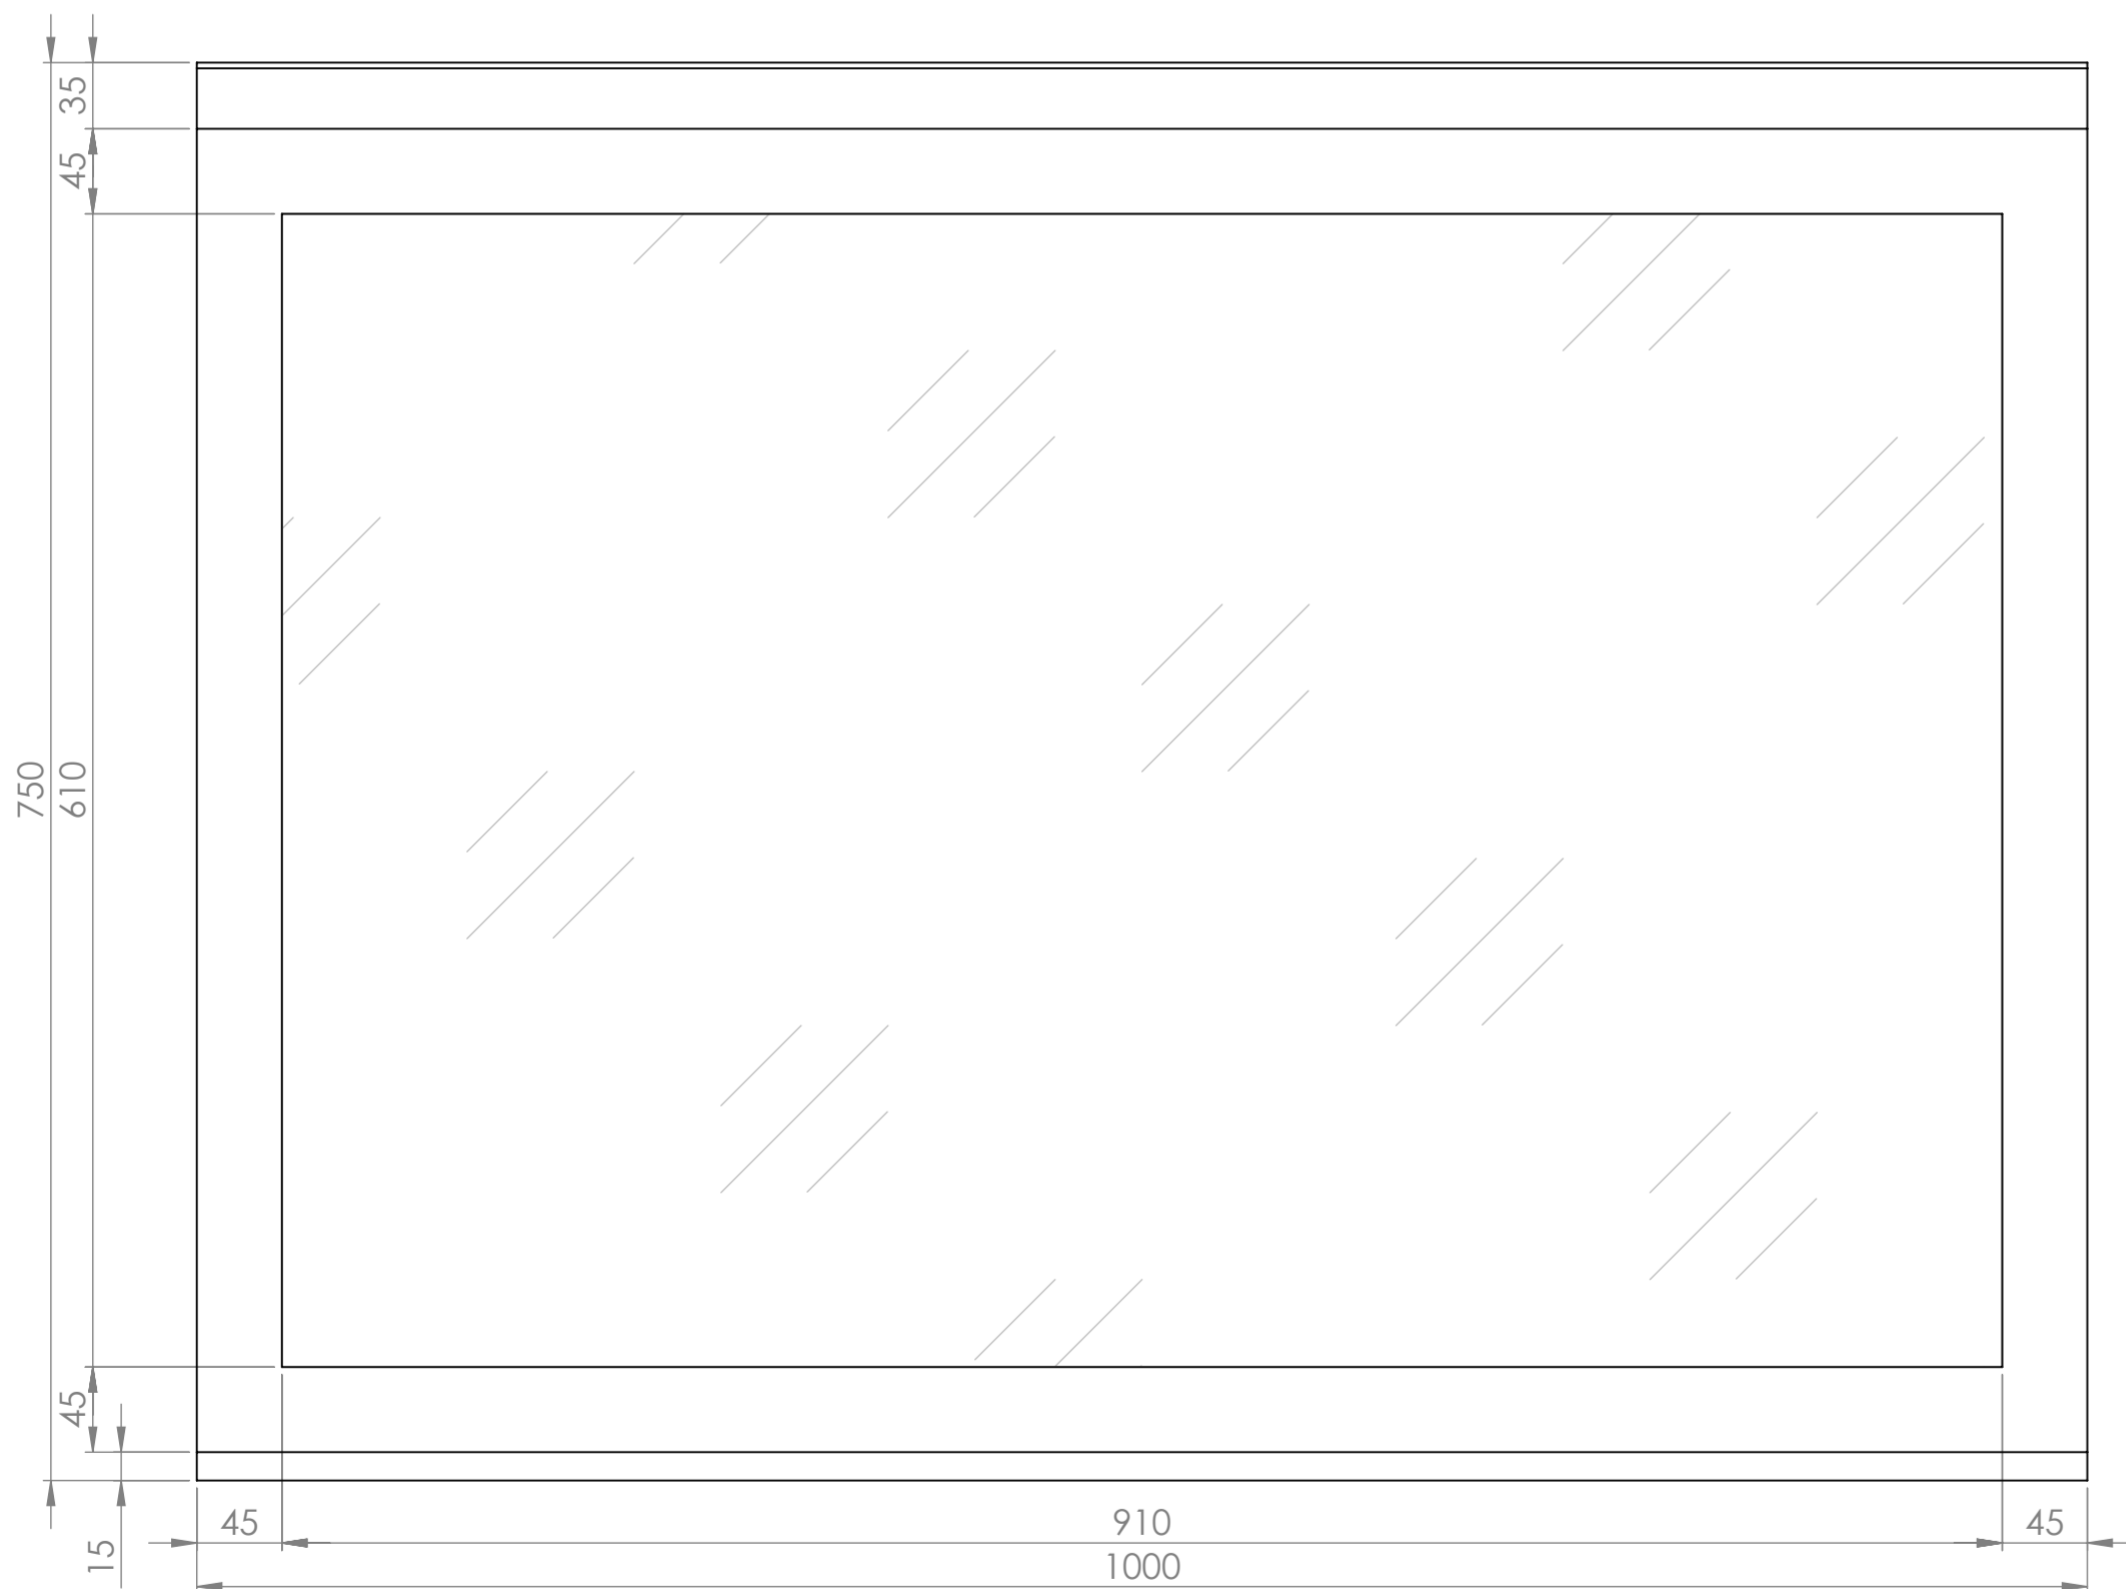

Top View - Section View

Front View

Side View - Section View

LUSSO

Product Name	Gainsborough Mirror
Material	Wood
Size, mm	1000 x 750 x 120

All dimensions provided in millimeters.