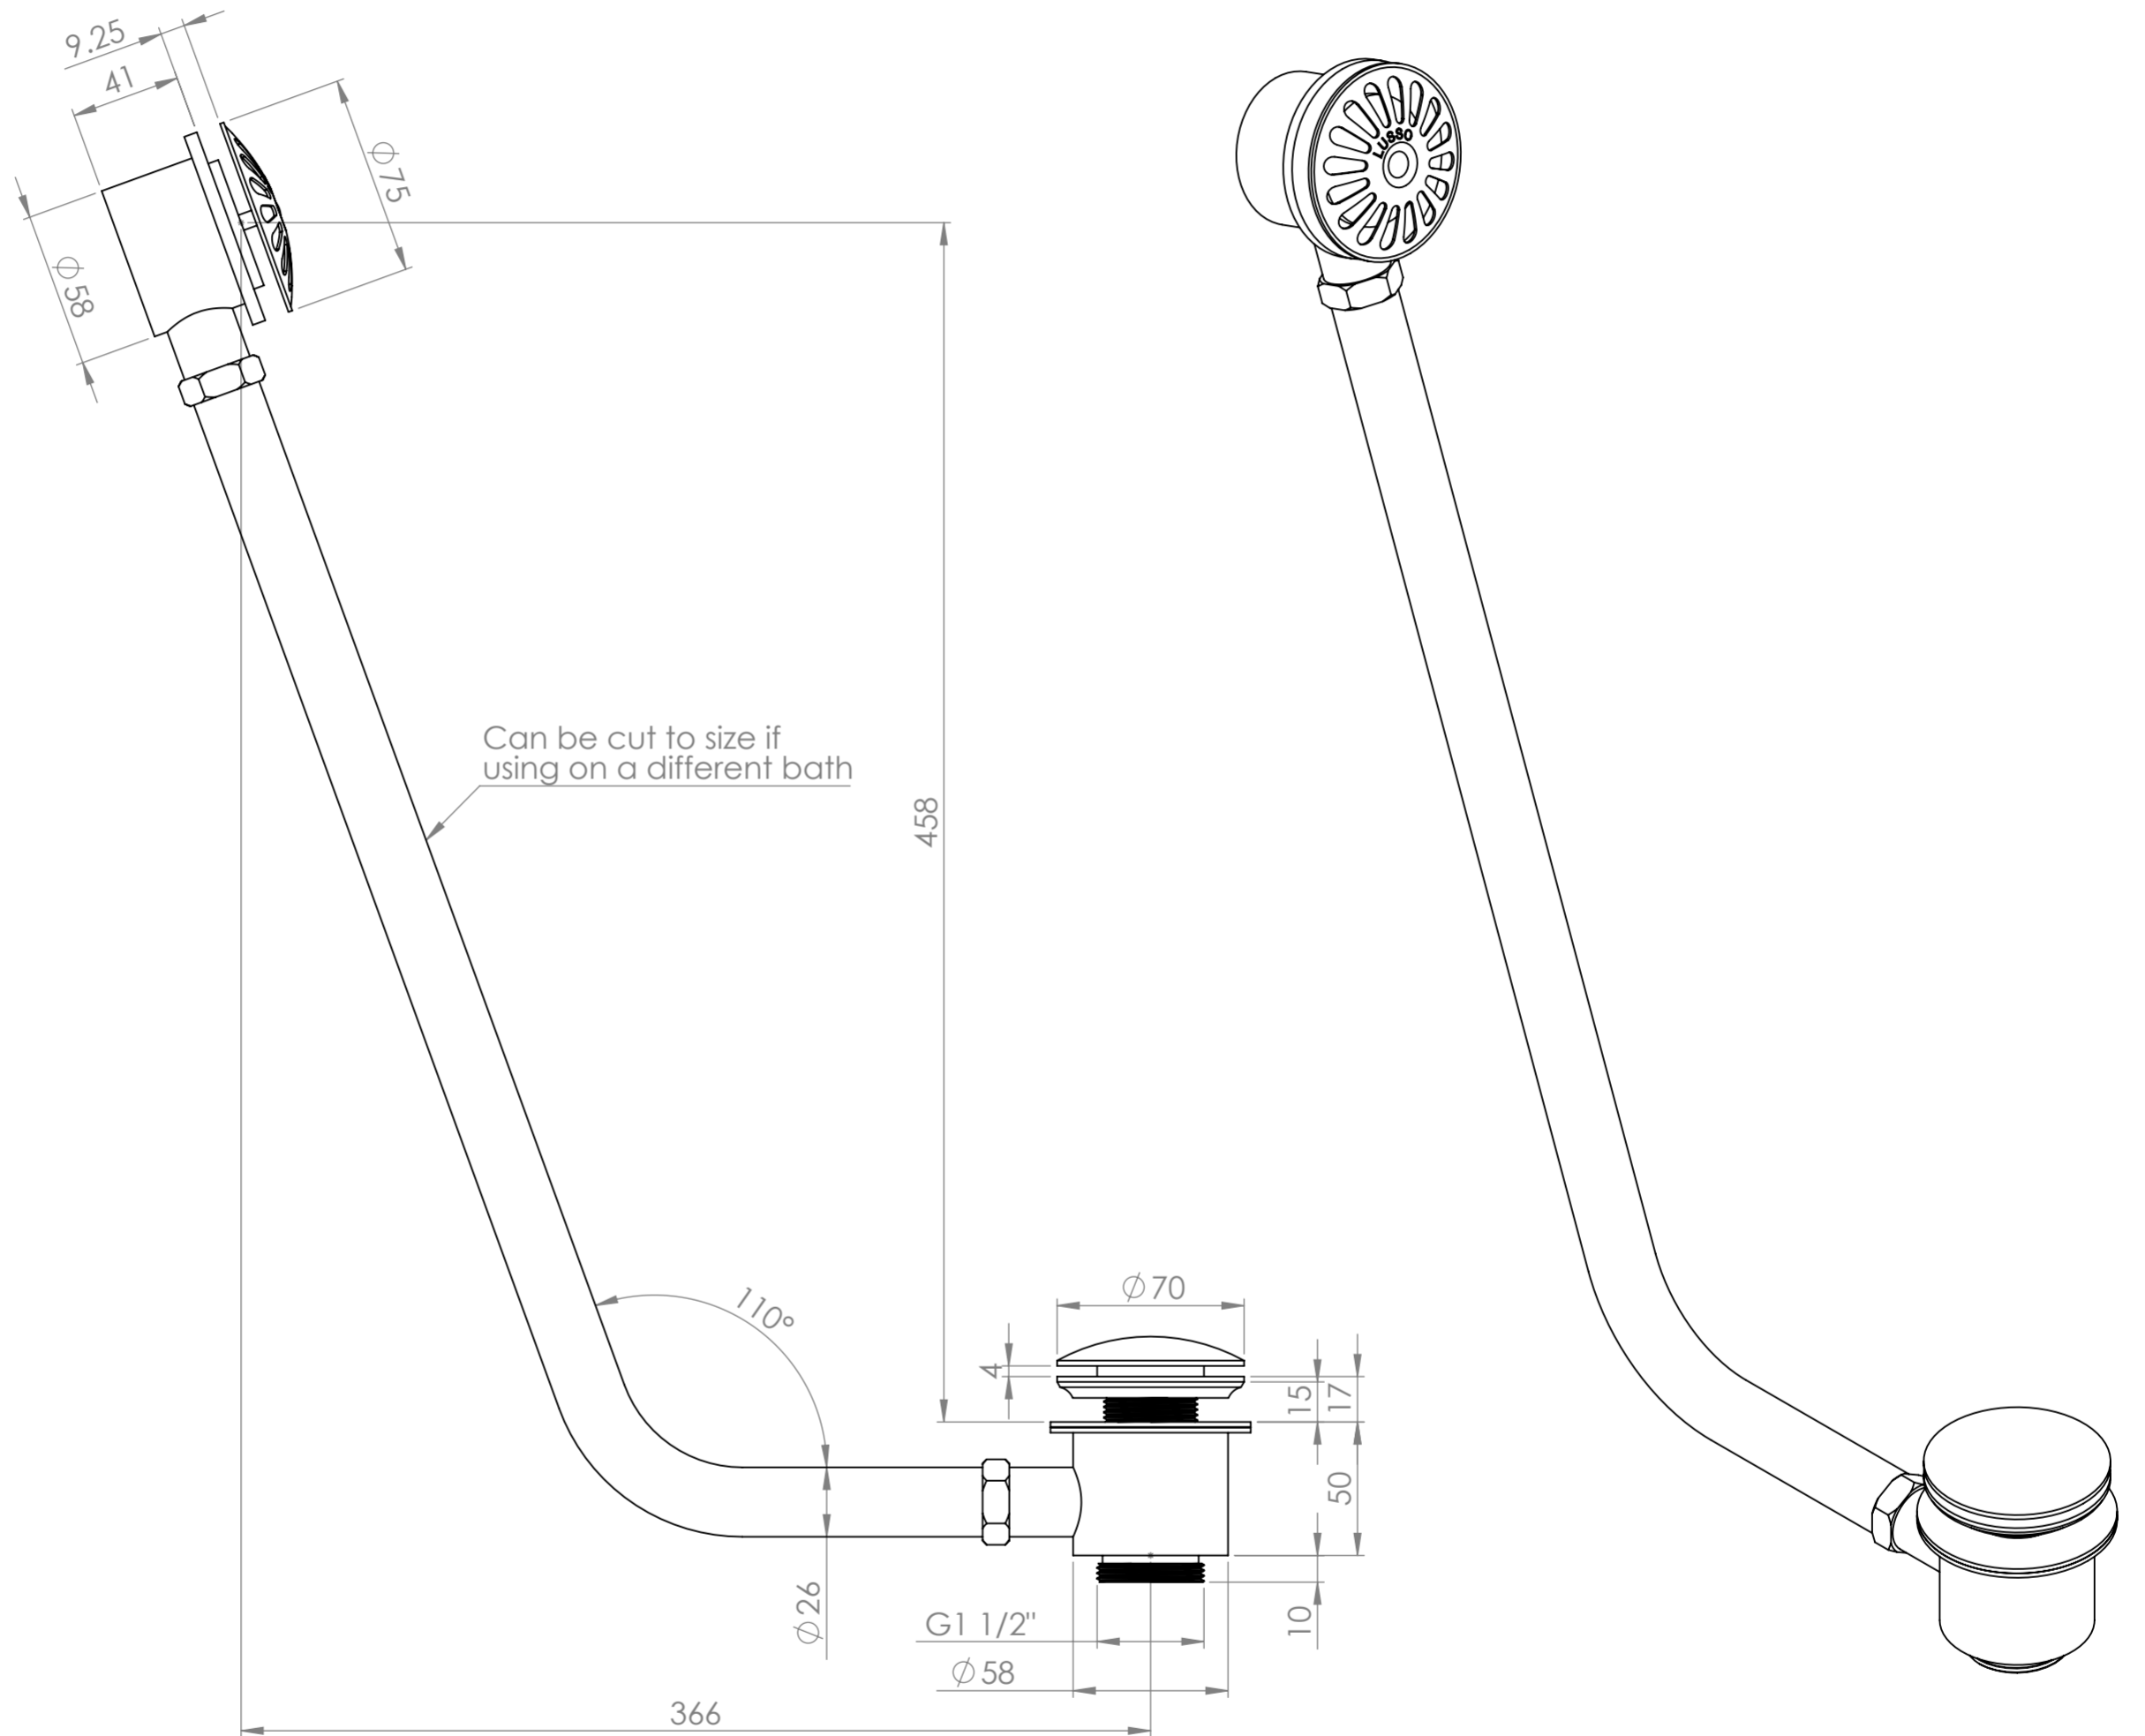

Front View

Side View

**LUSSO**

Product Type

Waste Kit

Product Name

Low Profile Exposed Overflow Waste Kit

*All dimensions provided in millimeters.*