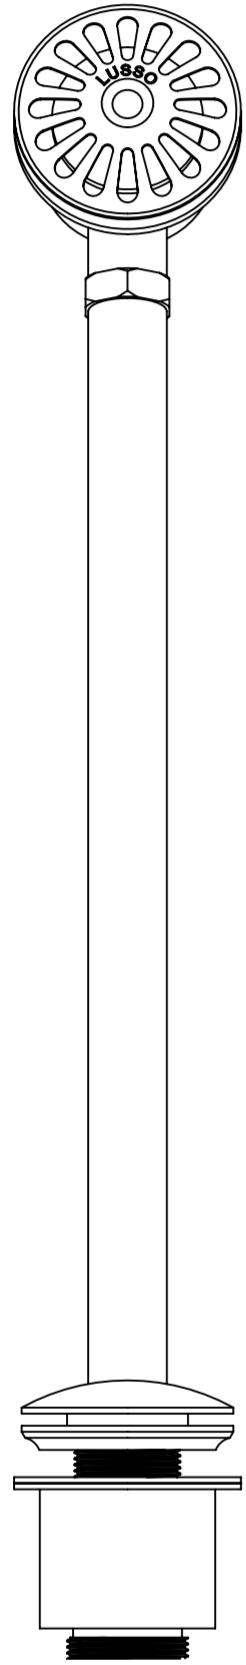

Front View

Side View

**LUSSO**

Product Type

Waste Kit

Product Name

Low Profile Exposed Overflow Waste Kit

*All dimensions provided in millimeters.*