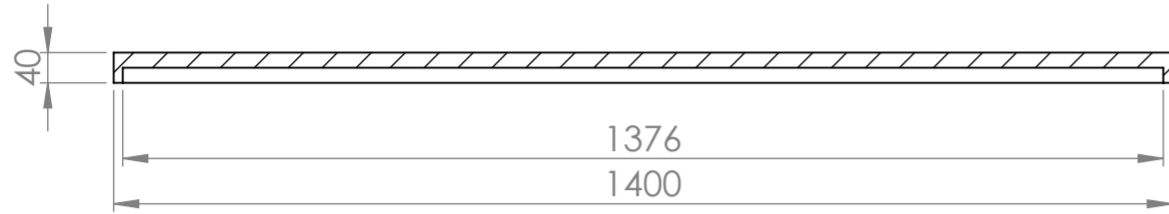

Top View - Section View

Front View

**LUSO**

Product Name	Piana Mirror 1400
Material	Wood
Product Size	1400 x 750 x 40

*All dimensions provided in millimeters.*