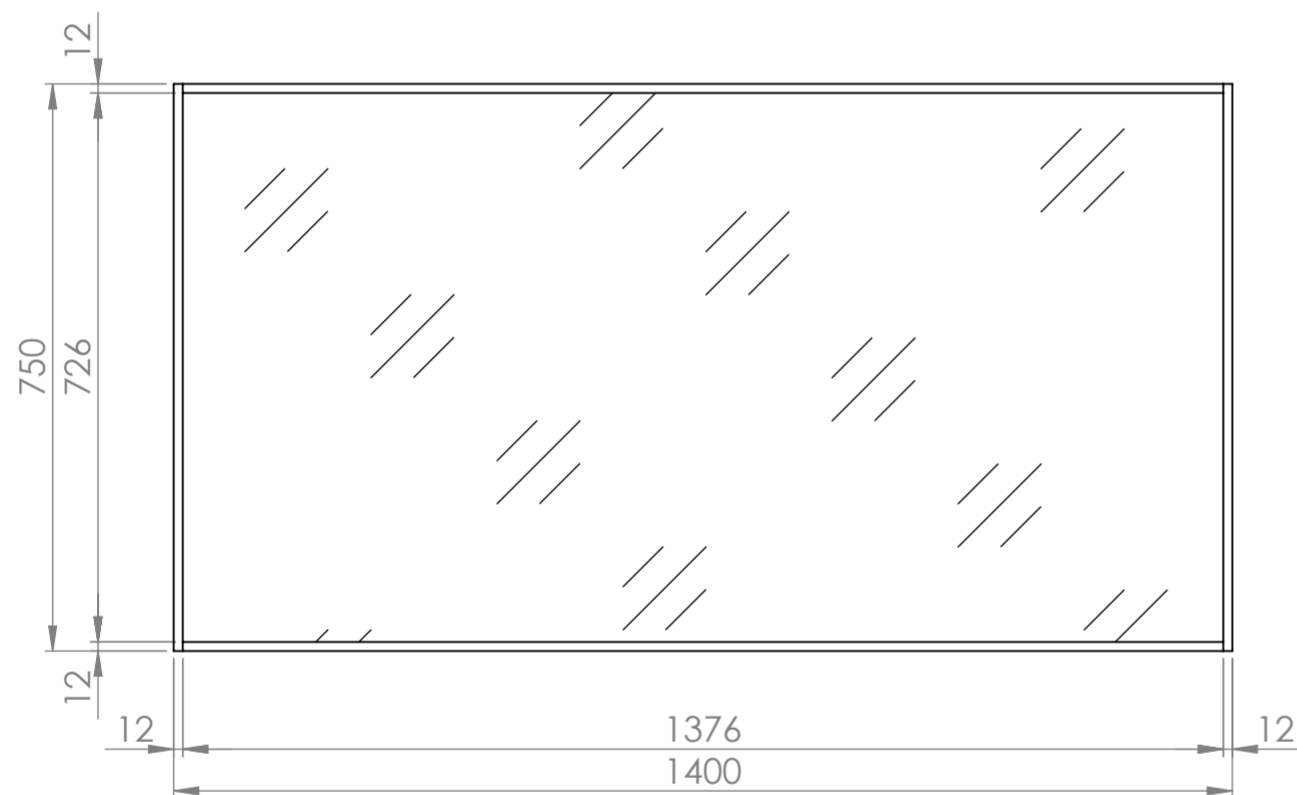

Top View - Section View

Front View

**LUSO**

Product Name	Piana Mirror 1400
Material	Wood
Product Size	1400 x 750 x 40

*All dimensions provided in millimeters.*