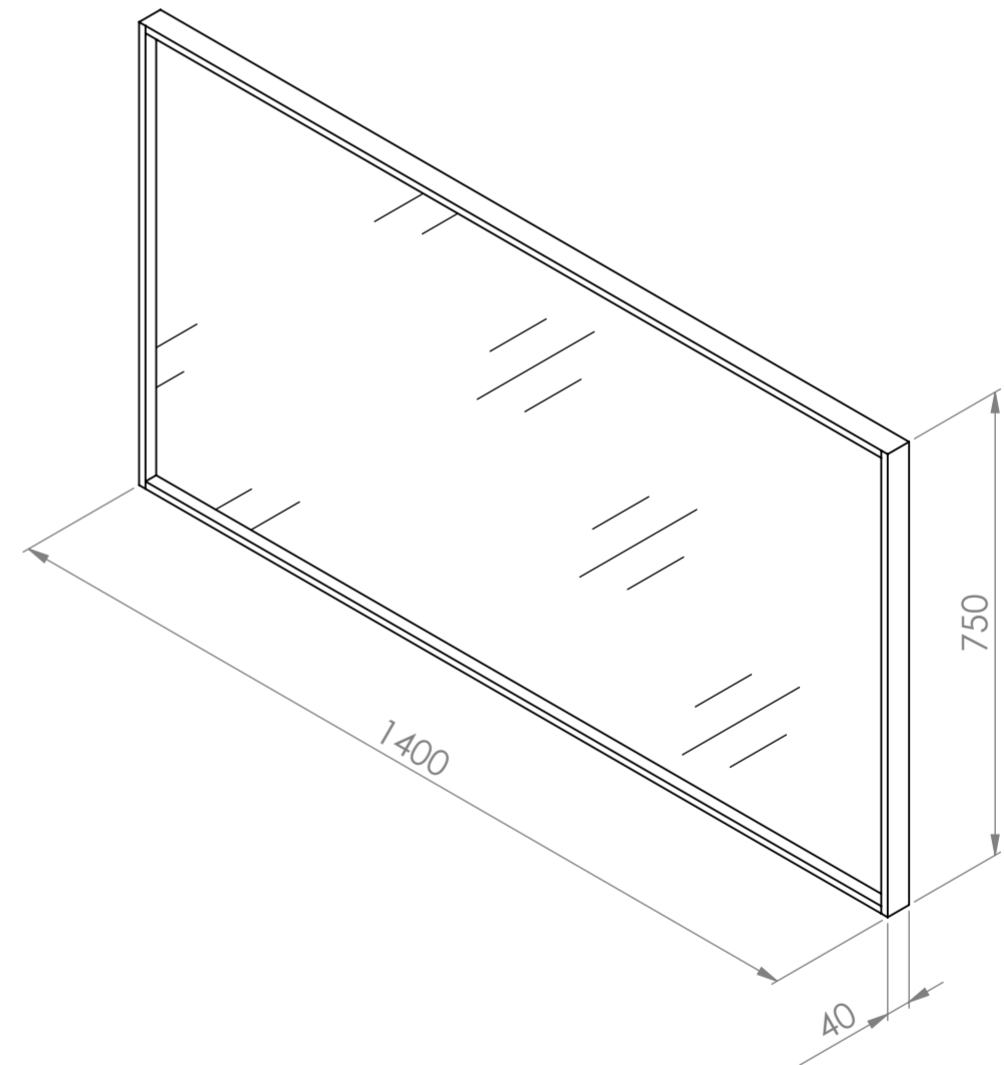

Top View - Section View

Front View

**LUSO**

Product Name	Piana Mirror 1400
Material	Wood
Product Size	1400 x 750 x 40

*All dimensions provided in millimeters.*