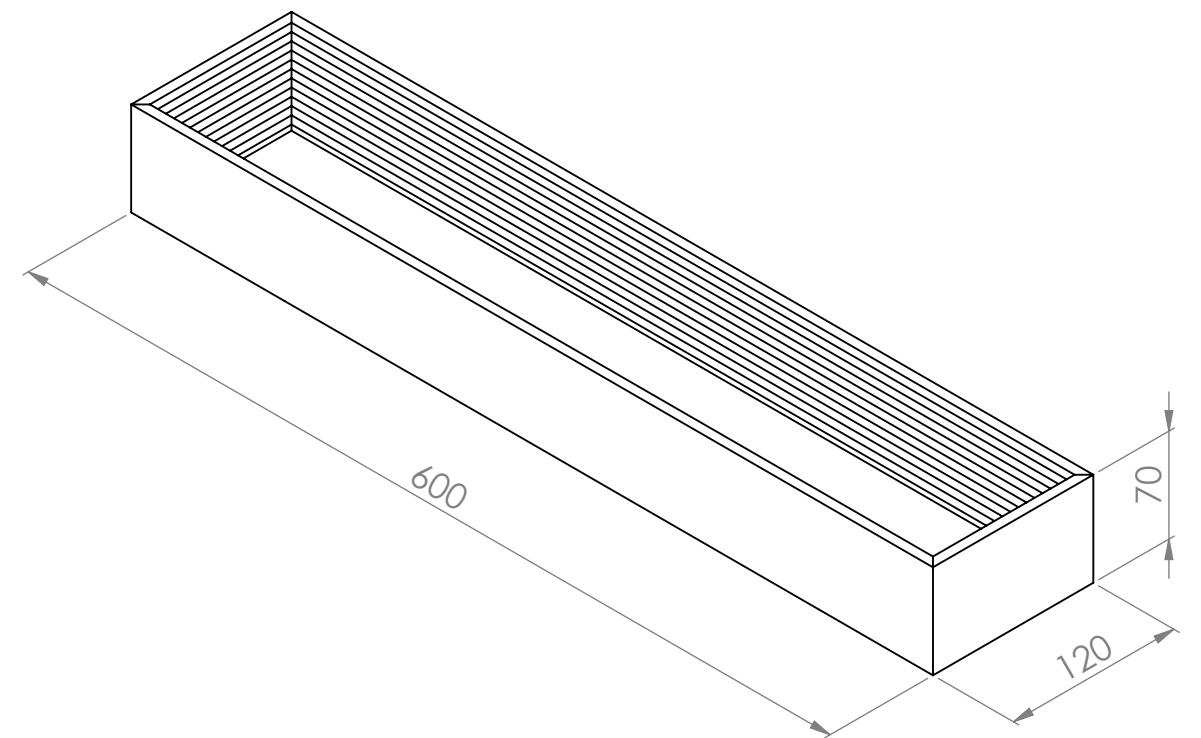

Top View

Back View

LUSSO

Product Name

Moma Towel Rail 600

All dimensions provided in millimeters.