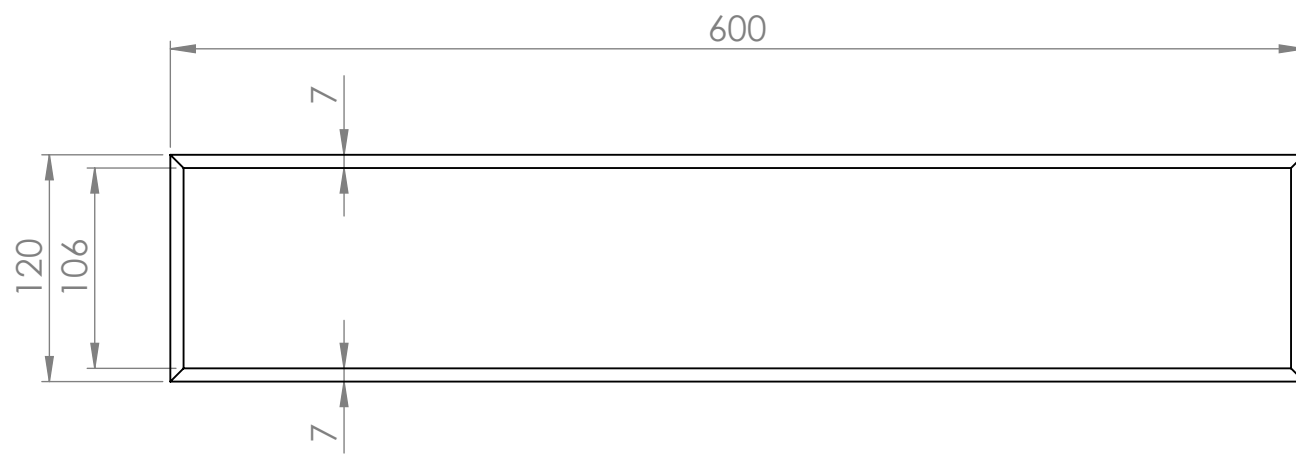

Top View

Back View

LUSSO

Product Name

Moma Towel Rail 600

All dimensions provided in millimeters.