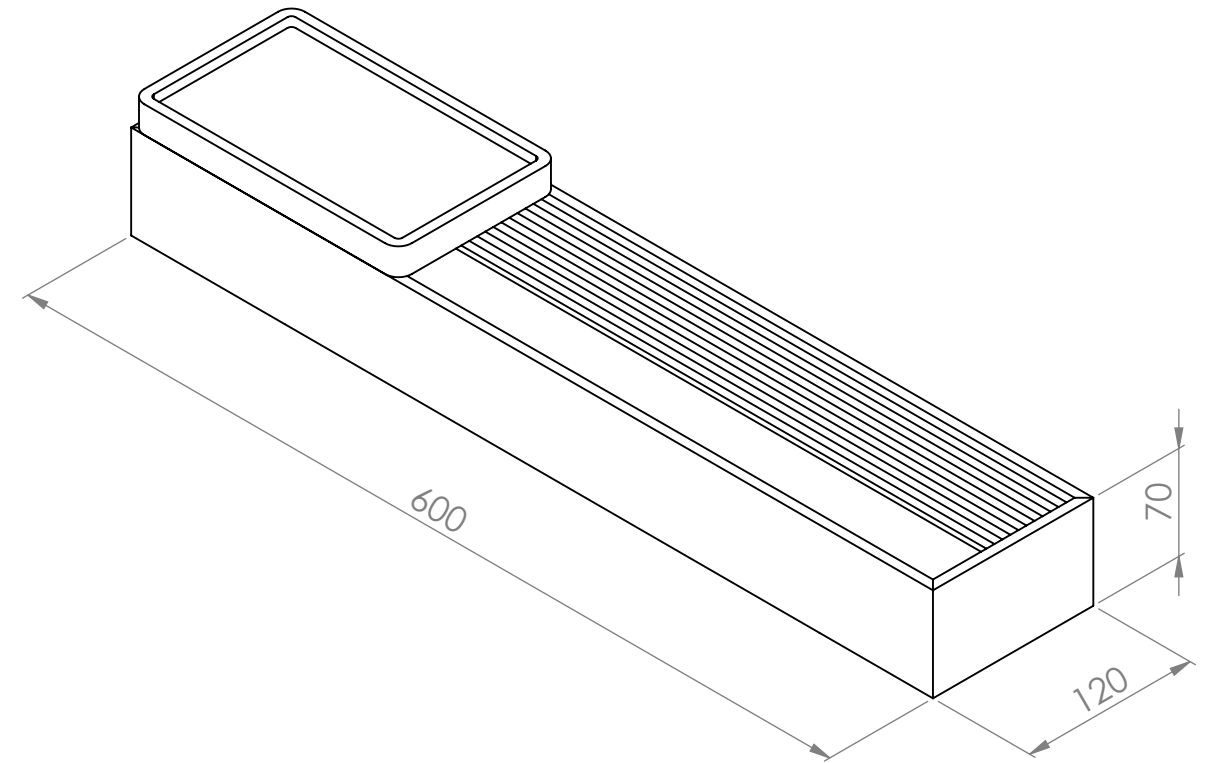

Top View

Back View

LUSSO

Product Name

Moma Towel Rail 600

All dimensions provided in millimeters.