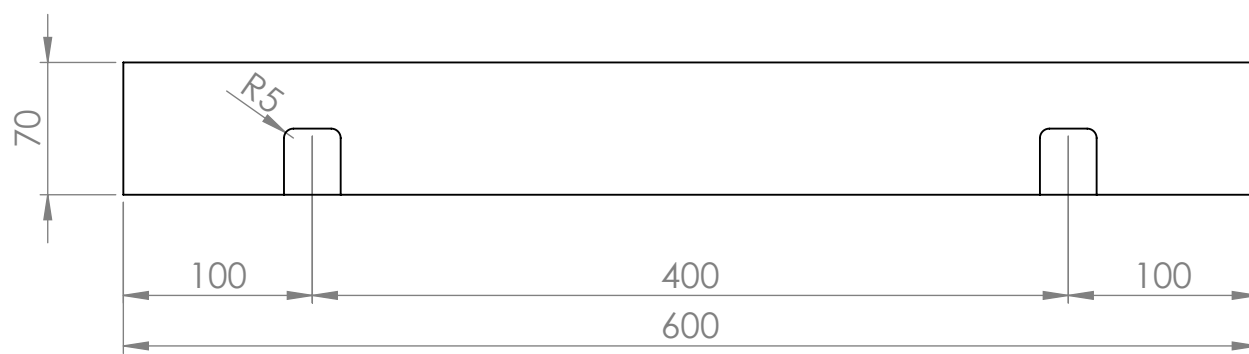

Top View

Back View

LUSSO

Product Name

Moma Towel Rail 600

All dimensions provided in millimeters.