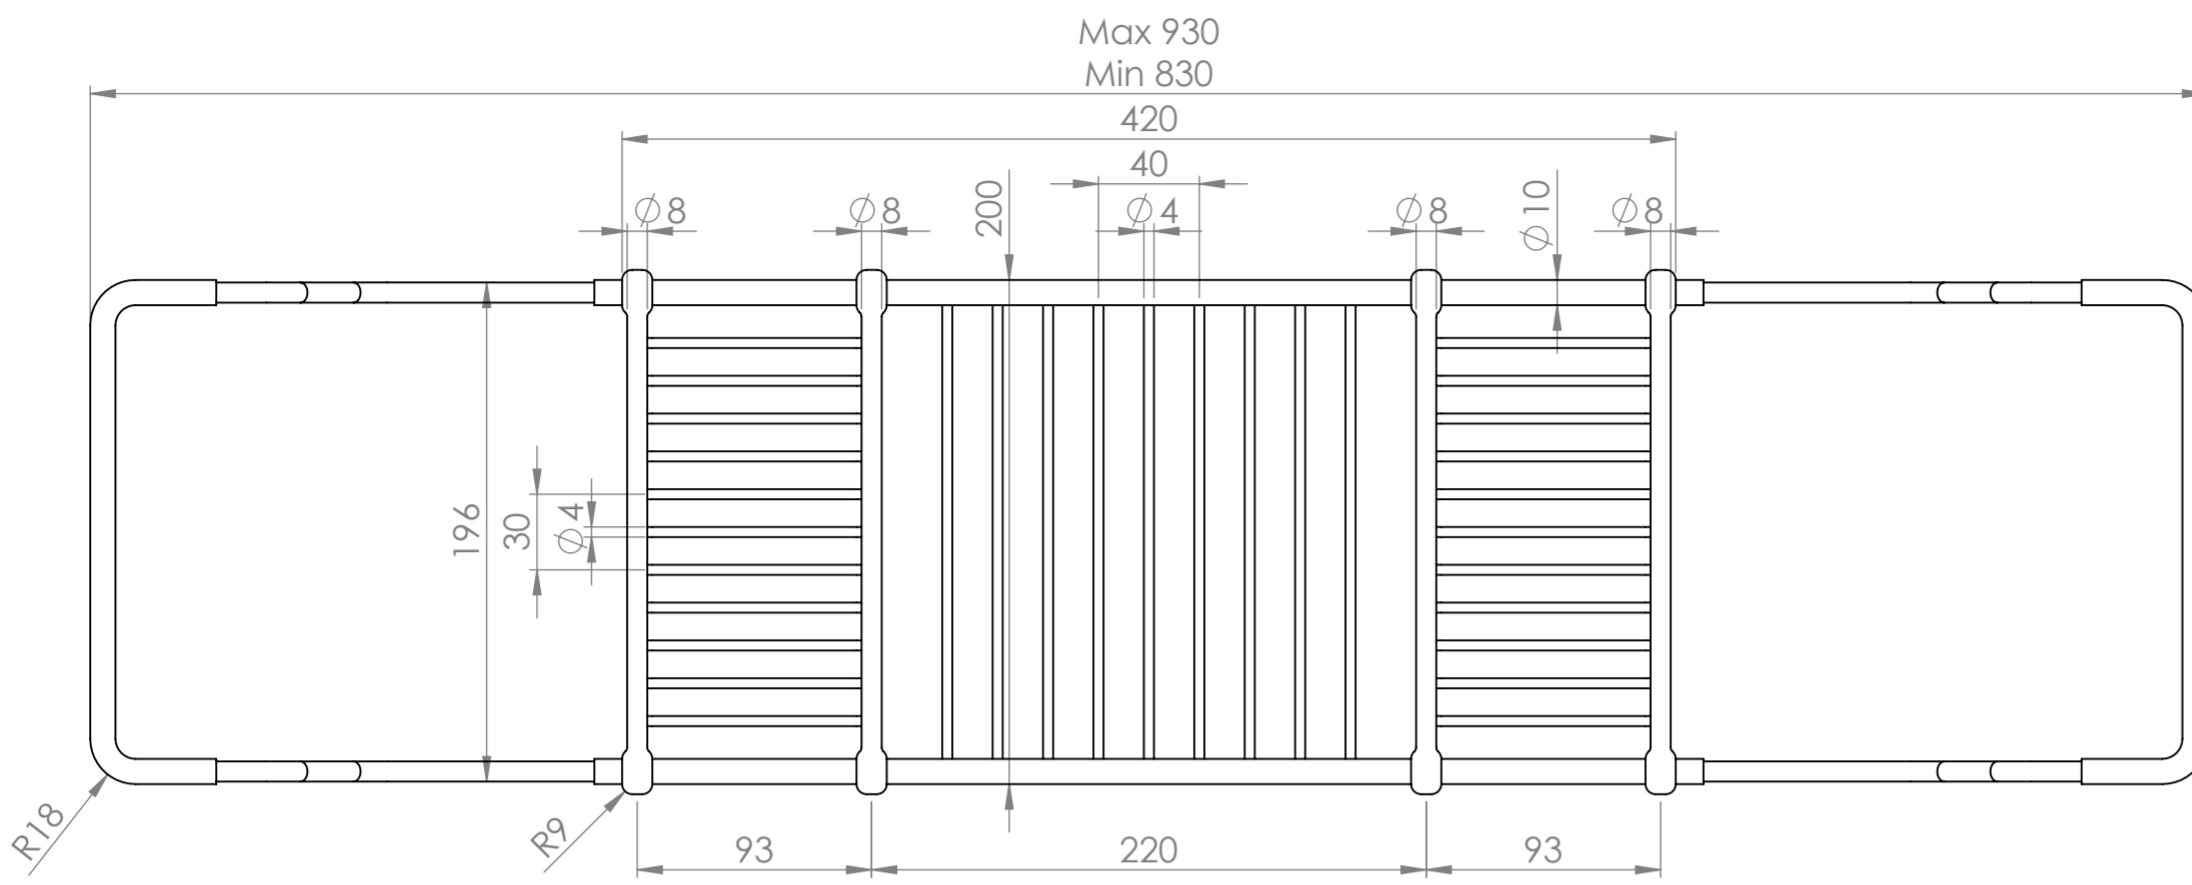

Top View

Side View

Front View

LUSO

Product Name Bath Caddy

Product Size, mm 830 - 930

All dimensions provided in millimeters.