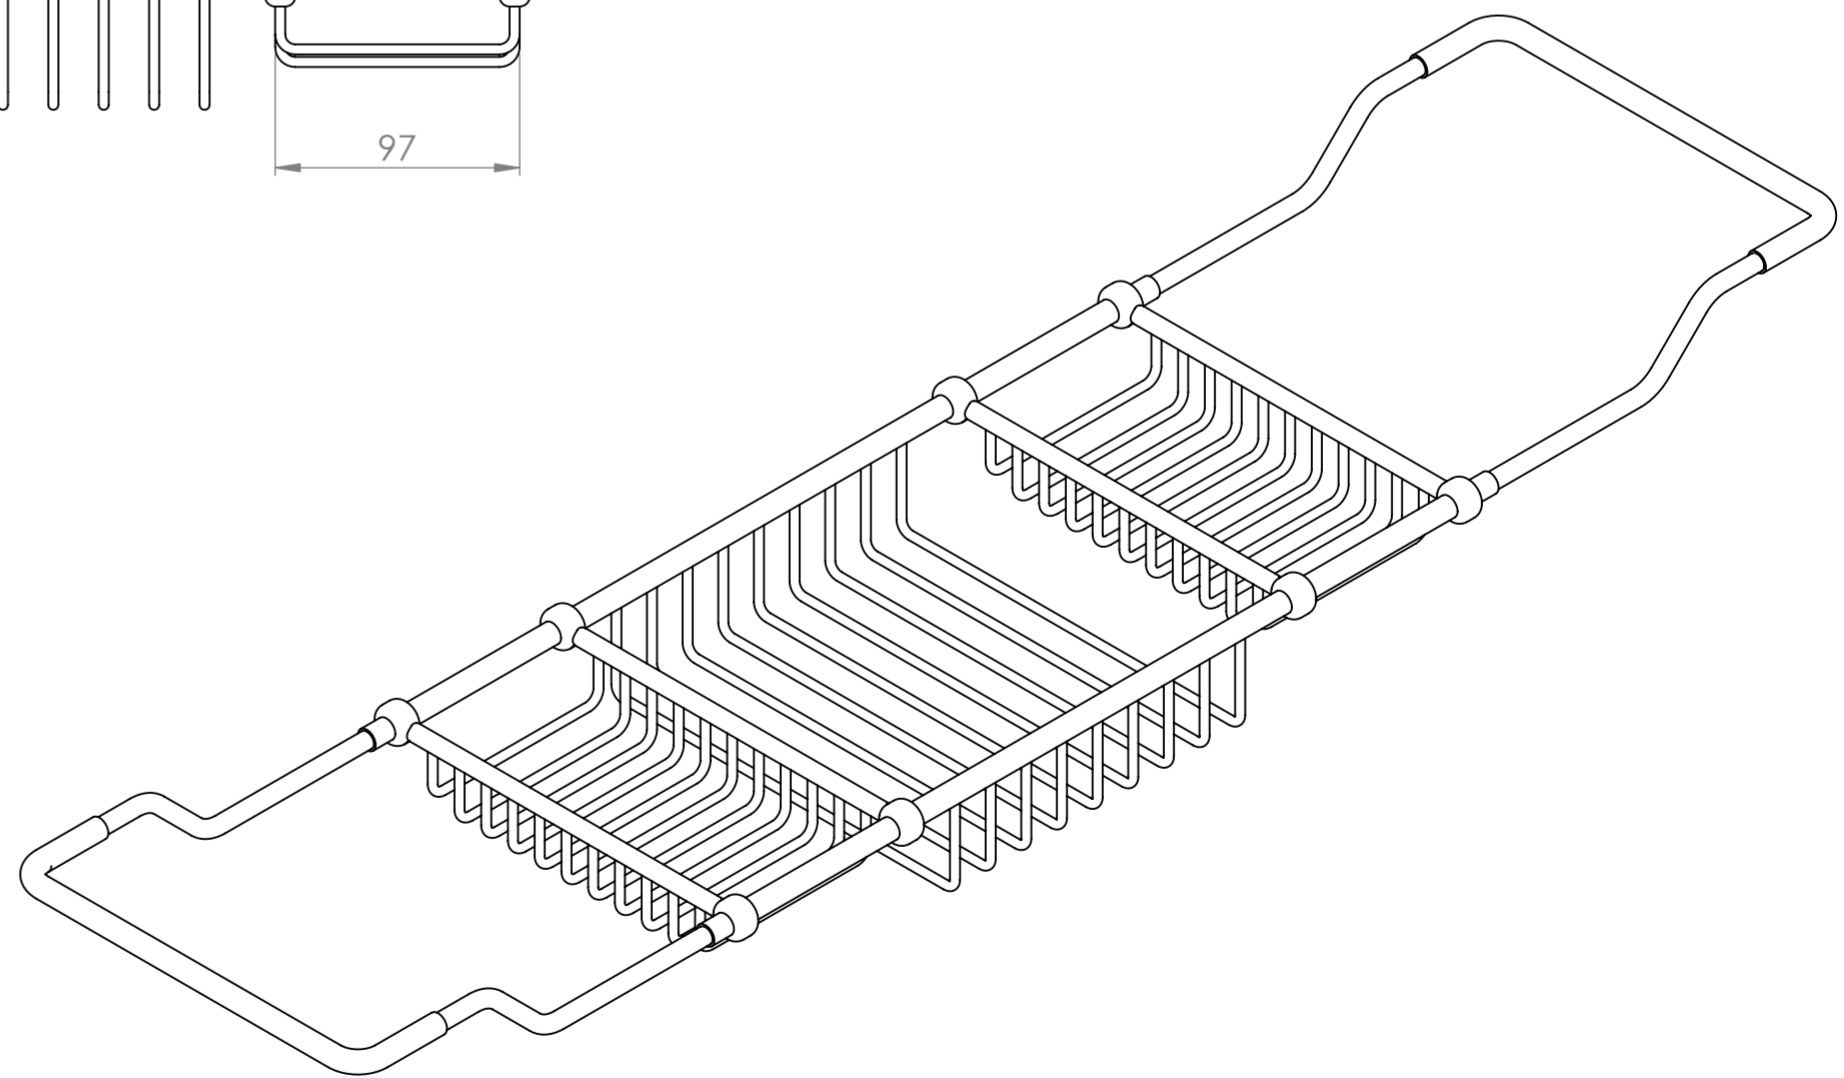

Top View

Side View

Front View

LUSO

Product Name Bath Caddy

Product Size, mm 830 - 930

All dimensions provided in millimeters.