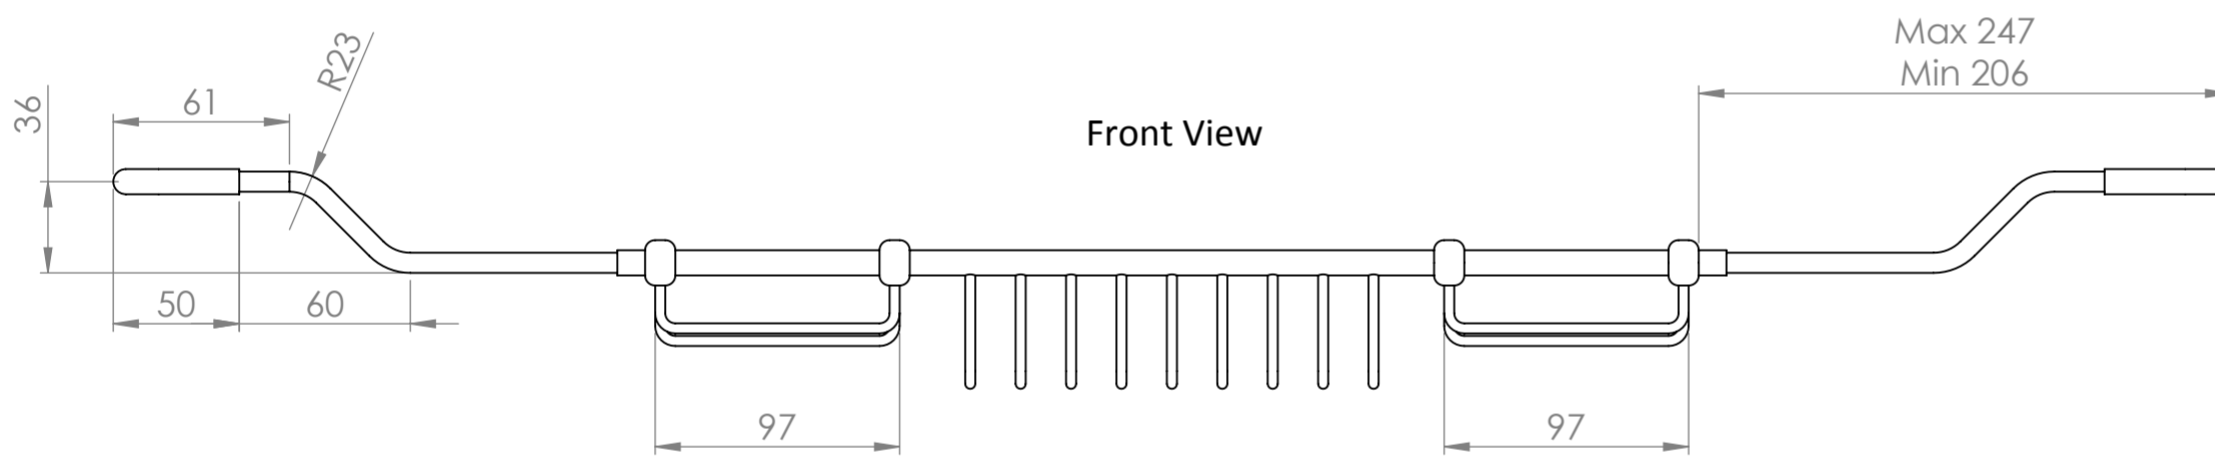

Top View

Side View

Front View

LUSO

Product Name Bath Caddy

Product Size, mm 830 - 930

All dimensions provided in millimeters.