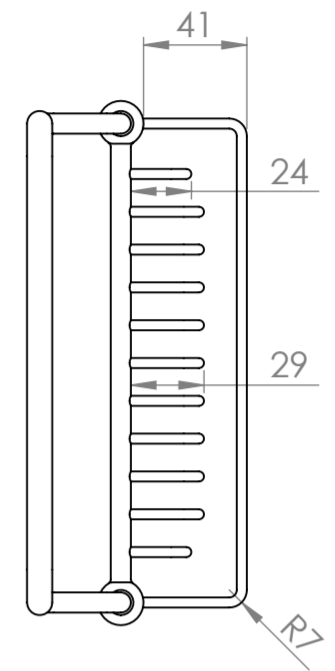

Top View

Side View

Front View

LUSO

Product Name Bath Caddy

Product Size, mm 830 - 930

All dimensions provided in millimeters.