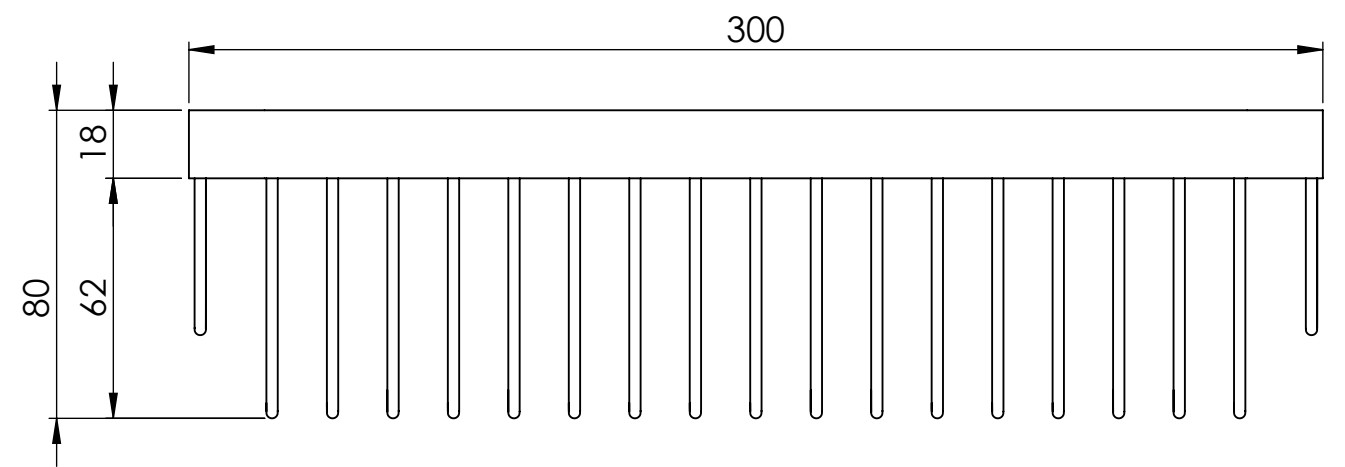

Side View

Top View

<b>LUSO</b>	Product Name	Shower Storage Basket
	Product Type	Stainless Steel
	Size, mm	300 x 120 x 80

*All dimensions provided in millimeters.*