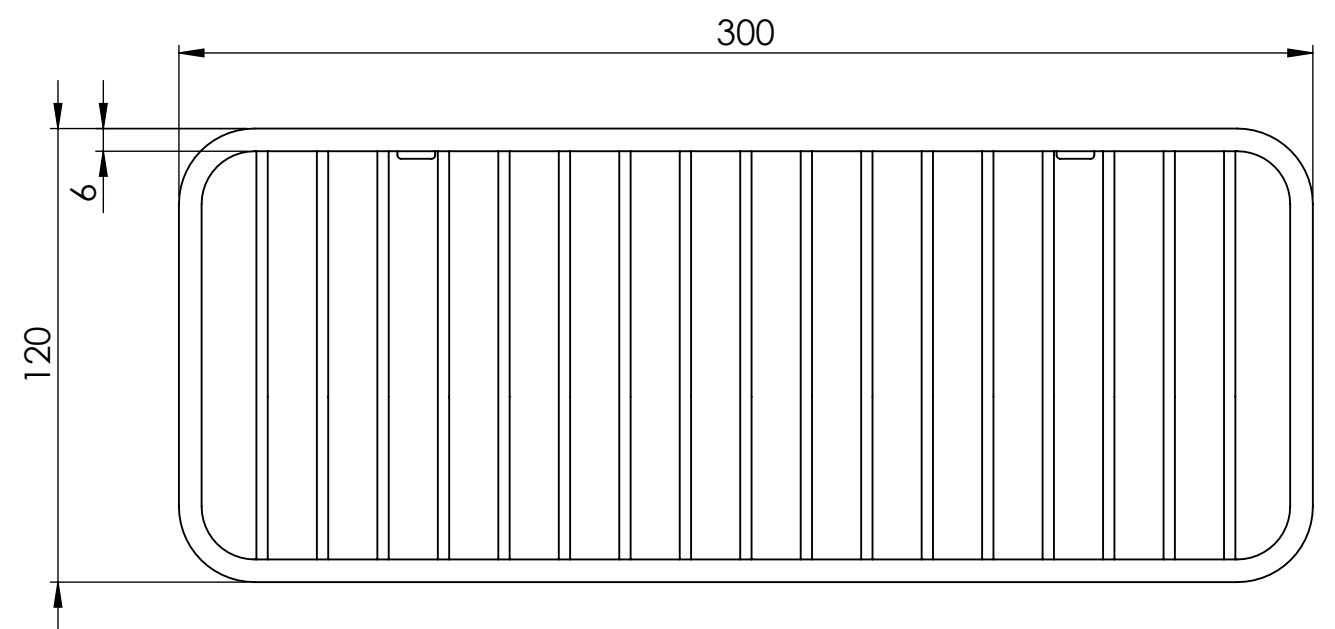

Side View

Top View

<b>LUSO</b>	Product Name	Shower Storage Basket
	Product Type	Stainless Steel
	Size, mm	300 x 120 x 80

*All dimensions provided in millimeters.*