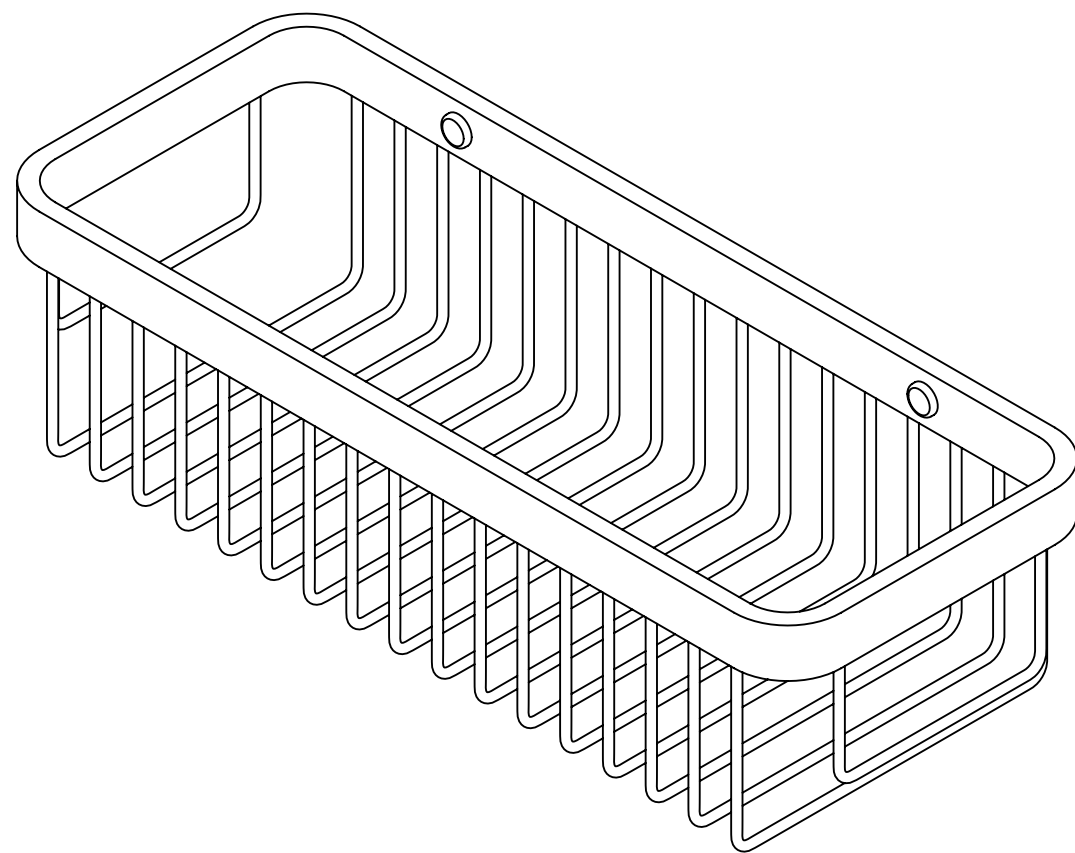

Side View

Top View

<b>LUSO</b>	Product Name	Shower Storage Basket
	Product Type	Stainless Steel
	Size, mm	300 x 120 x 80

*All dimensions provided in millimeters.*