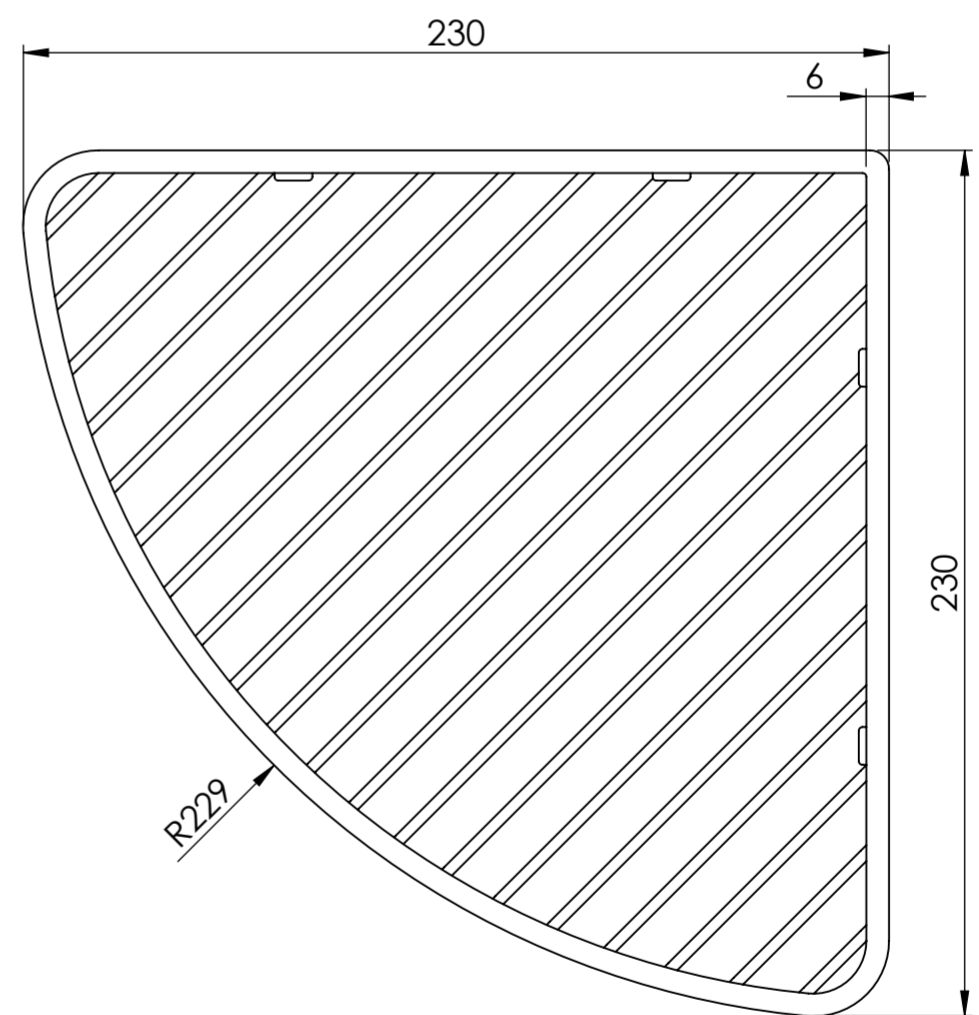

Side View

Top View

<b>LUSO</b>	Product Name	Corner Basket
	Product Type	Stainless Steel
	Size, mm	230 x 230 x 80

All dimensions provided in millimeters.