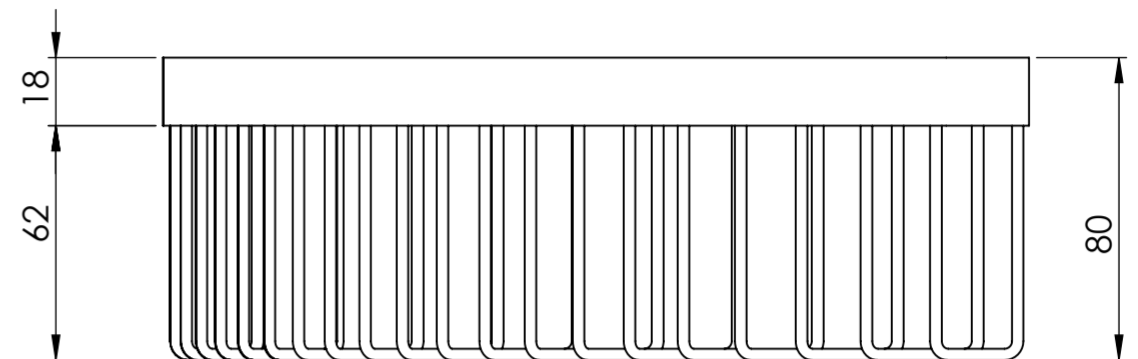

Side View

Top View

<b>LUSO</b>	Product Name	Corner Basket
	Product Type	Stainless Steel
	Size, mm	230 x 230 x 80

All dimensions provided in millimeters.