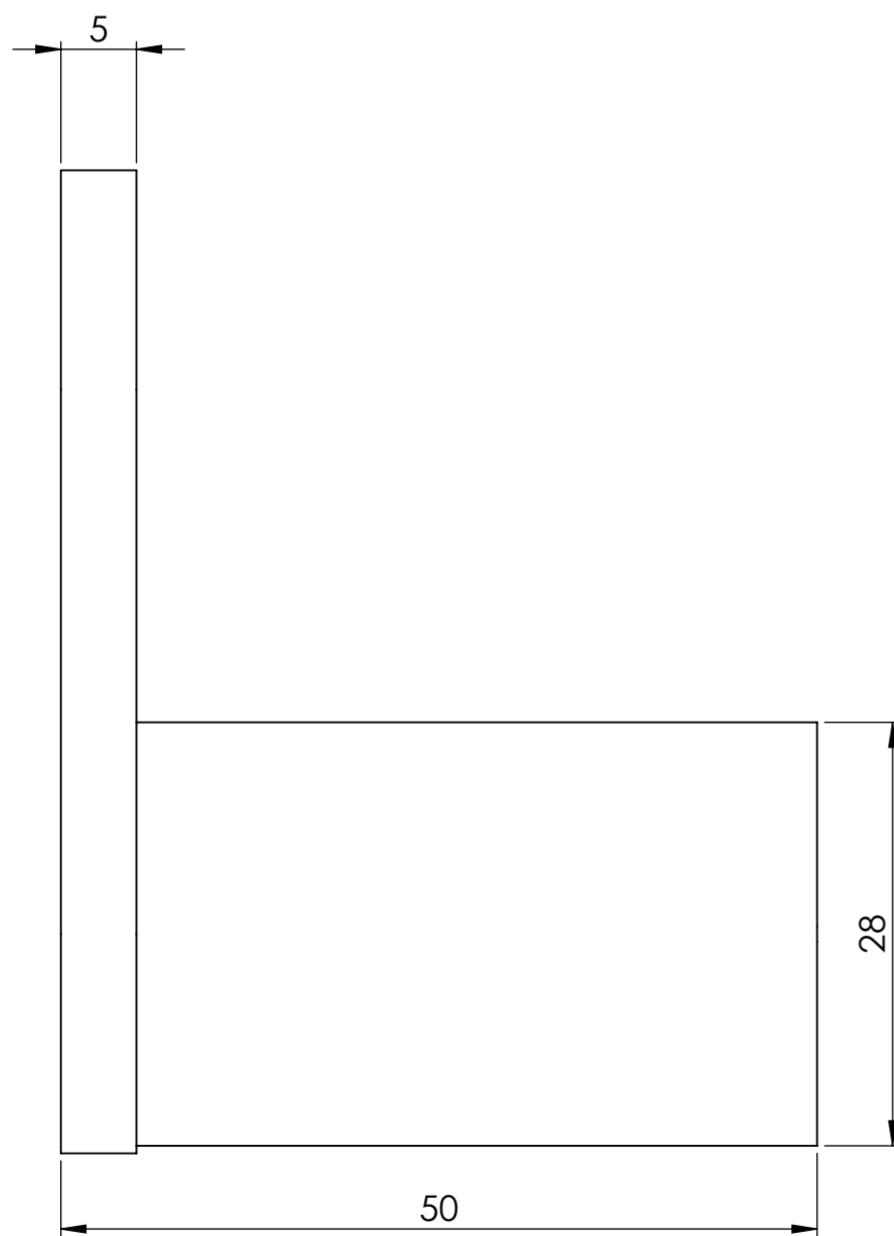

Side View

Front View

LUSSO	Product Name	Luxe Robe Hook
--------------	--------------	----------------

All dimensions provided in millimeters.