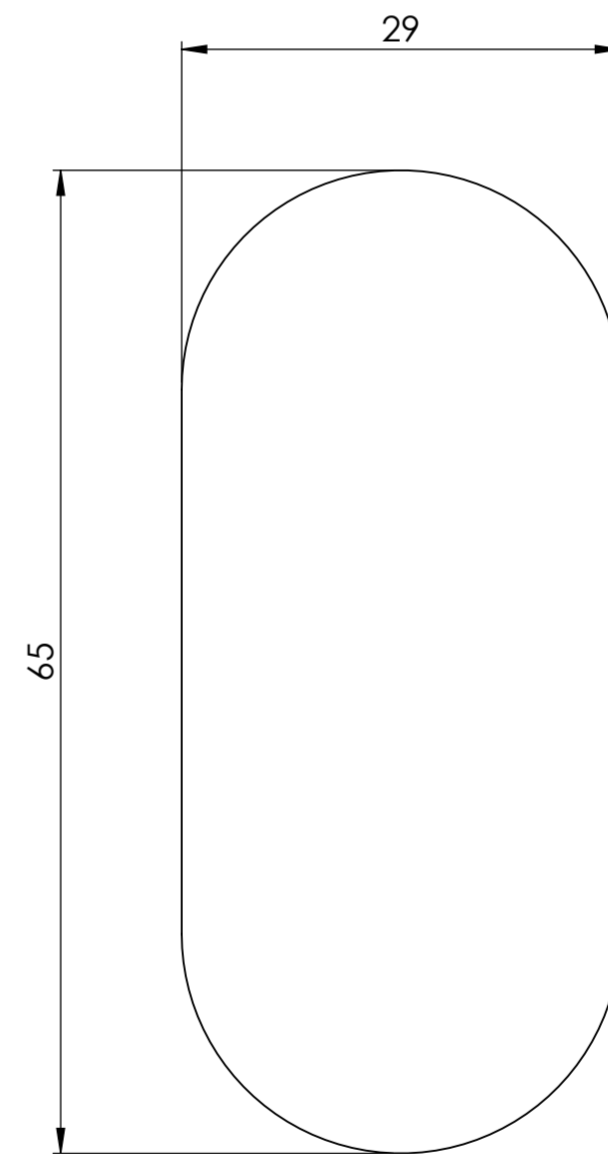

Side View

Front View

LUSSO	Product Name	Luxe Robe Hook
--------------	--------------	----------------

All dimensions provided in millimeters.