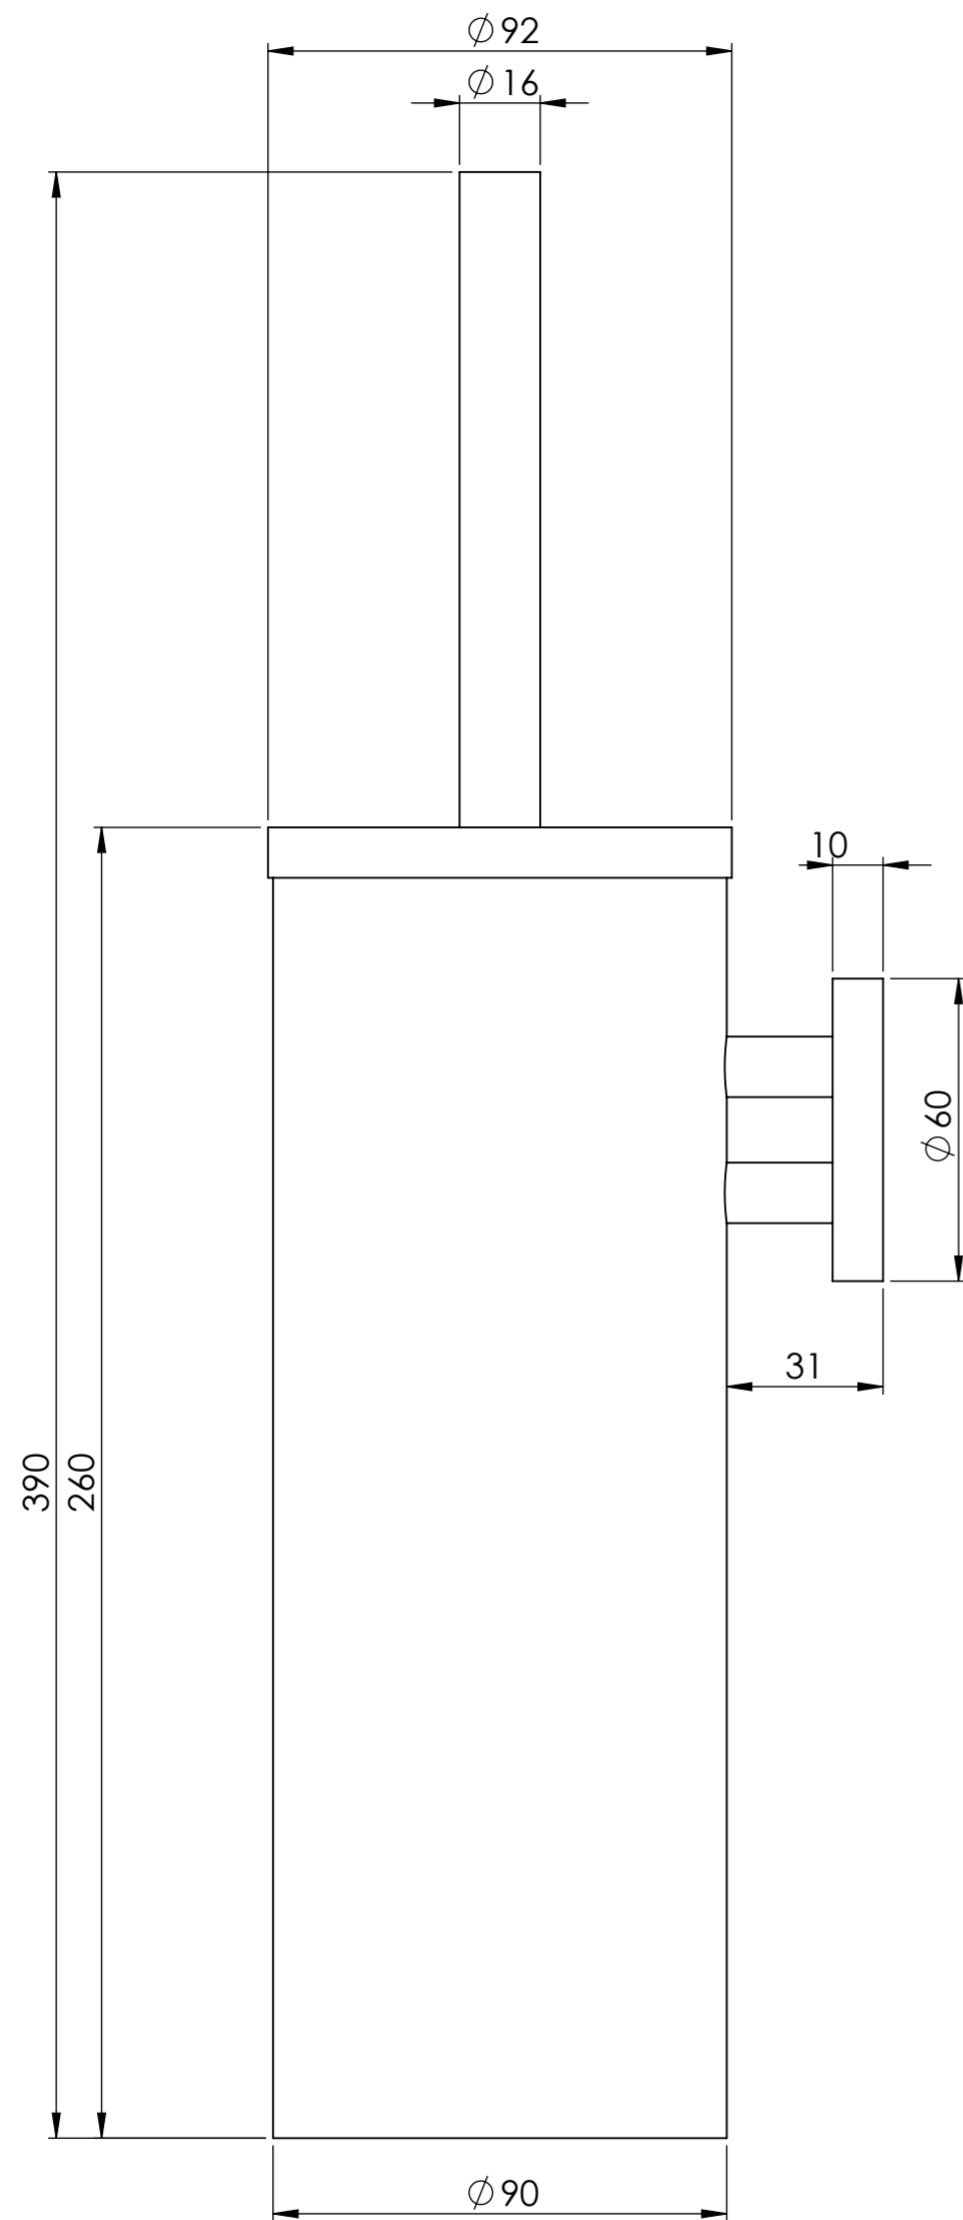

Side View

LUSO	Product Name	Luxe Series
	Product Type	Toilet Brush & Holder

All dimensions provided in millimeters.