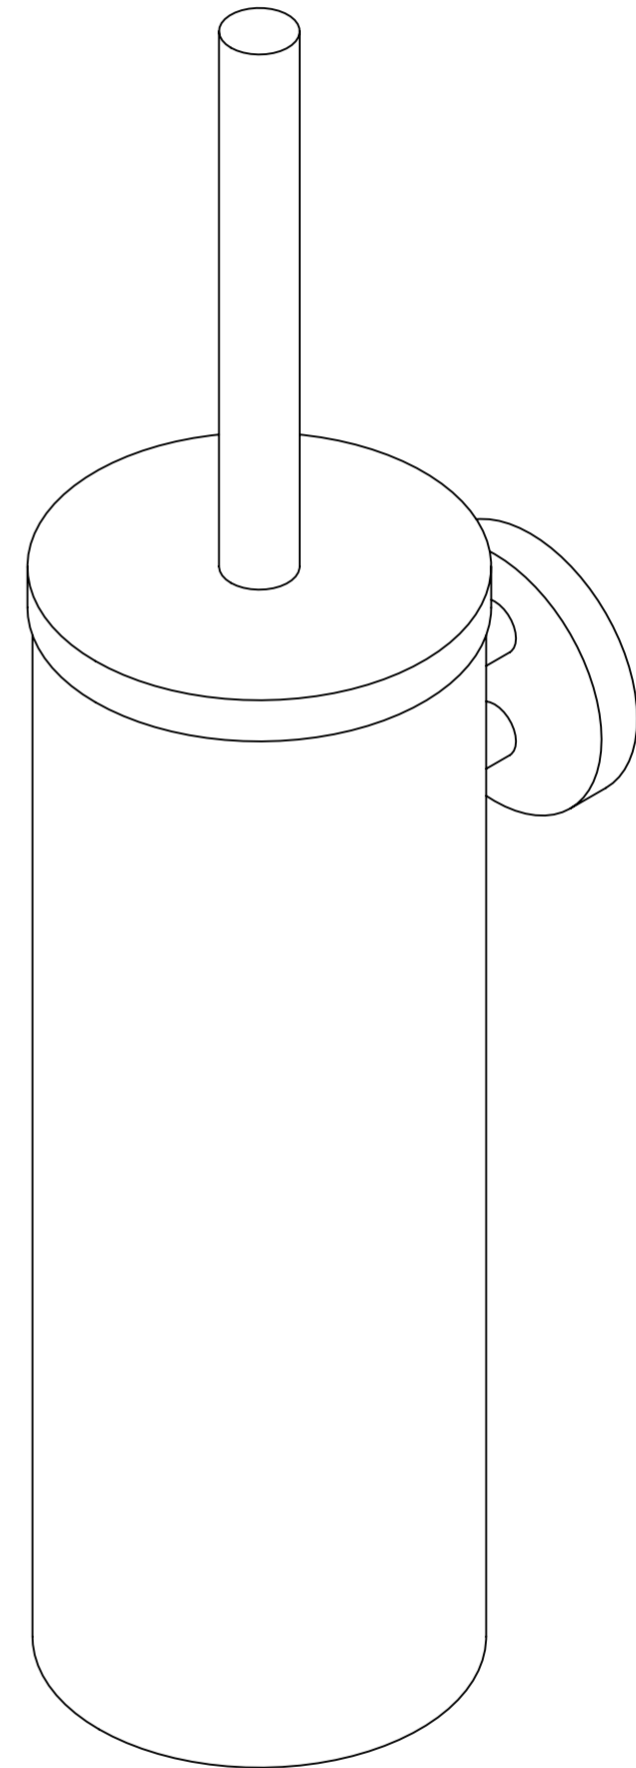

Side View

LUSO	Product Name	Luxe Series
	Product Type	Toilet Brush & Holder

All dimensions provided in millimeters.