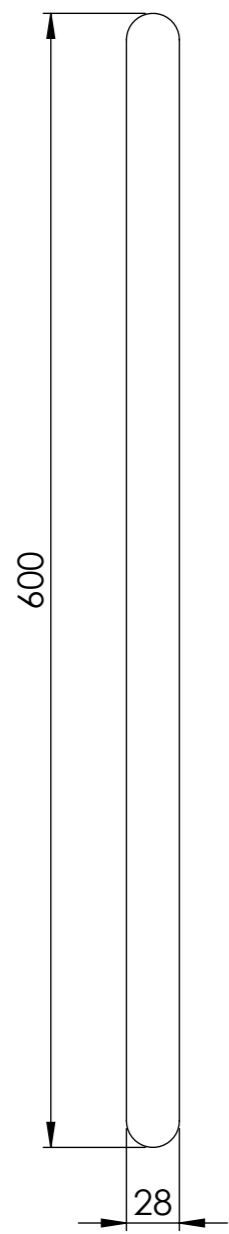

Top View

Front View

Side View

<b>LUSSO</b>	Product Name	Luxe Towel Bar 600
--------------	--------------	--------------------

*All dimensions provided in millimeters.*