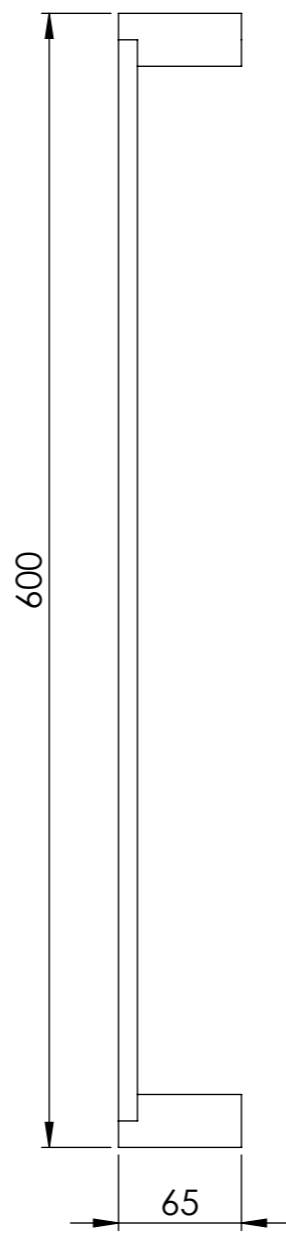

Top View

Front View

Side View

<b>LUSSO</b>	Product Name	Luxe Towel Bar 600
--------------	--------------	--------------------

*All dimensions provided in millimeters.*