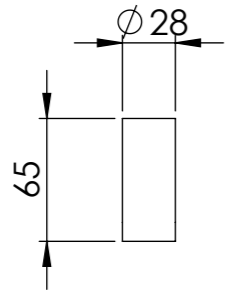

Top View

Front View

Side View

<b>LUSSO</b>	Product Name	Luxe Towel Bar 600
--------------	--------------	--------------------

*All dimensions provided in millimeters.*