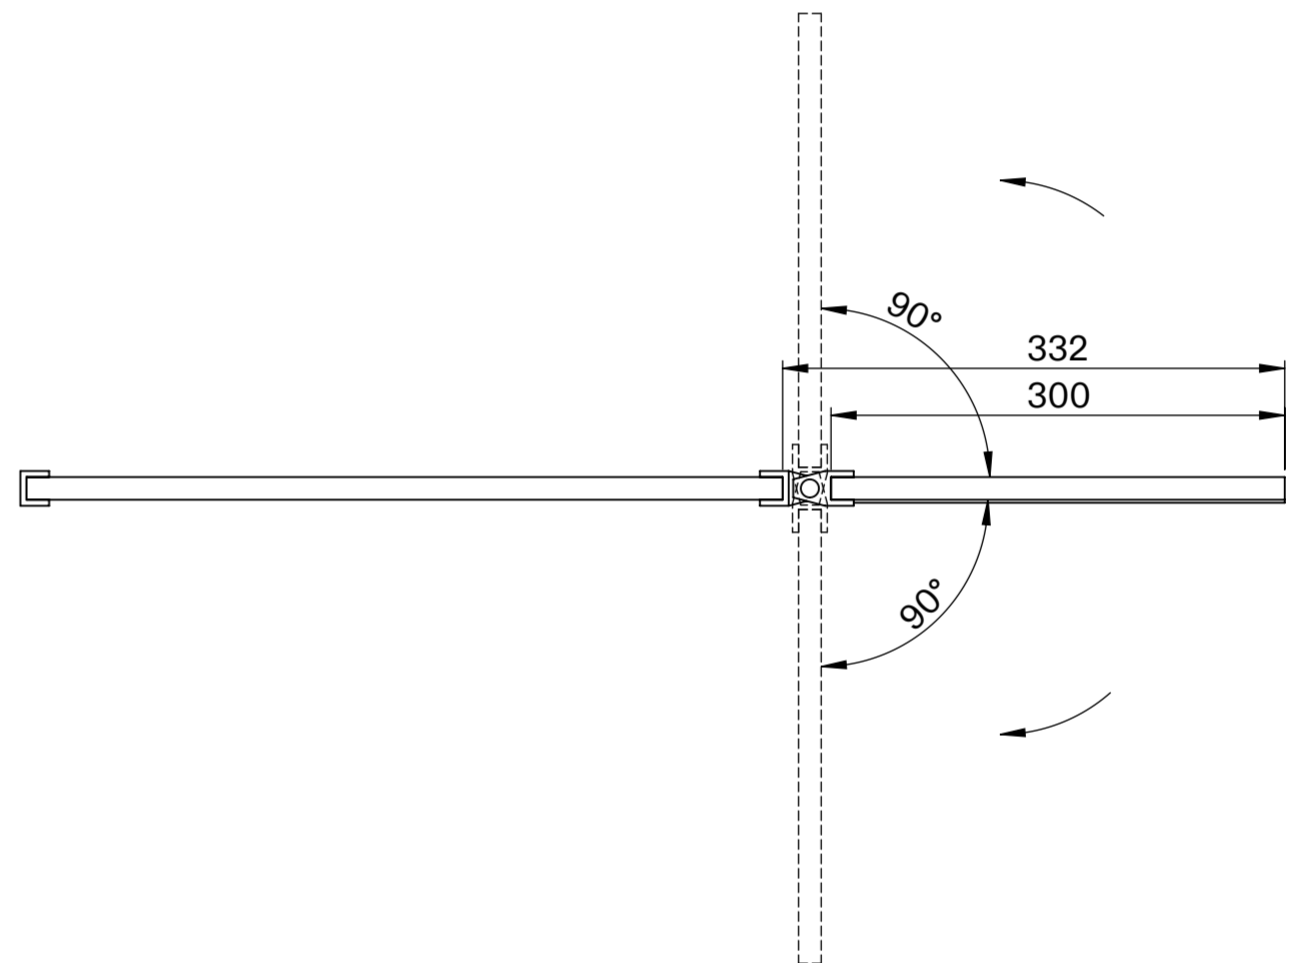

Front View

Top View

LUSSO

Product Name

Modular Glass Deflector Panel

Size, mm

322 x 1940 x 10

All dimensions provided in millimeters.