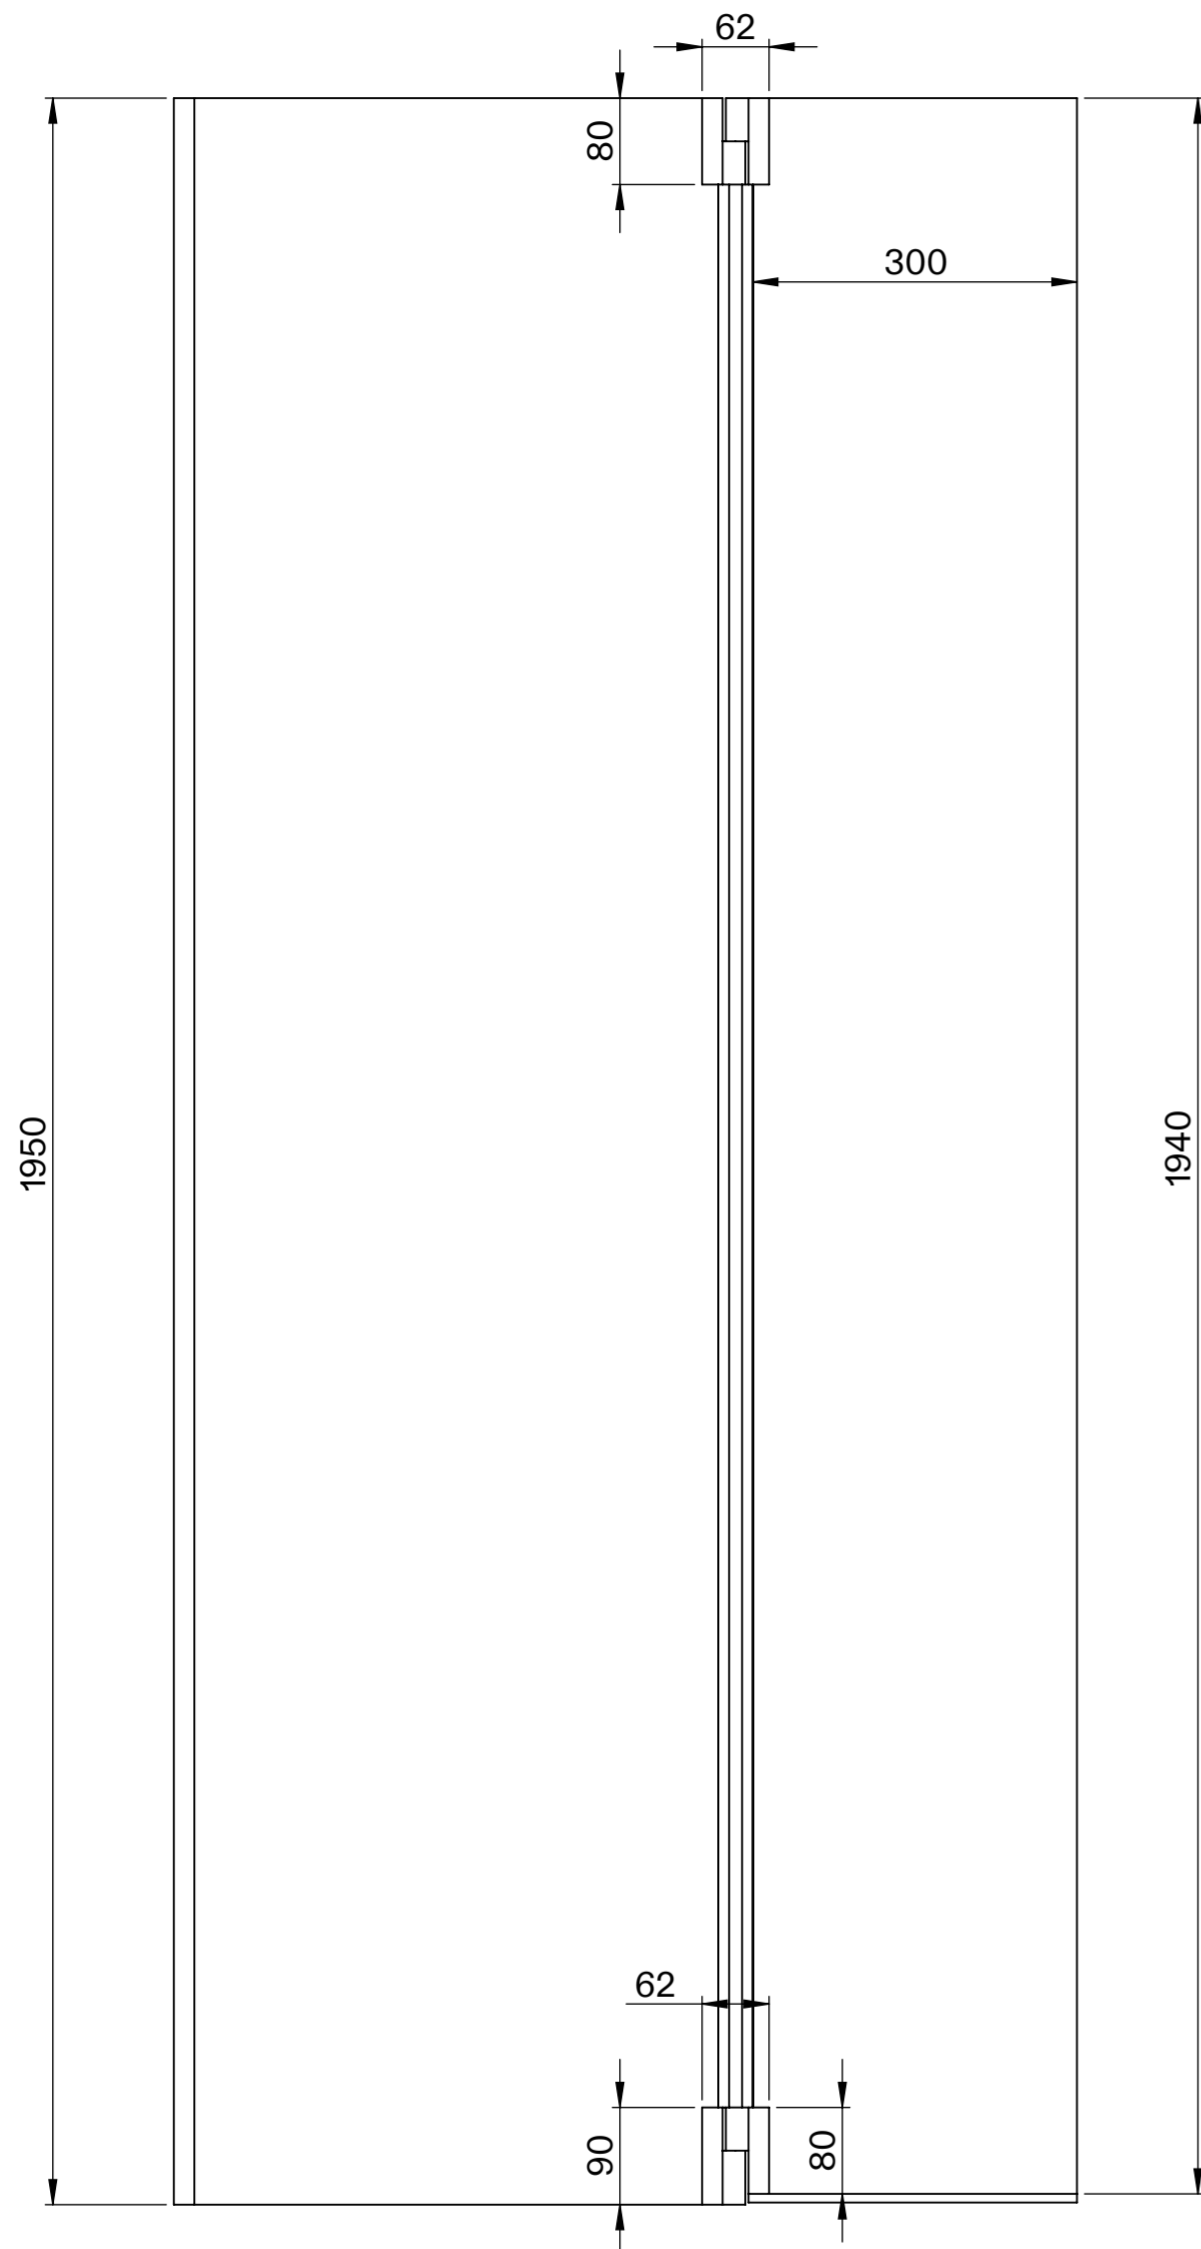

Front View

Top View

LUSSO

Product Name

Modular Glass Deflector Panel

Size, mm

322 x 1940 x 10

All dimensions provided in millimeters.