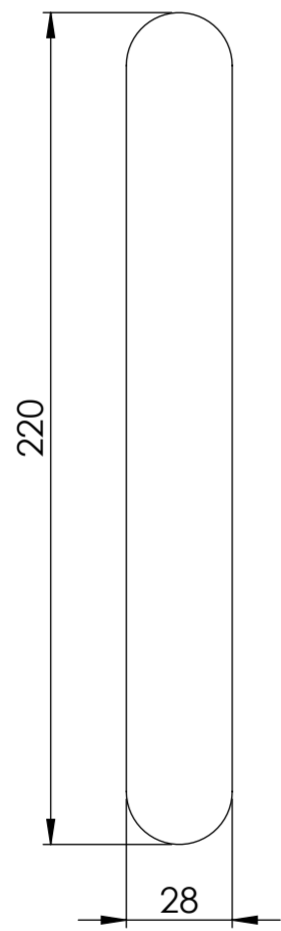

Top View

Front View

Side View

**LUSO**

Product Name

Luxe Towel Bar 220

*All dimensions provided in millimeters.*