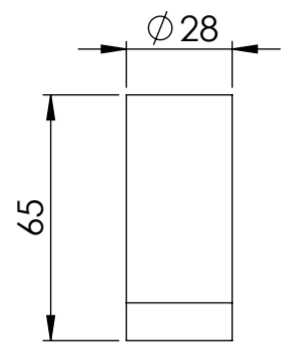

Top View

Front View

Side View

**LUSO**

Product Name

Luxe Towel Bar 220

*All dimensions provided in millimeters.*