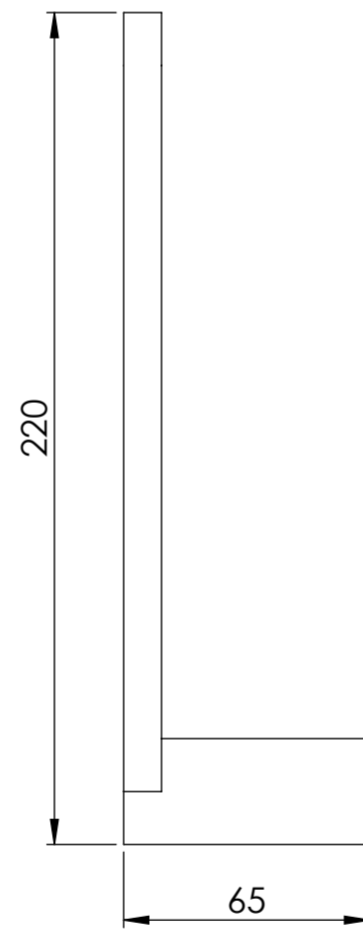

Top View

Front View

Side View

**LUSO**

Product Name

Luxe Towel Bar 220

*All dimensions provided in millimeters.*