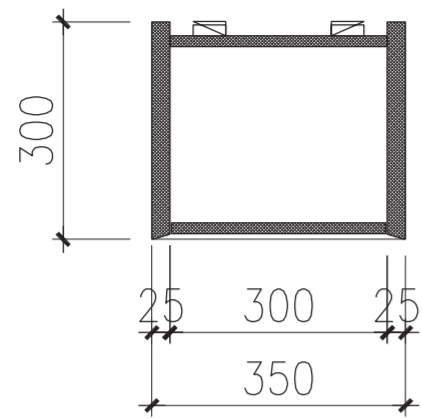

Top View

Front View

Side View

LUSSO	Product Name	Volini Side Cabinet
	Finish	Wood
	Size, mm	350 x 300 x 1600

All dimensions provided in millimeters.