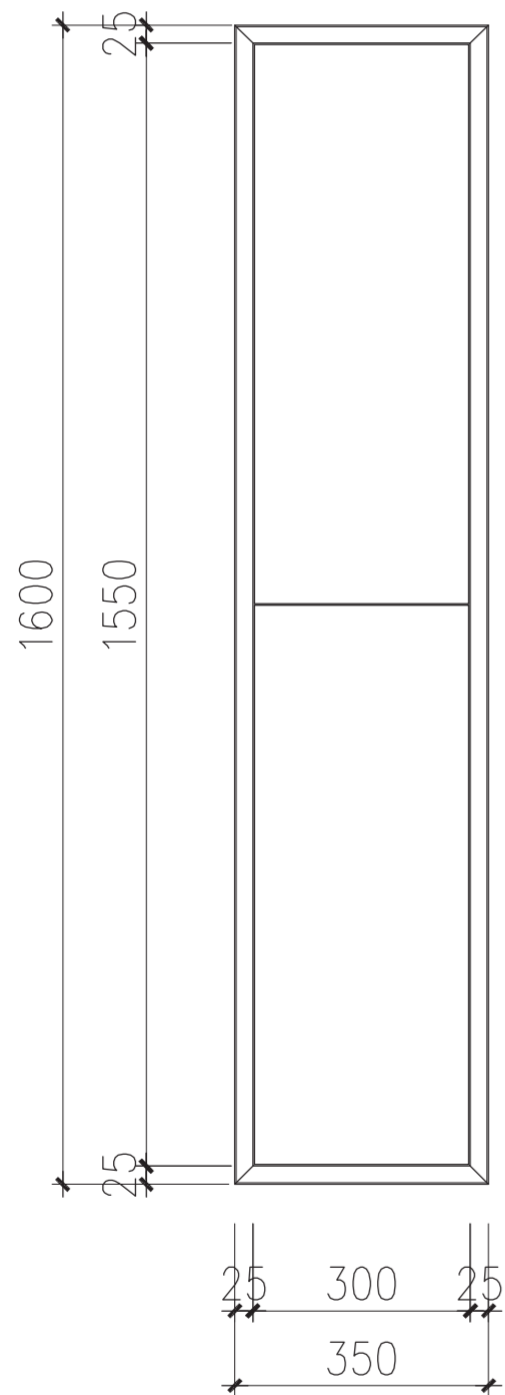

Top View

Front View

Side View

LUSSO	Product Name	Volini Side Cabinet
	Finish	Wood
	Size, mm	350 x 300 x 1600

All dimensions provided in millimeters.