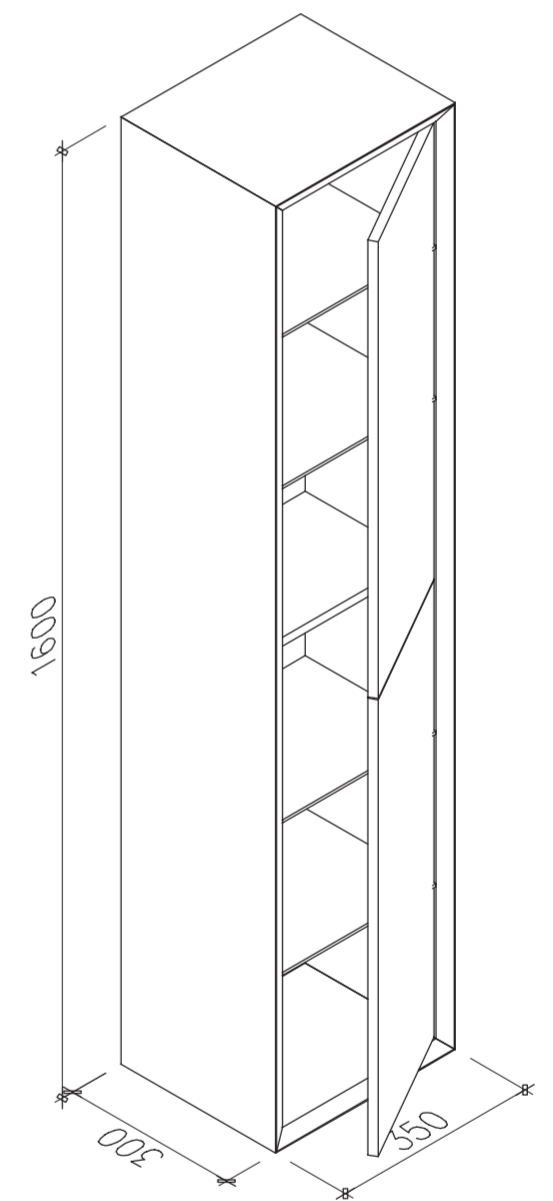

Top View

Front View

Side View

LUSSO	Product Name	Volini Side Cabinet
	Finish	Wood
	Size, mm	350 x 300 x 1600

All dimensions provided in millimeters.