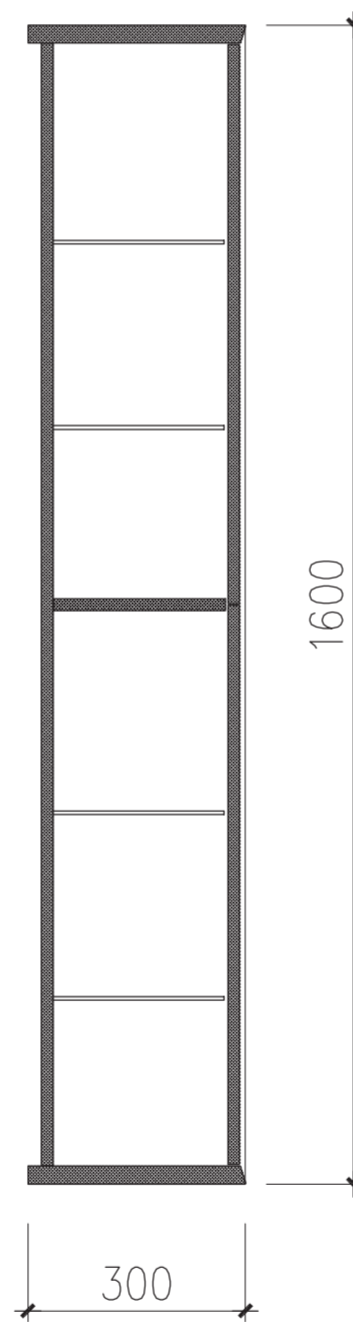

Top View

Front View

Side View

LUSSO	Product Name	Volini Side Cabinet
	Finish	Wood
	Size, mm	350 x 300 x 1600

All dimensions provided in millimeters.