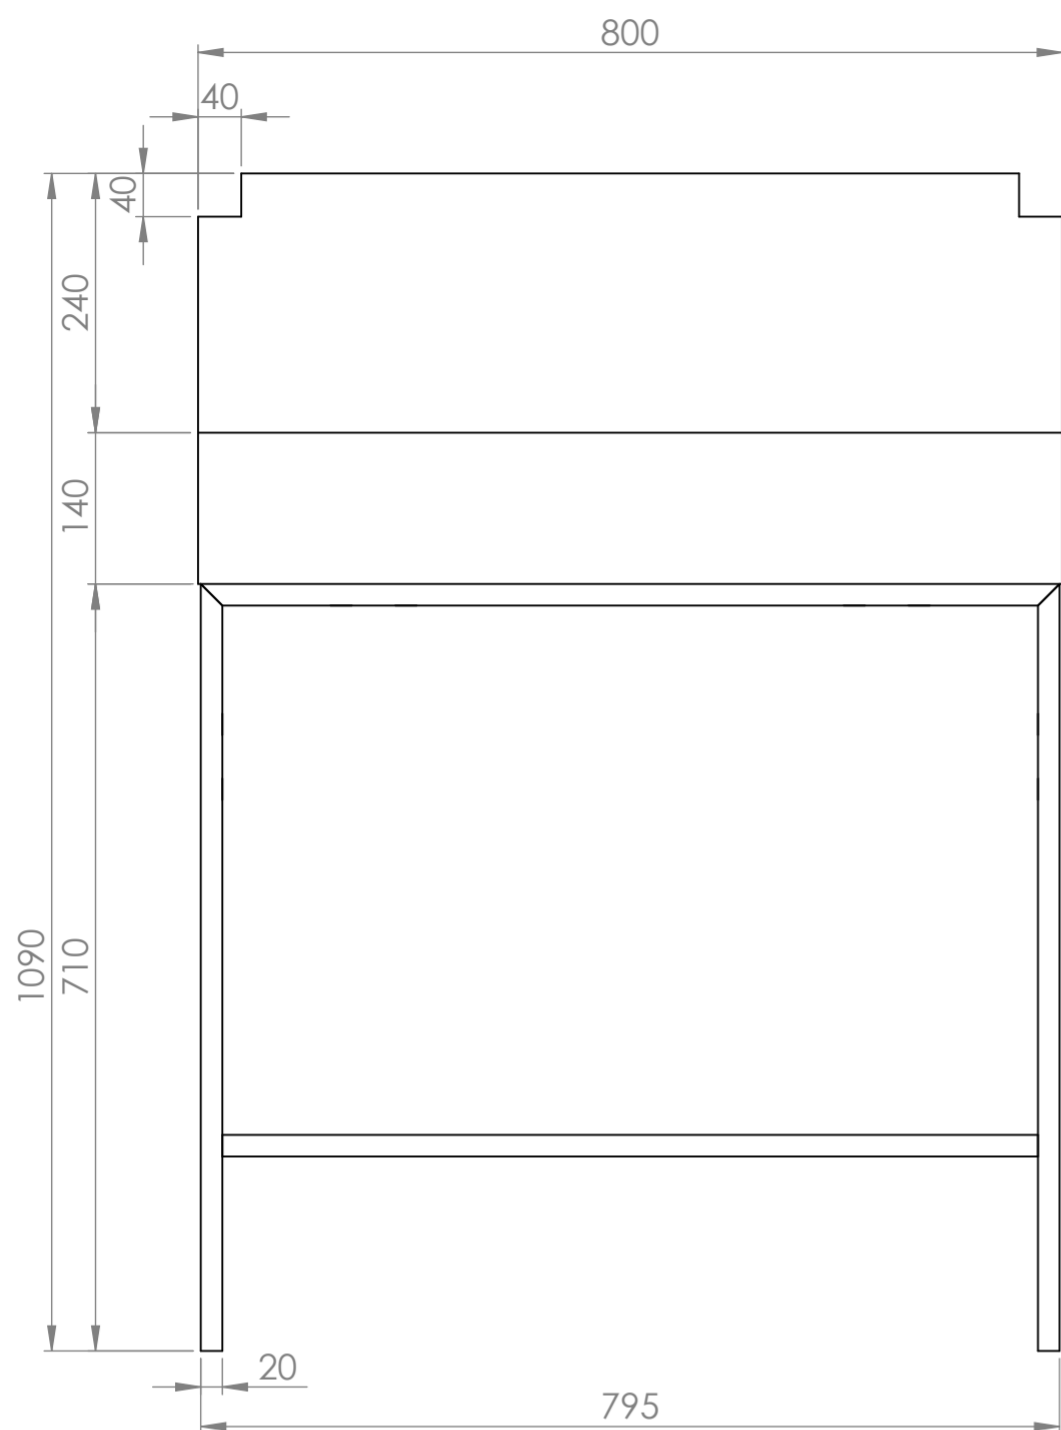

Front View

Top View

Waste Cover

**LUSO**

Product Name	Belgravia
Material	Steel & Marble
Size, mm	800 x 400 x 850

All dimensions provided in millimeters.