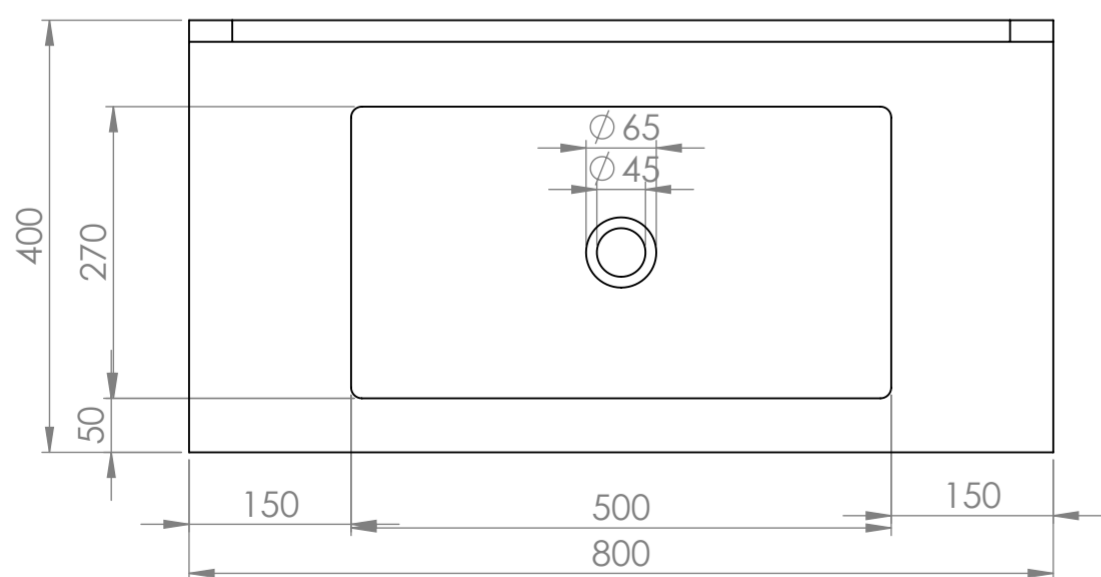

Front View

Top View

Waste Cover

**LUSO**

Product Name	Belgravia
Material	Steel & Marble
Size, mm	800 x 400 x 850

All dimensions provided in millimeters.