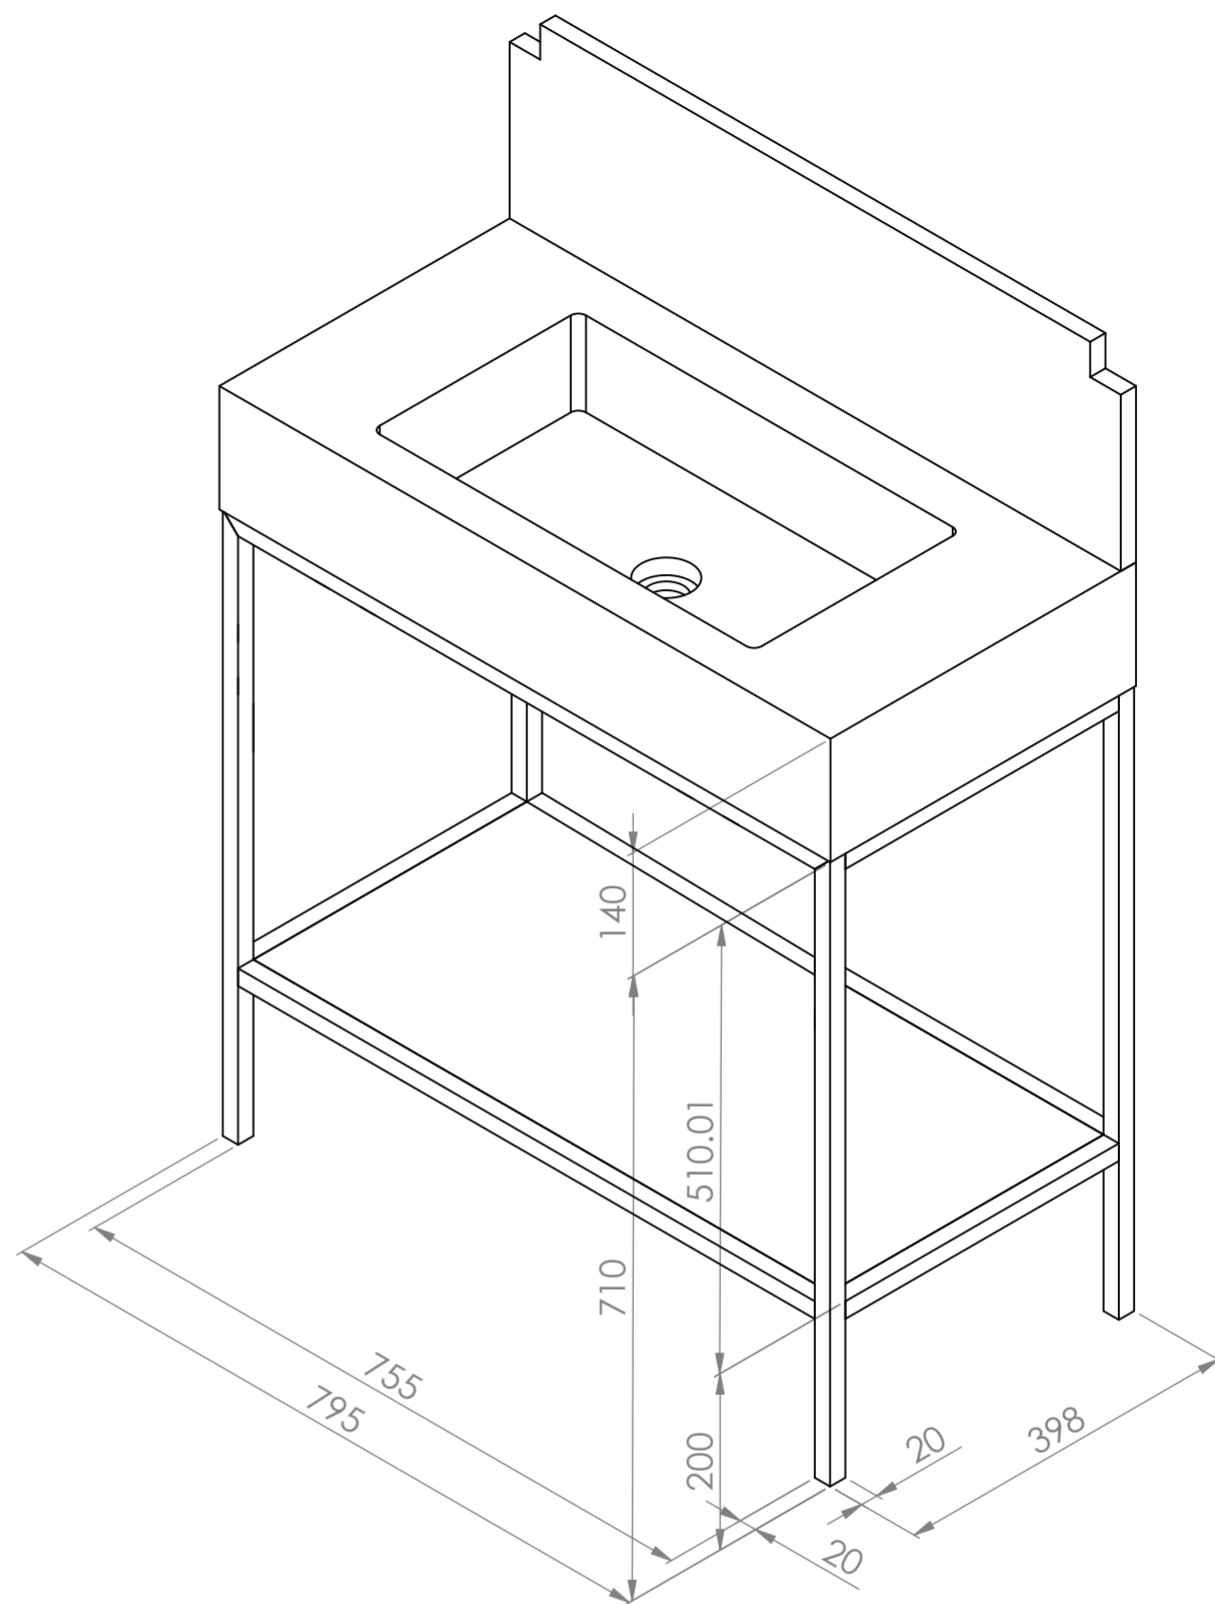

Front View

Top View

Waste Cover

**LUSO**

Product Name	Belgravia
Material	Steel & Marble
Size, mm	800 x 400 x 850

All dimensions provided in millimeters.