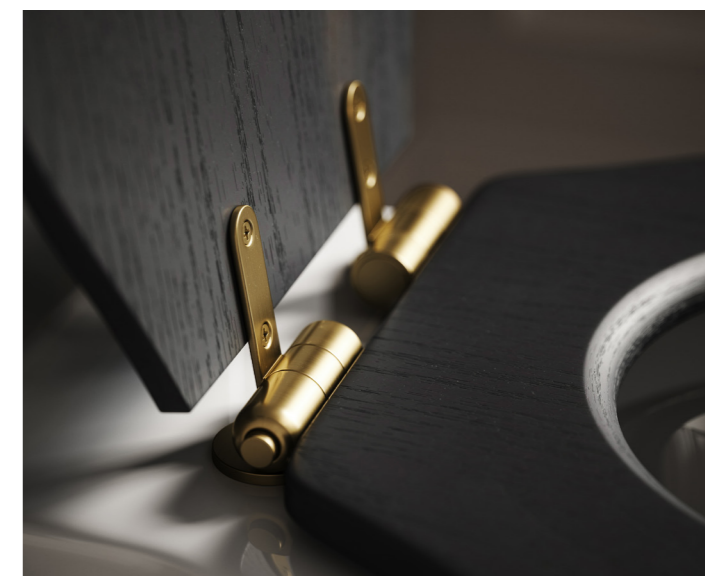

PORTLAND

BACK TO WALL TRADITIONAL TOILET

Simple in design, yet as functional and durable as the rest, our Portland back to wall toilet is ideal for traditional spaces with a more minimalist feel. The simple Porcelain model showcases a solid oak seat in a choice of four colours, as well as hinges to match your taps and accessories. The back to wall model can be paired with a cistern and flush plate of choice.

£317 (INC. VAT)

Includes: Toilet Pan, Solid Oak Matte Black Toilet Seat with Brushed Gold Fittings

Style: Back To Wall

Material: Porcelain

Finish: Vitreous China

Seat: Quick Release, Soft Closing

H: 440mm D: 540mm W: 385mm

Guarantee: 25 Years

Certification: CE Approved

AVAILABLE FINISHES

FIXINGS

SEATS