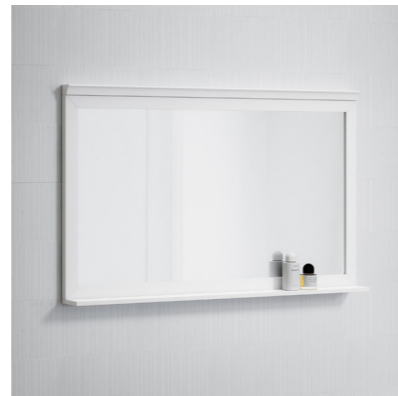

ACCESSORIES