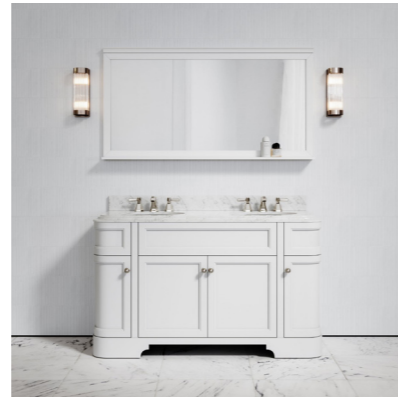

VANITY UNITS