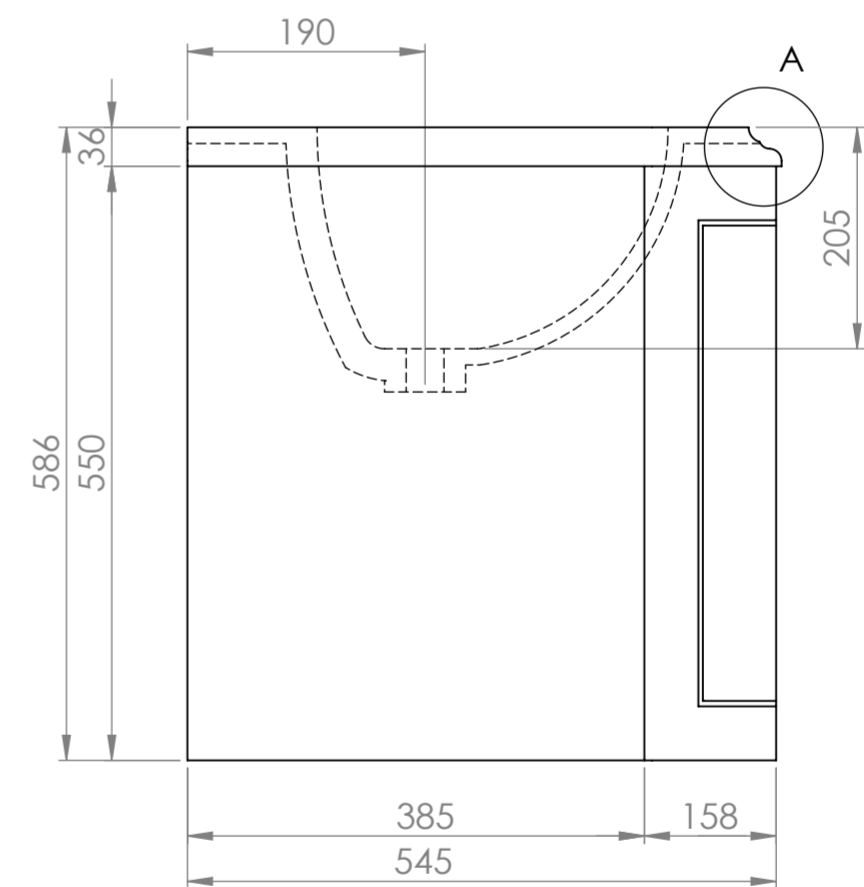

Top View

Front View

Side View

Detail A

LUSO

Product Name Charsley

Product Size (mm) 1200 x 550 x 586

All dimensions provided in millimeters.