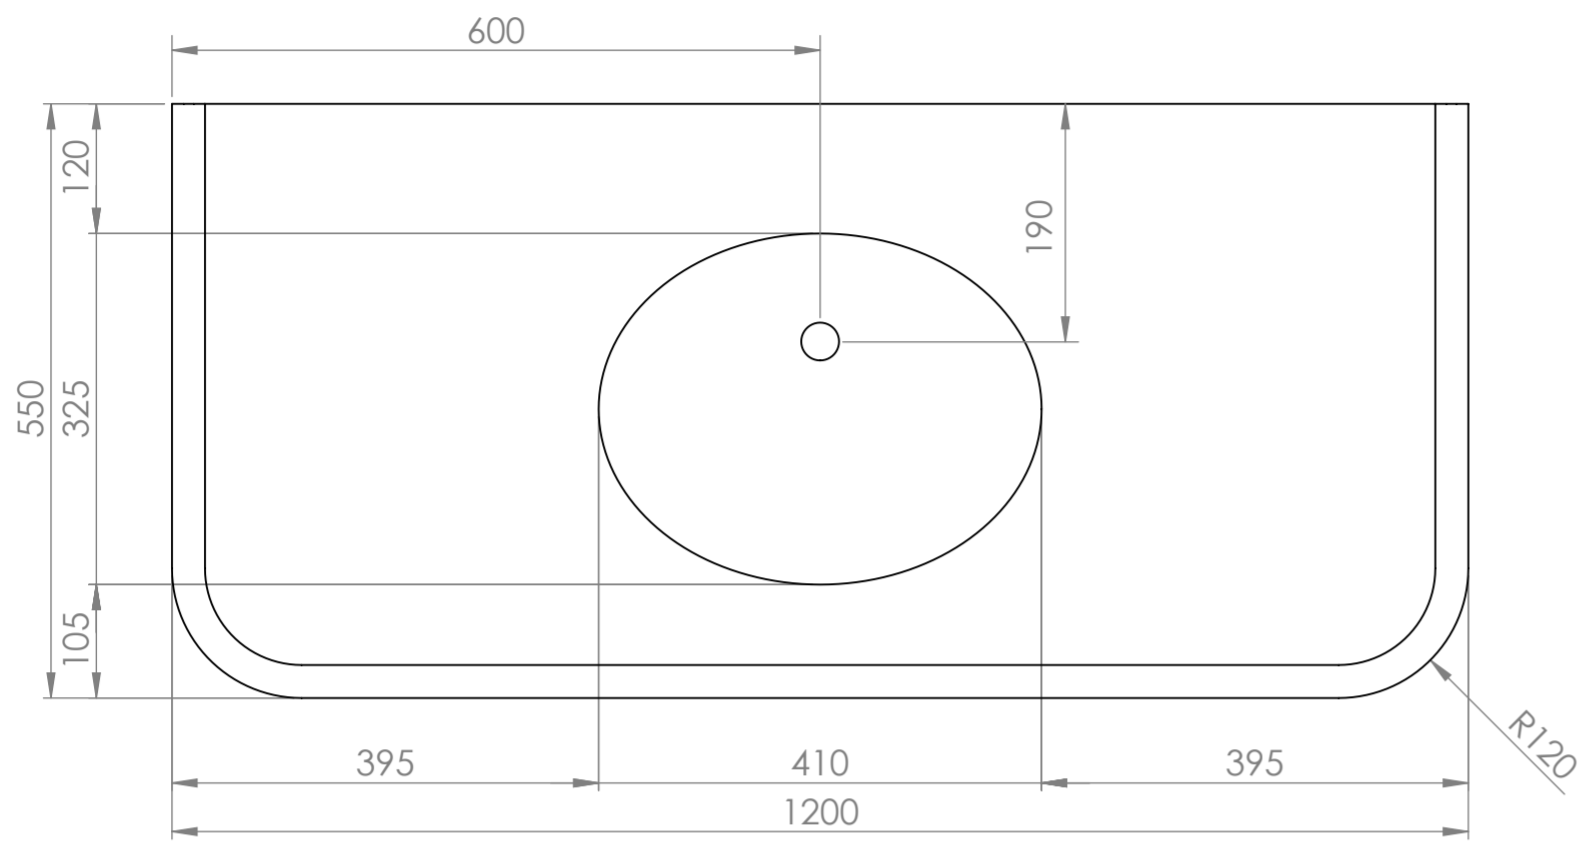

Top View

Front View

Side View

Detail A

LUSO

Product Name Charsley

Product Size (mm) 1200 x 550 x 586

All dimensions provided in millimeters.