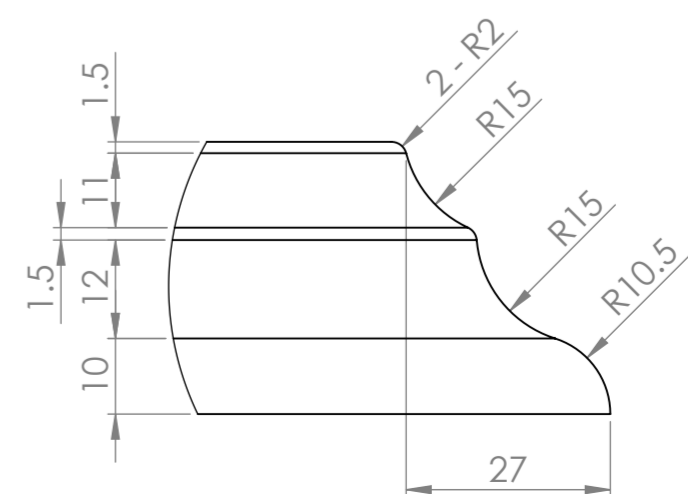

Top View

Front View

Side View

Detail A

LUSO

Product Name Charsley

Product Size (mm) 1200 x 550 x 586

All dimensions provided in millimeters.