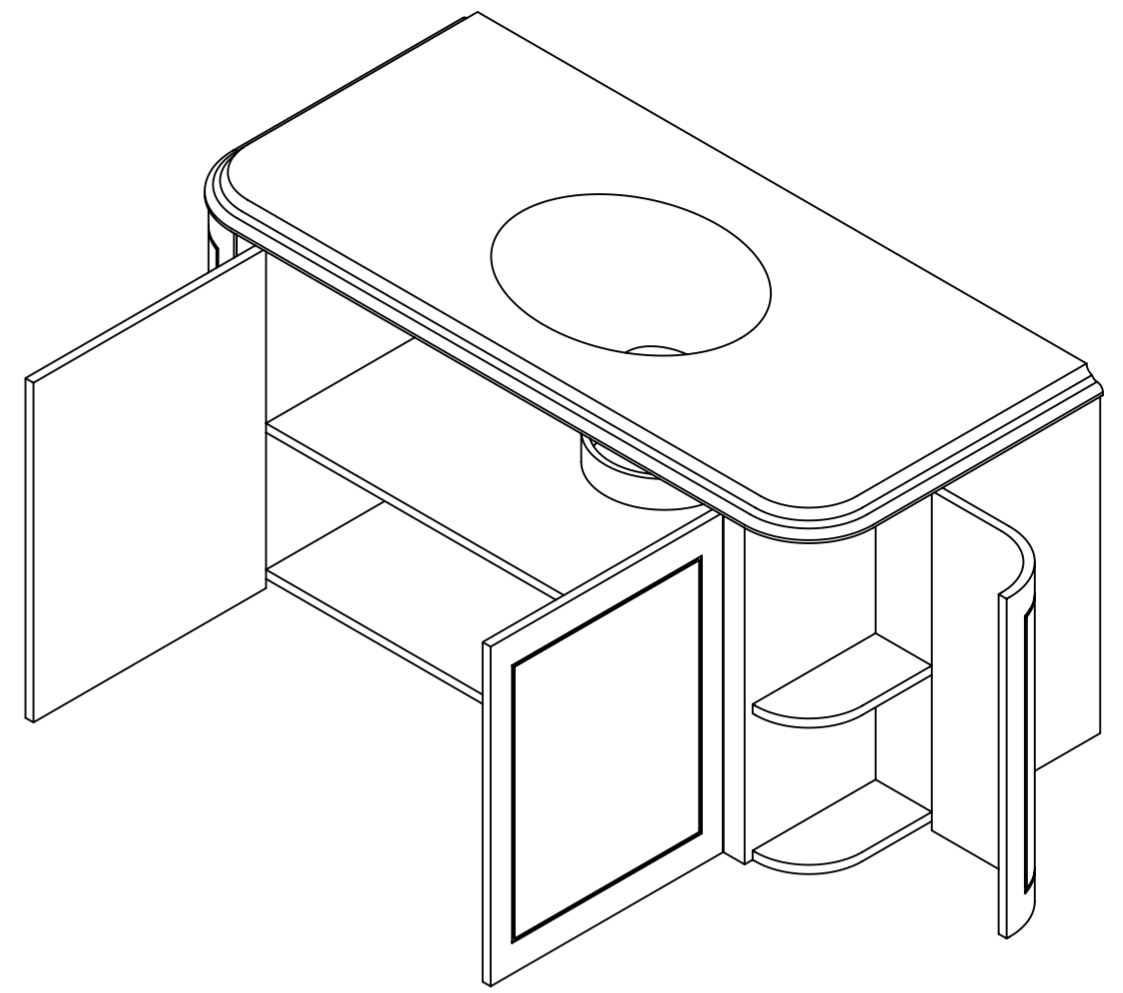

Top View

Front View

Side View

Detail A

LUSO

Product Name Charsley

Product Size (mm) 1200 x 550 x 586

All dimensions provided in millimeters.