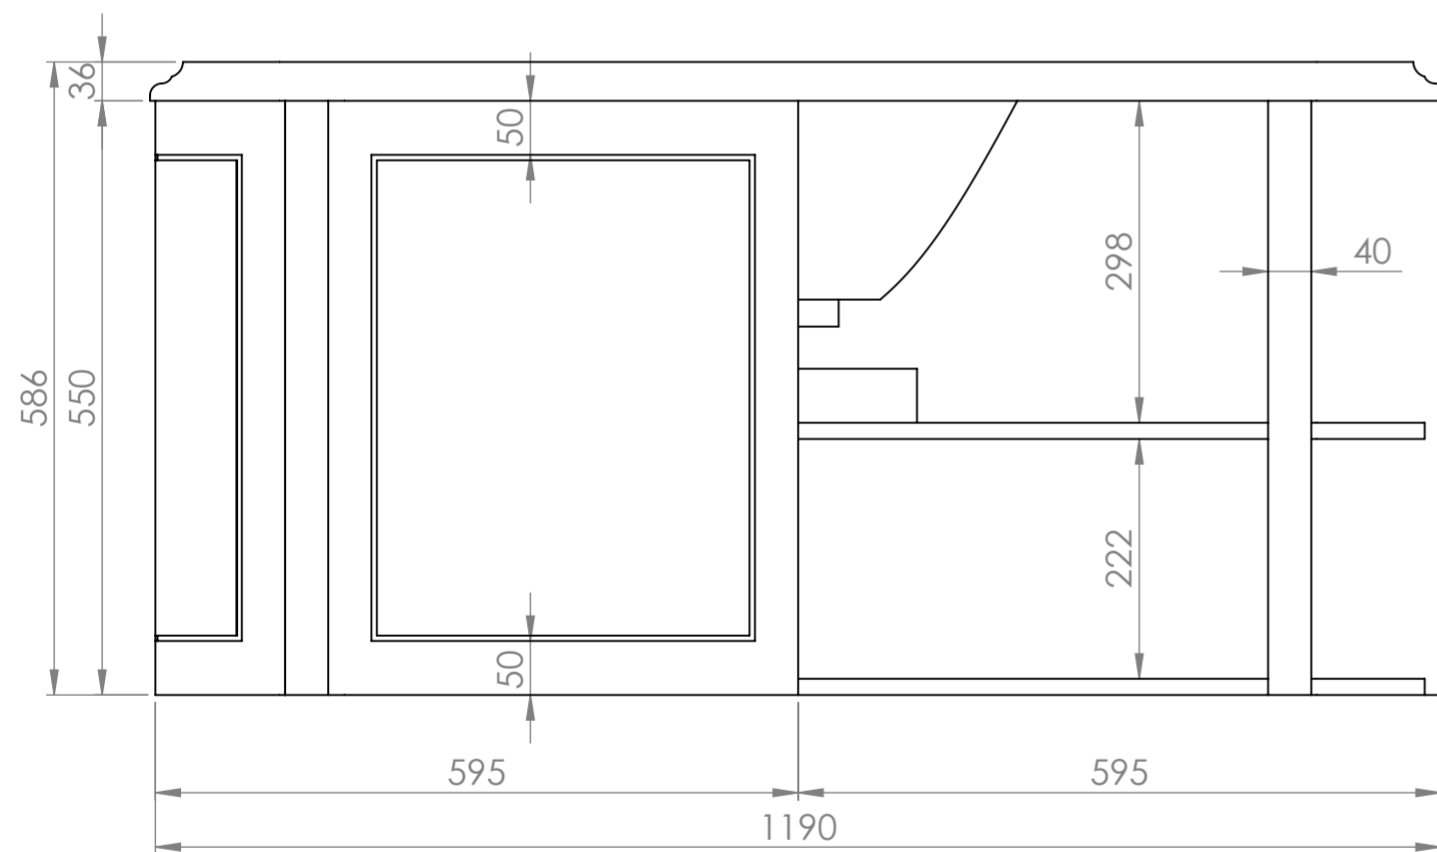

Top View

Front View

Side View

Detail A

LUSO

Product Name Charsley

Product Size (mm) 1200 x 550 x 586

All dimensions provided in millimeters.