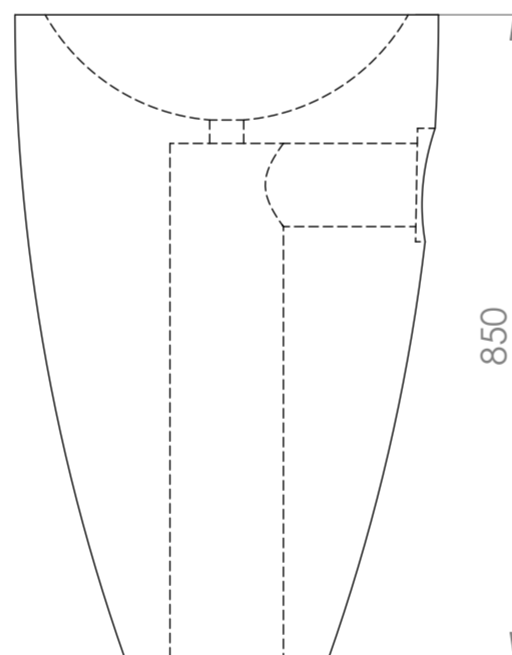

Top View

Front View - Section View

Side View - Section View

LUSO

Product Name	Fiori Freestanding Basin
Material	Carrara Marble
Product Size, mm	560 x 850

All dimensions provided in millimeters.