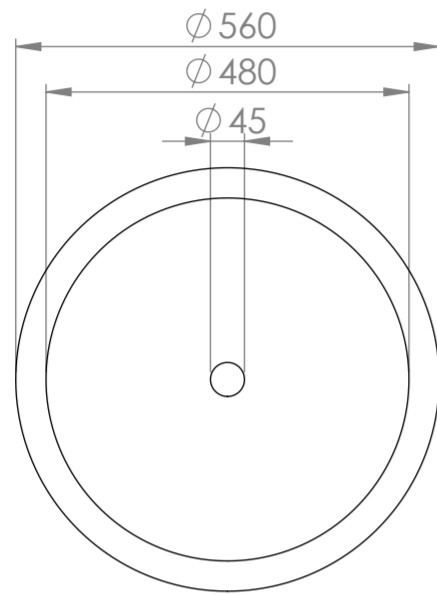

Top View

Front View - Section View

Side View - Section View

LUSO

Product Name	Fiori Freestanding Basin
Material	Carrara Marble
Product Size, mm	560 x 850

All dimensions provided in millimeters.