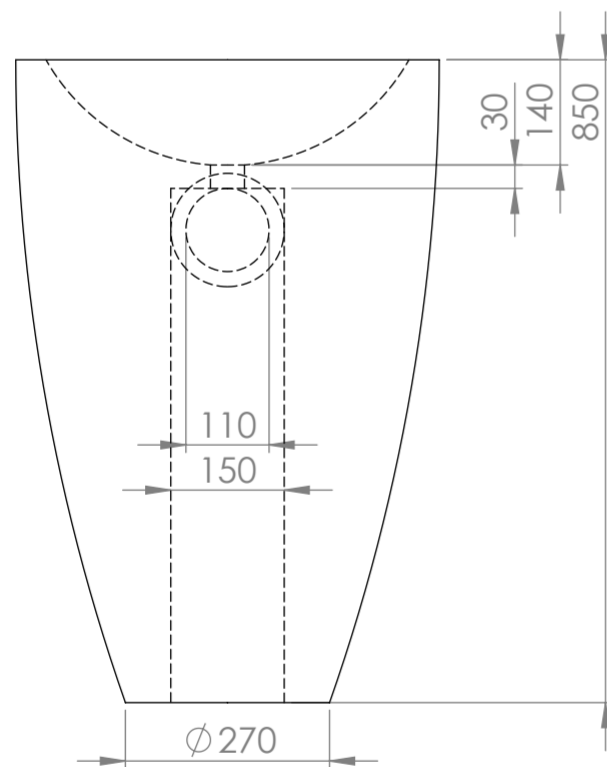

Top View

Front View - Section View

Side View - Section View

LUSO

Product Name	Fiori Freestanding Basin
Material	Carrara Marble
Product Size, mm	560 x 850

All dimensions provided in millimeters.