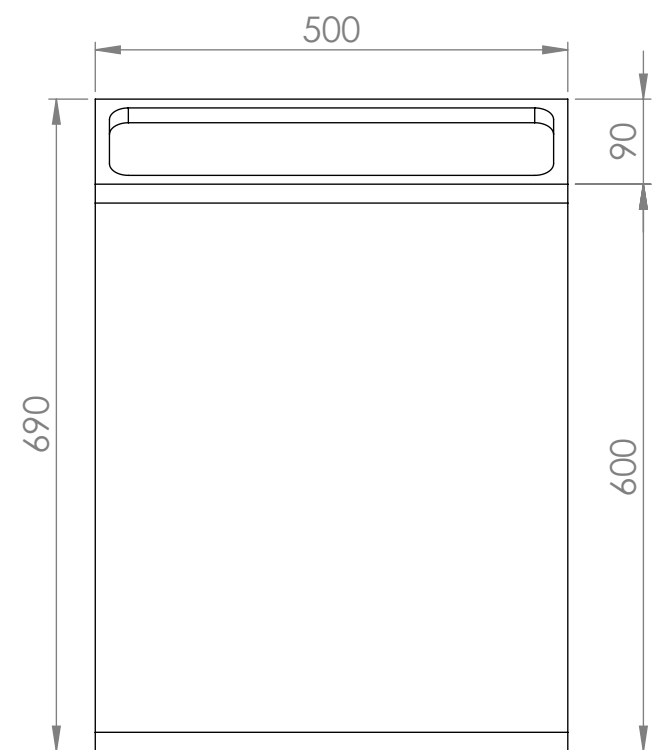

Front View

Side View

Top View

LUSO

Product Name	Freestanding Bath Shelf With Towel Rail
Size	690 x 550 x 310

All dimensions provided in millimeters.