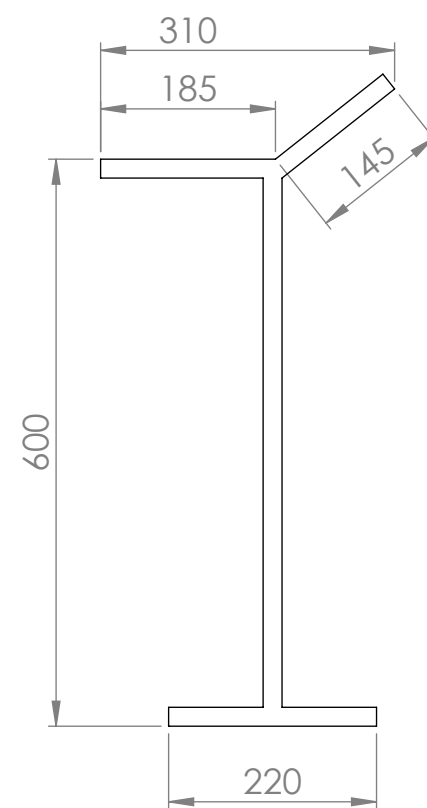

Front View

Side View

Top View

LUSO

Product Name	Freestanding Bath Shelf With Towel Rail
Size	690 x 550 x 310

All dimensions provided in millimeters.