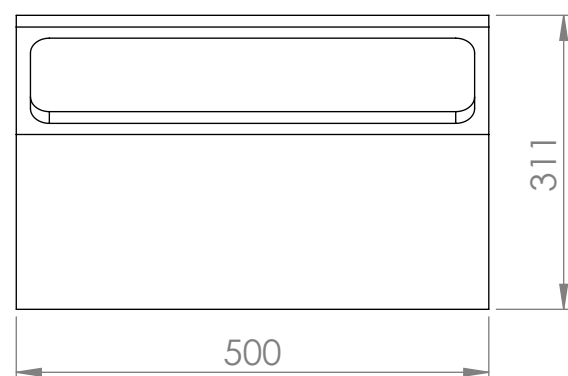

Front View

Side View

Top View

LUSO

Product Name	Freestanding Bath Shelf With Towel Rail
Size	690 x 550 x 310

All dimensions provided in millimeters.