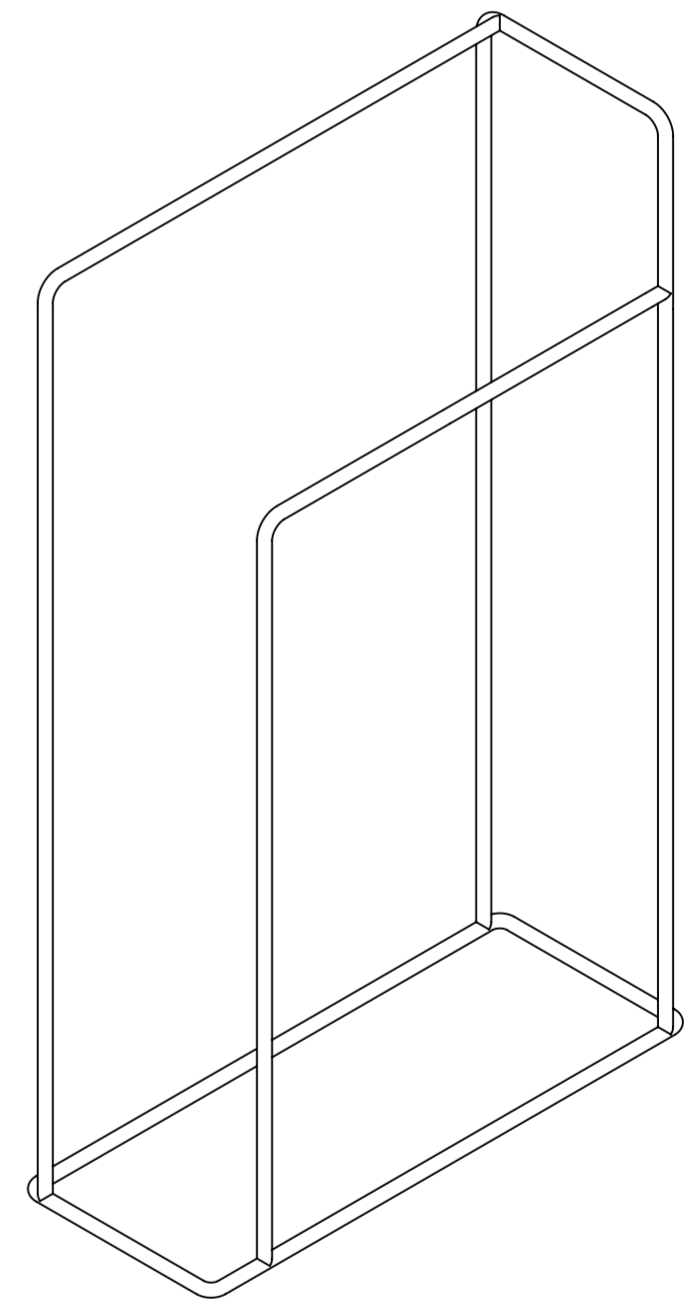

Top View

Front View

Side View

<b>LUSSO</b>	Product Name	Freestanding Towel Rail
	Material	Stainless Steel
	Size, mm	450 x 180 x 750

All dimensions provided in millimeters.