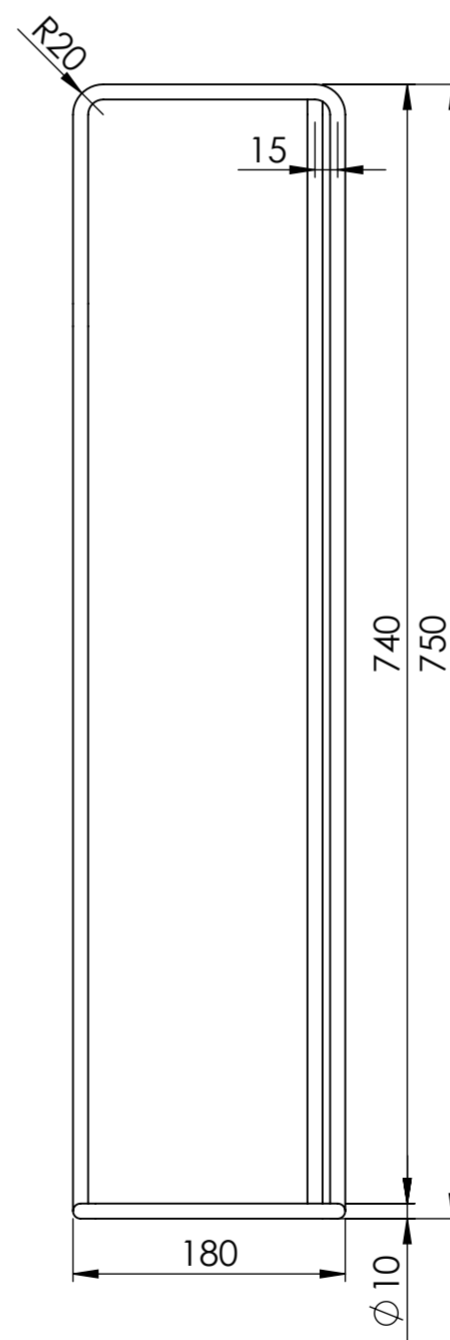

Top View

Front View

Side View

<b>LUSSO</b>	Product Name	Freestanding Towel Rail
	Material	Stainless Steel
	Size, mm	450 x 180 x 750

All dimensions provided in millimeters.