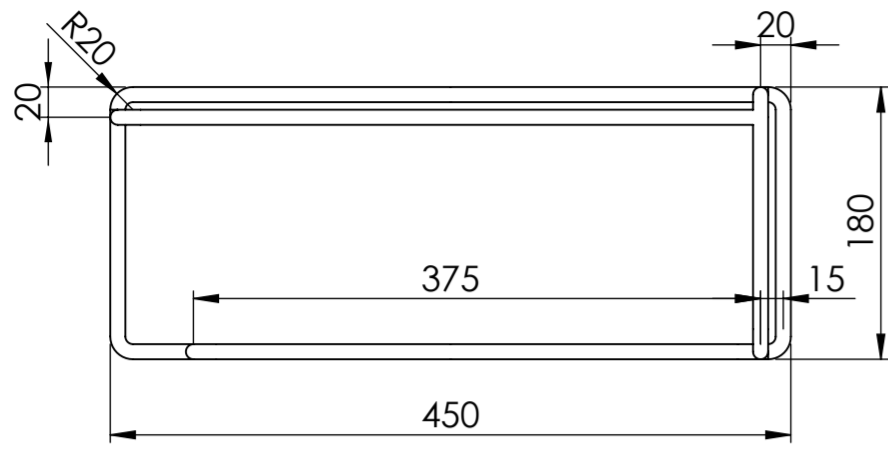

Top View

Front View

Side View

<b>LUSSO</b>	Product Name	Freestanding Towel Rail
	Material	Stainless Steel
	Size, mm	450 x 180 x 750

All dimensions provided in millimeters.