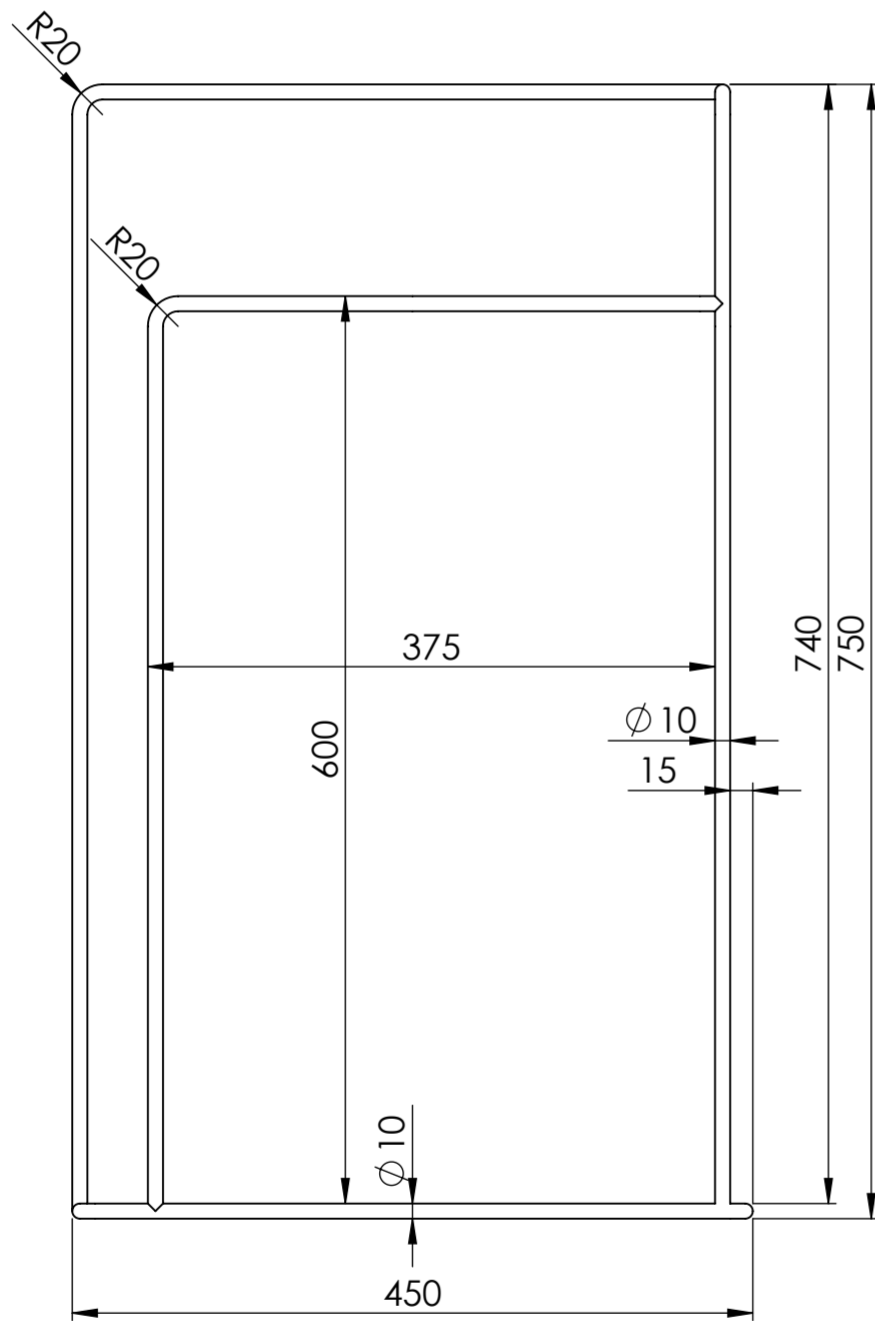

Top View

Front View

Side View

<b>LUSSO</b>	Product Name	Freestanding Towel Rail
	Material	Stainless Steel
	Size, mm	450 x 180 x 750

All dimensions provided in millimeters.