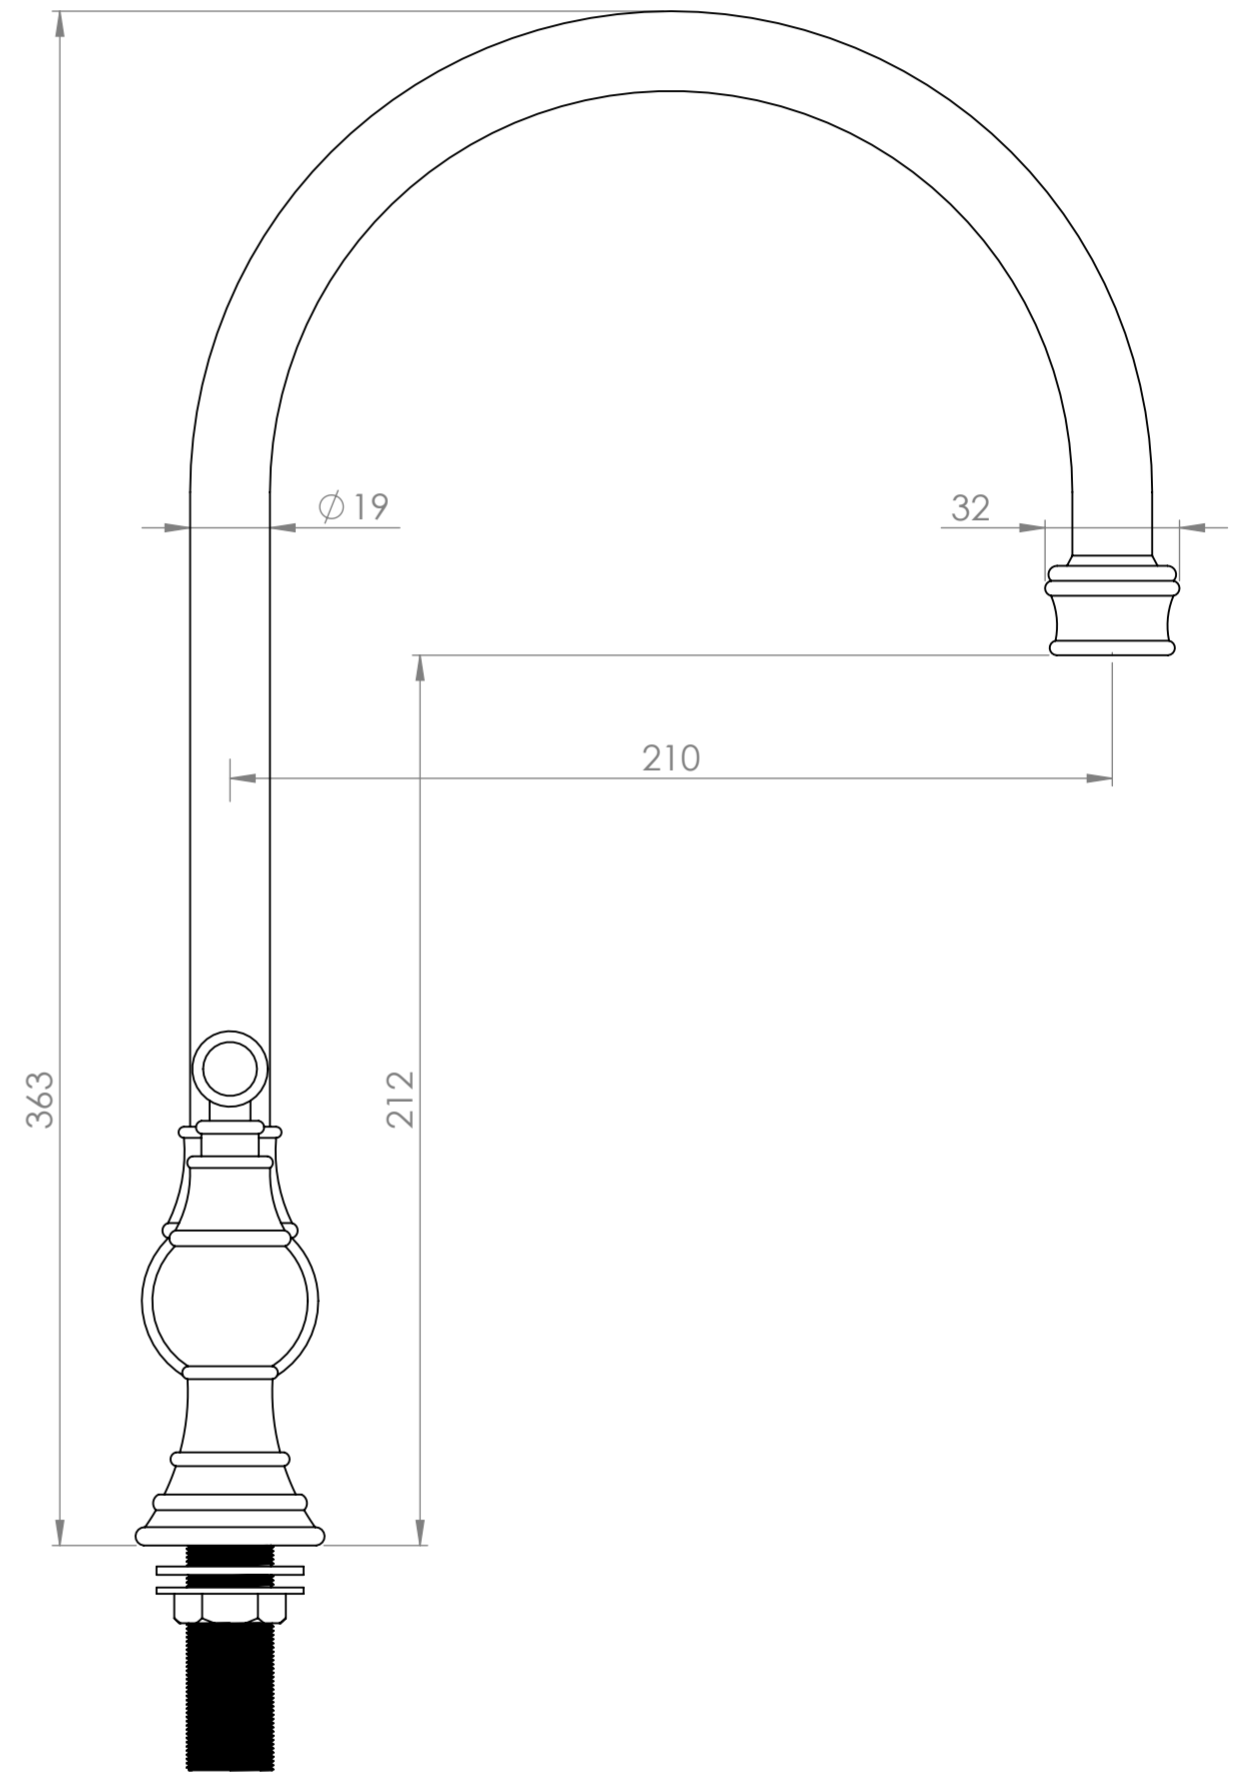

Front View

Side View

LUSO

Product Name

Celeste Series

Product Type

2-Hole Kitchen Tap

All dimensions provided in millimeters.