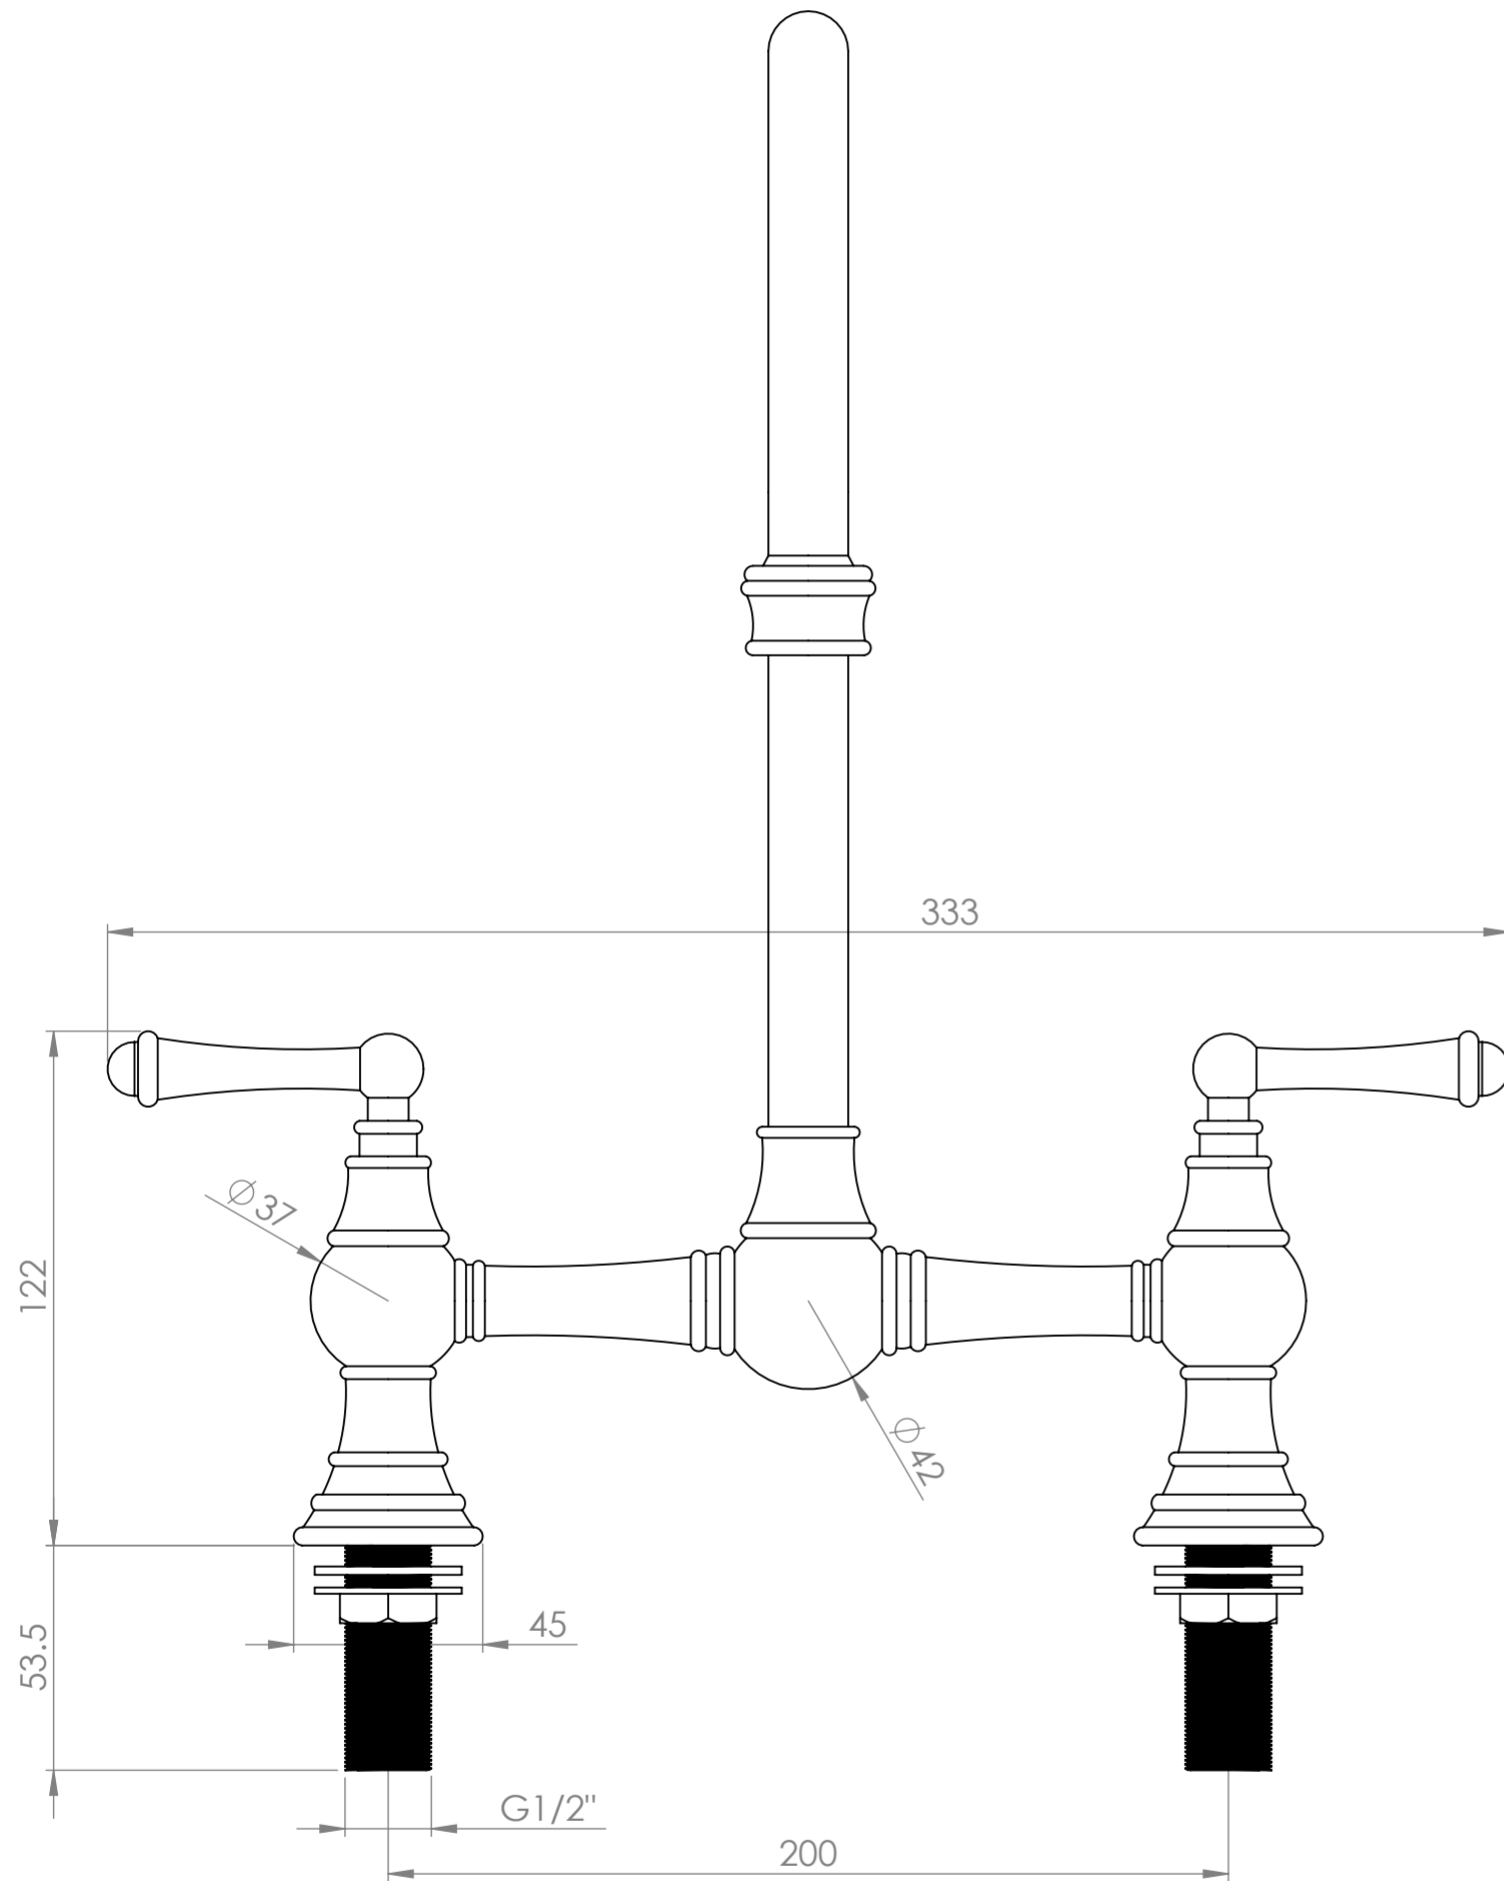

Front View

Side View

LUSO

Product Name

Celeste Series

Product Type

2-Hole Kitchen Tap

All dimensions provided in millimeters.