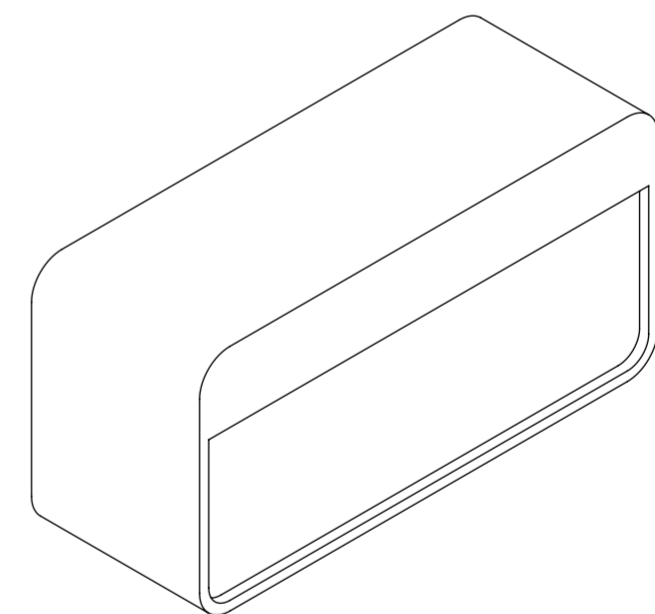

Top View

Front View

Side View

**LUSO**

Product Name	Qube Curved 600
Material	Stone Resin
Size, mm	600 x 300 x 220

*All dimensions provided in millimeters.*