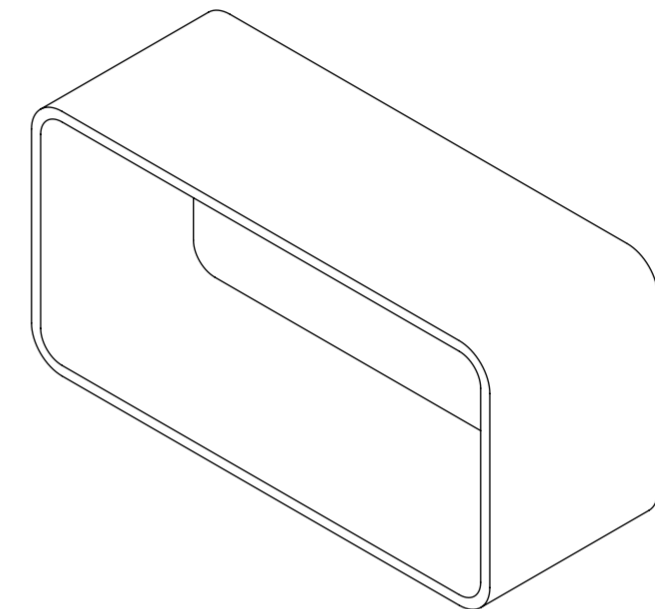

Top View

Front View

Side View

**LUSO**

Product Name	Qube Curved 600
Material	Stone Resin
Size, mm	600 x 300 x 220

*All dimensions provided in millimeters.*