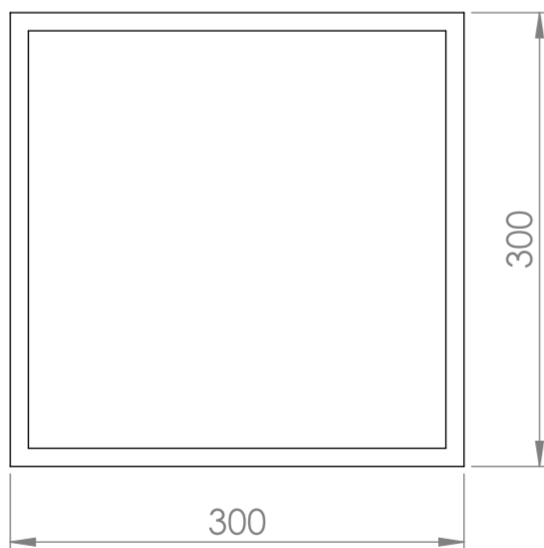

Top View

Front View

Side View

LUSSO

Product Name	Qube Square 300
Material	Stone Resin
Size, mm	300 x 300 x 220

All dimensions provided in millimeters.