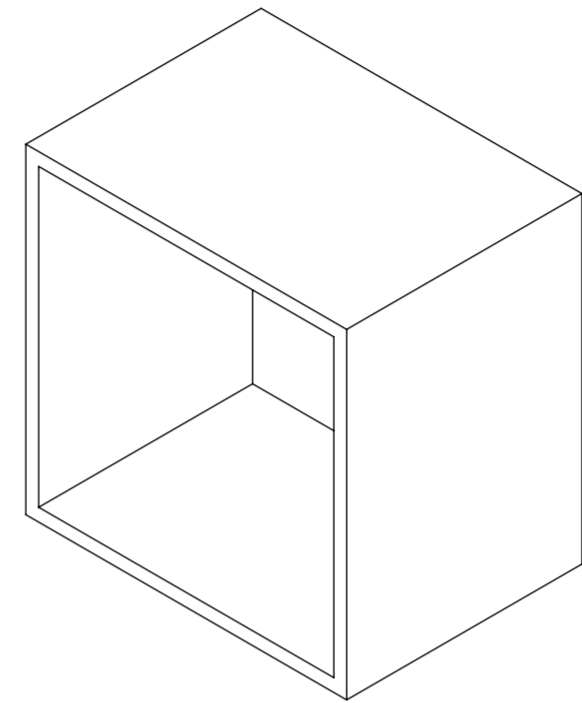

Top View

Front View

Side View

LUSSO

Product Name	Qube Square 300
Material	Stone Resin
Size, mm	300 x 300 x 220

All dimensions provided in millimeters.