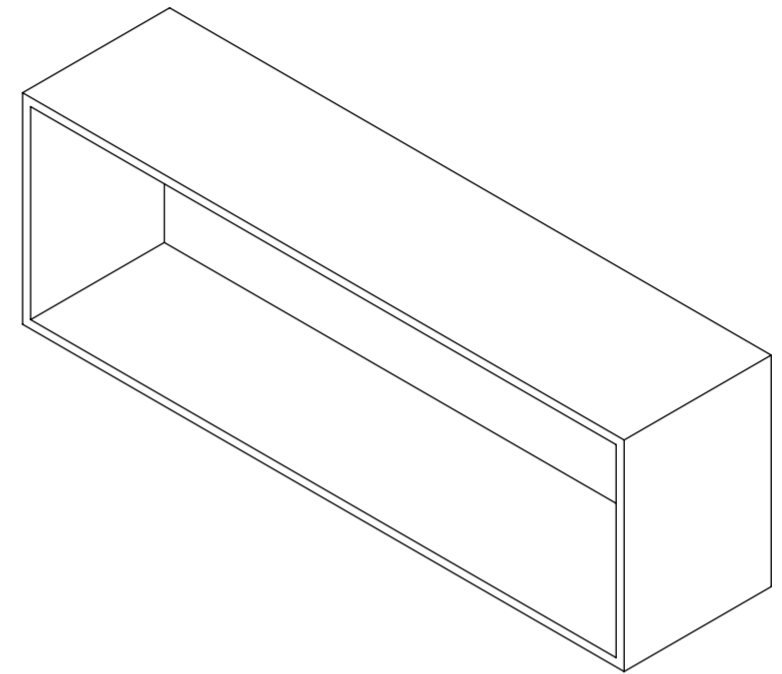

Top View

Front View

Side View

LUSSO

Product Name	Qube Square 900
Material	Stone Resin
Size, mm	900 x 300 x 220

All dimensions provided in millimeters.