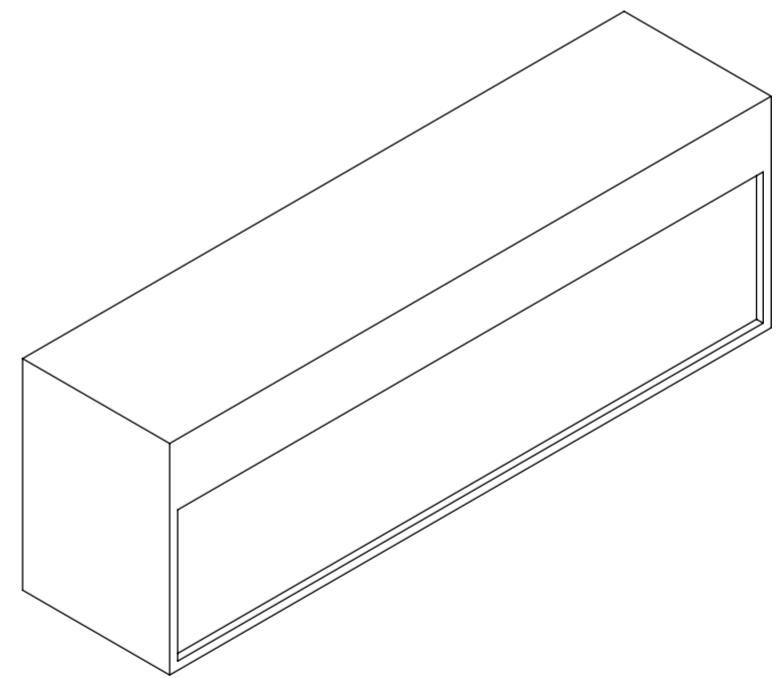

Top View

Front View

Side View

LUSSO

Product Name	Qube Square 900
Material	Stone Resin
Size, mm	900 x 300 x 220

All dimensions provided in millimeters.