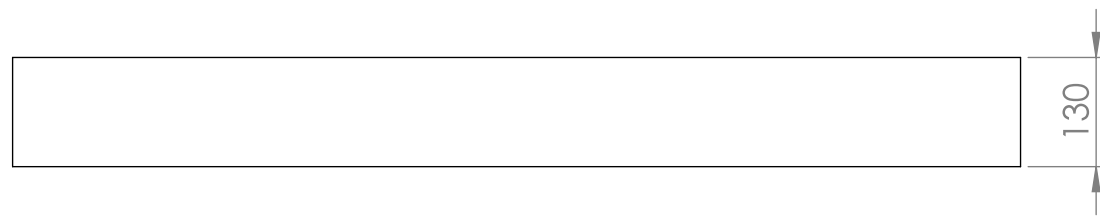

TOP VIEW

FRONT VIEW

SIDE VIEW

LUSO

Product Name	Calvi 1200
Material	Stone Resin
Size, mm	1200 x 400 x 130

All dimensions provided in millimeters.