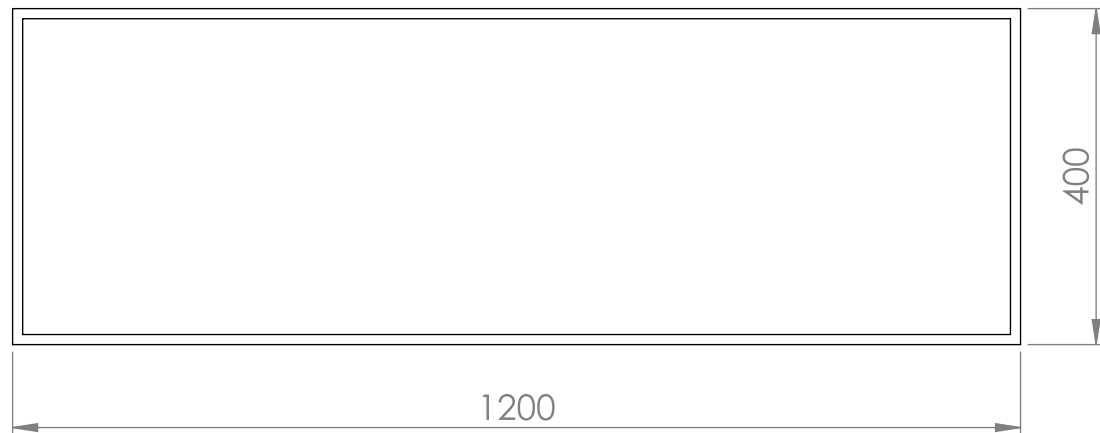

TOP VIEW

FRONT VIEW

SIDE VIEW

LUSO

Product Name	Calvi 1200
Material	Stone Resin
Size, mm	1200 x 400 x 130

All dimensions provided in millimeters.