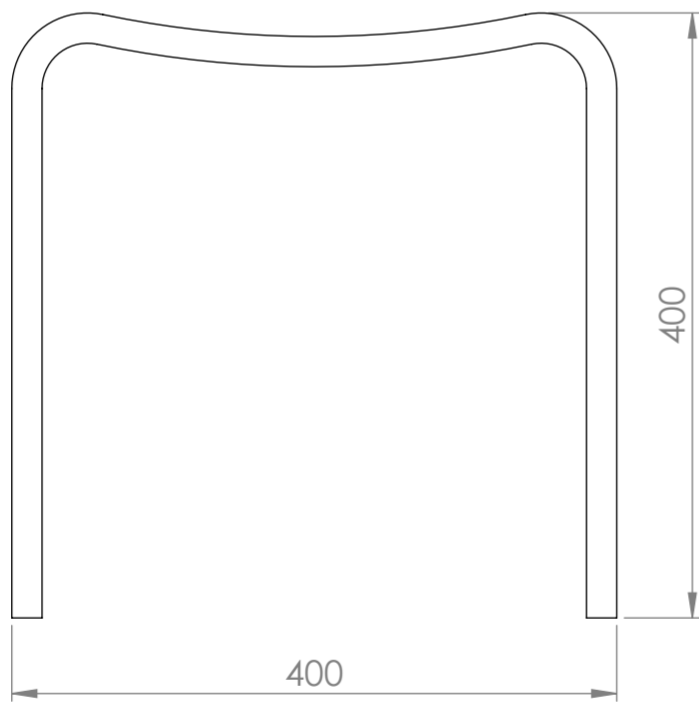

Top View

Front View

Side View

LUSO

Product Name	Scoop Stool
Material	Stone Resin
Size, mm	400 x 300 x 400

All dimensions provided in millimeters.