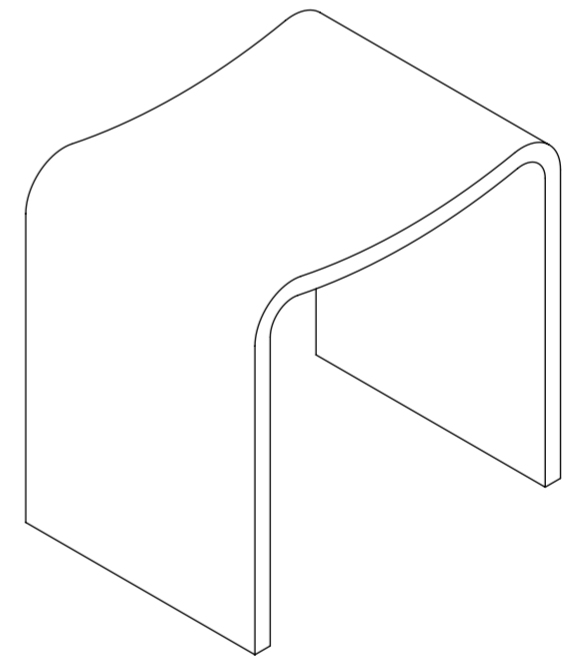

Top View

Front View

Side View

LUSO

Product Name	Scoop Stool
Material	Stone Resin
Size, mm	400 x 300 x 400

All dimensions provided in millimeters.