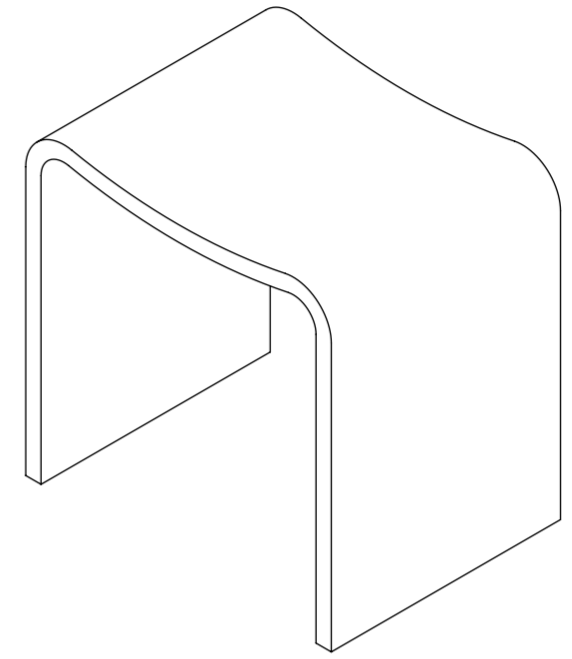

Top View

Front View

Side View

LUSO

Product Name	Scoop Stool
Material	Stone Resin
Size, mm	400 x 300 x 400

All dimensions provided in millimeters.