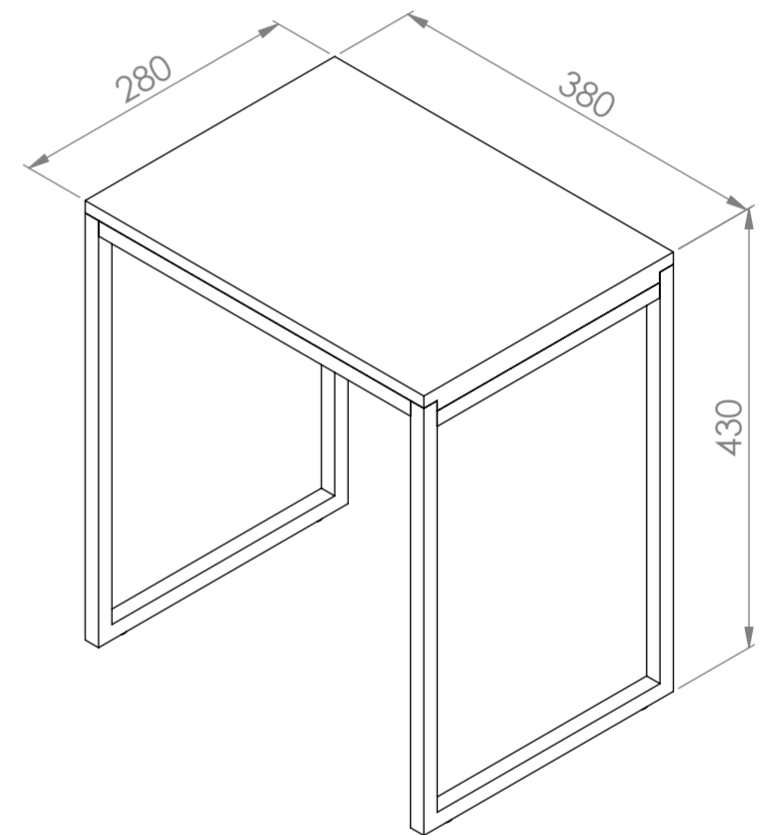

Front View

Side View

LUSO

Product Name	Luxe Shower Seat
Size, mm	380 x 280 x 430

All dimensions provided in millimeters.