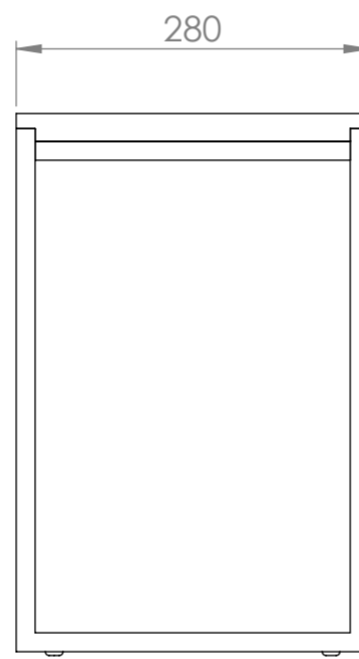

Front View

Side View

LUSO

Product Name	Luxe Shower Seat
Size, mm	380 x 280 x 430

All dimensions provided in millimeters.