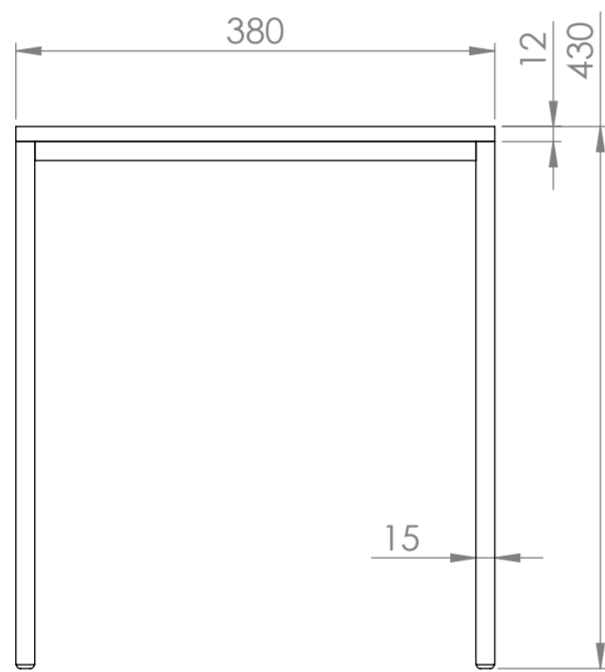

Front View

Side View

LUSO

Product Name	Luxe Shower Seat
Size, mm	380 x 280 x 430

All dimensions provided in millimeters.