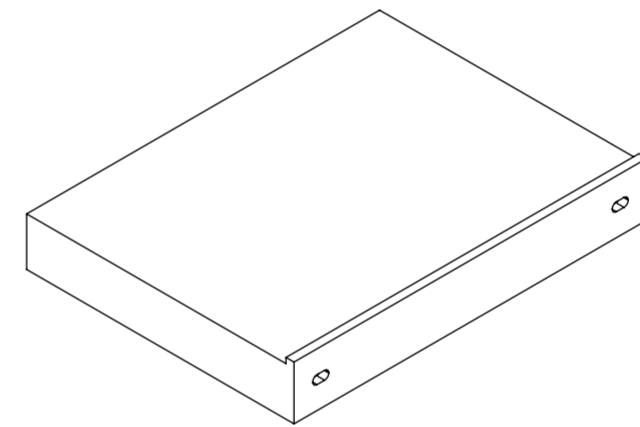

Top View

Front View

Side View

Back View

LUSO

Product Name	Countertop / Towel Shelf 660
Material	Stone Resin
Size	660 x 500 x 100

*All dimensions provided in millimeters.
All countertops are supplied with no tap hole(s). If you require a tap hole,
you will need to use a standard 38mm hole-saw drill attachment.*