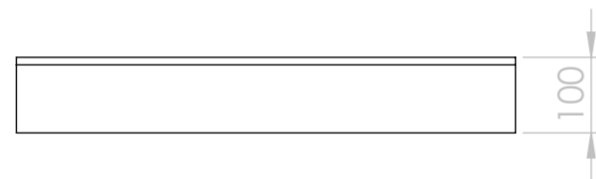

Top View

Front View

Side View

Back View

LUSO

Product Name	Countertop / Towel Shelf 660
Material	Stone Resin
Size	660 x 500 x 100

*All dimensions provided in millimeters.
All countertops are supplied with no tap hole(s). If you require a tap hole,
you will need to use a standard 38mm hole-saw drill attachment.*