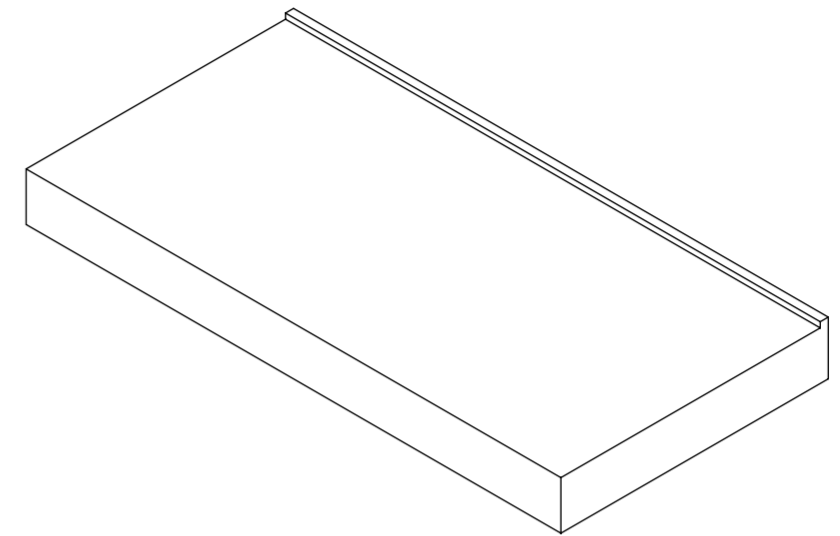

Top View

Front View

Side View

Back View

# LUSSO

Product Name	Countertop / Towel Shelf 1000
Material	Stone Resin
Size	1000 x 500 x 100

*All dimensions provided in millimeters.*

*All countertops are supplied with no tap hole(s). If you require a tap hole, you will need to use a standard 38mm hole-saw drill attachment.*