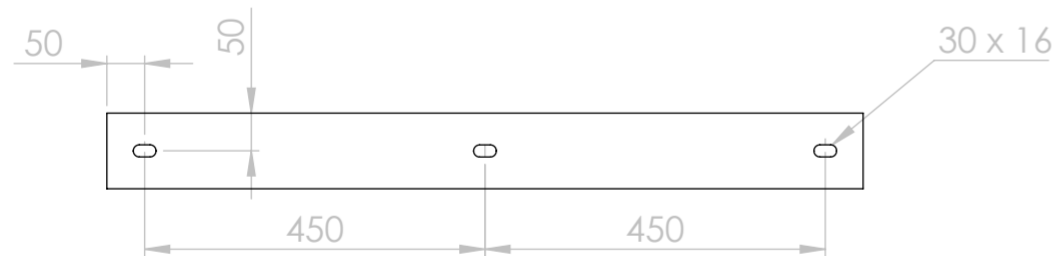

Top View

Front View

Side View

Back View

# LUSSO

Product Name	Countertop / Towel Shelf 1000
Material	Stone Resin
Size	1000 x 500 x 100

*All dimensions provided in millimeters.*

*All countertops are supplied with no tap hole(s). If you require a tap hole, you will need to use a standard 38mm hole-saw drill attachment.*