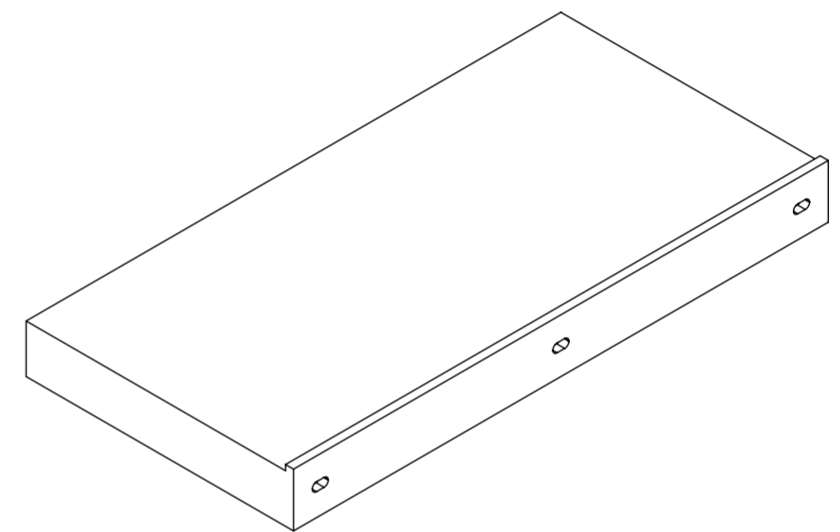

Top View

Front View

Side View

Back View

# LUSSO

Product Name	Countertop / Towel Shelf 1000
Material	Stone Resin
Size	1000 x 500 x 100

*All dimensions provided in millimeters.*

*All countertops are supplied with no tap hole(s). If you require a tap hole, you will need to use a standard 38mm hole-saw drill attachment.*