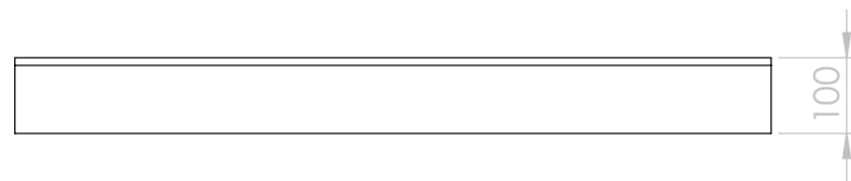

Top View

Front View

Side View

Back View

# LUSSO

Product Name	Countertop / Towel Shelf 1000
Material	Stone Resin
Size	1000 x 500 x 100

*All dimensions provided in millimeters.*

*All countertops are supplied with no tap hole(s). If you require a tap hole, you will need to use a standard 38mm hole-saw drill attachment.*