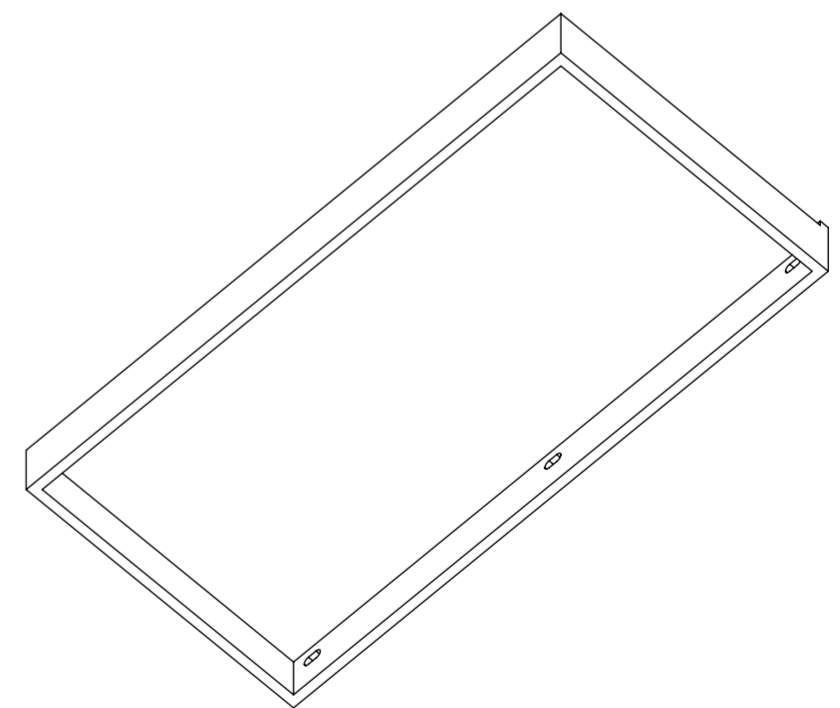

Top View

Front View

Side View

Back View

# LUSSO

Product Name	Countertop / Towel Shelf 1000
Material	Stone Resin
Size	1000 x 500 x 100

*All dimensions provided in millimeters.*

*All countertops are supplied with no tap hole(s). If you require a tap hole, you will need to use a standard 38mm hole-saw drill attachment.*