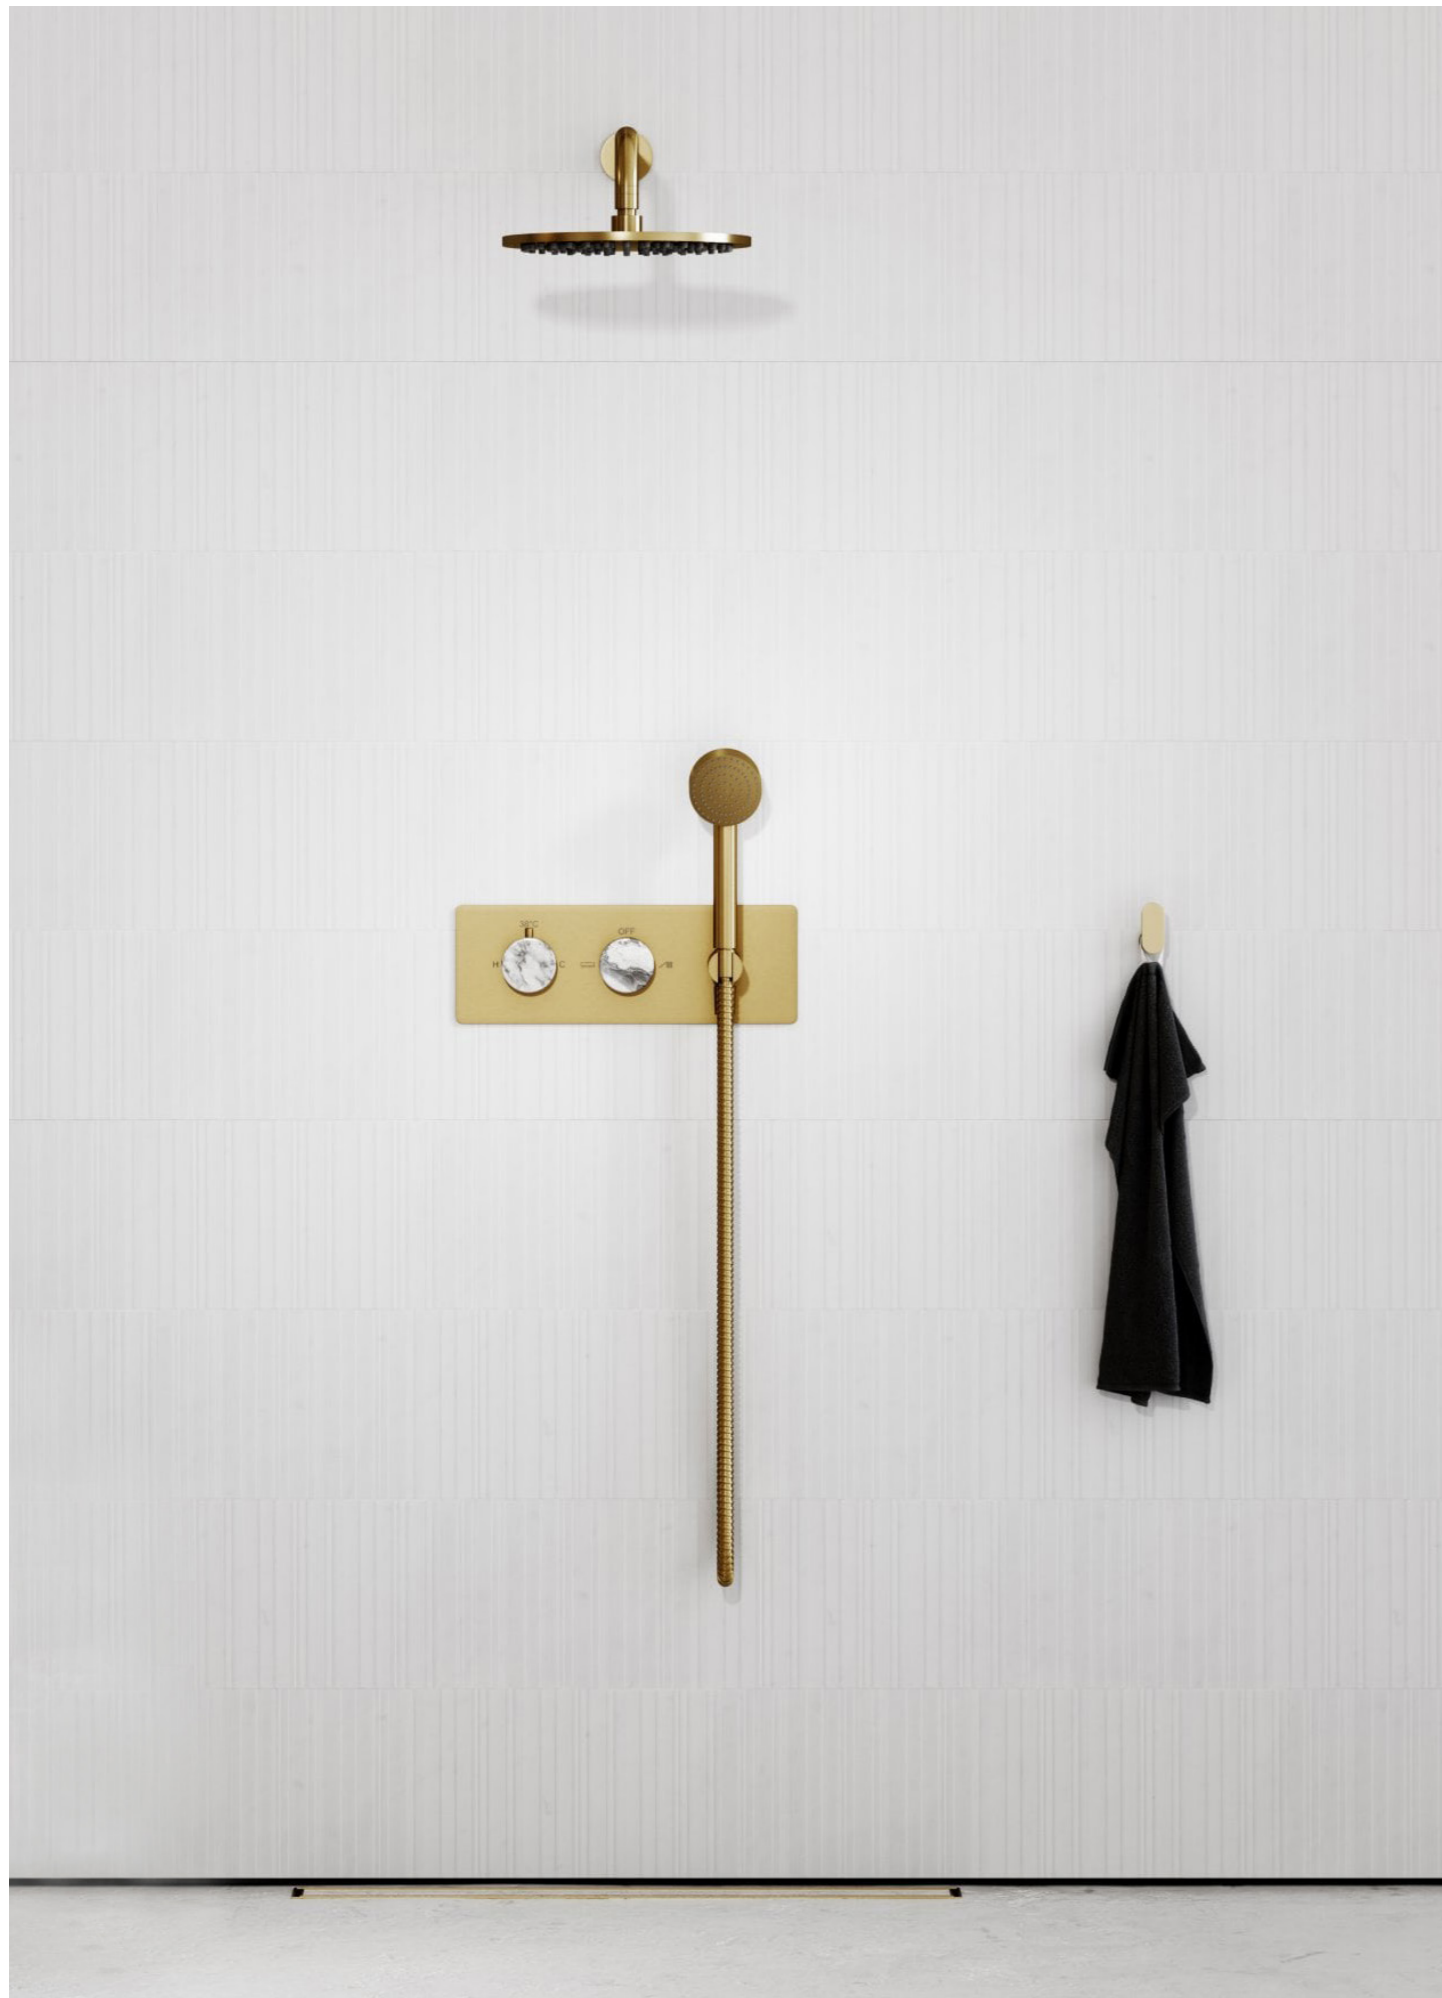

SHOWER SETS

Experience a spa-like shower with our shower sets. Expertly crafted with premium components, the showers are suitable for either high or low pressure systems and come in an array of single, two way and three way designs.